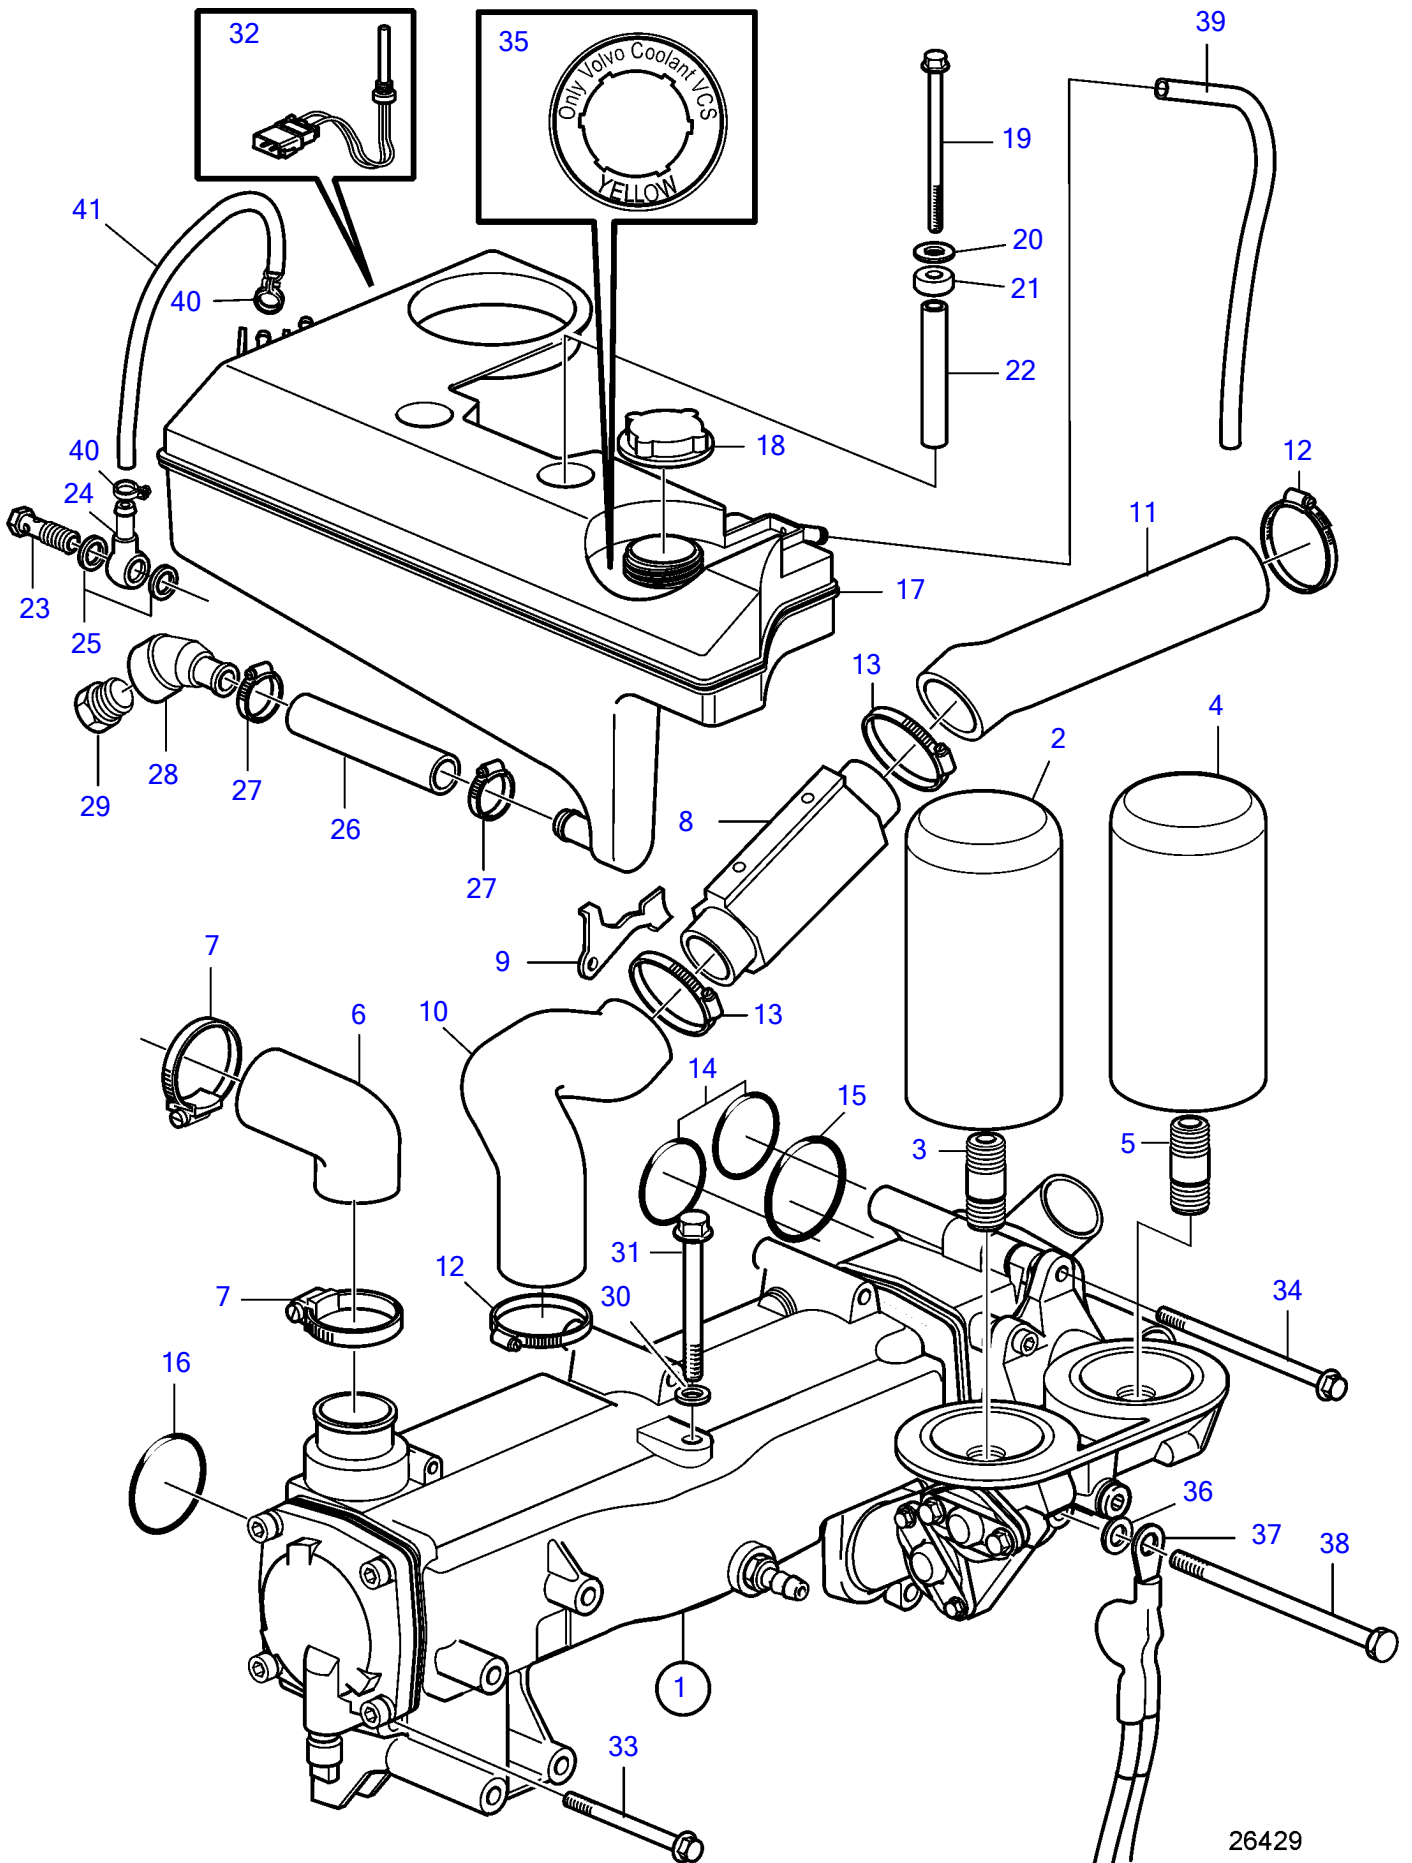

D6-280A-A, D6-280A-B, D6-280I-A, D6-280I-B, D6-310I-A, D6-310A-A, D6-310A-B, D6-310D-B, D6-310I-B, D6-330A-B, D6-330D-B, D6-330I-B, D6-350A-A, D6-350A-B, D6-370A-B, D6-370D-B, D6-370I-A, D6-370I-B

D6-280A-A, D6-280A-B, D6-280I-A, D6-280I-B, D6-310I-A, D6-310A-A, D6-310A-B, D6-310D-B, D6-310I-B, D6-330A-B, D6-330D-B, D6-330I-B, D6-350A-A, D6-350A-B, D6-370A-B, D6-370D-B, D6-370I-A, D6-370I-B

REF	PART NO.	QTY	DESCRIPTION	SEE SEC.	NOTES
1	3812564	1	Heat exchanger		(3582297)
			.	6717	
2	21632901	1	Oil filter		By pass
3	423067	1	Nipple		
4	3582732	1	Oil filter		Full flow.
5	3583695	1	Nipple		
6	3808093	1	Hose		(3582929)
7	961672	2	Hose clamp		
8	3583818	1	Fuel cooler		
9	3583819	1	Bracket		
10	3583009	1	Hose		
11	3583015	1	Hose		
12	943478	2	Hose clamp		
13	943479	2	Hose clamp		
14	949722	2	O-ring		
15	976041	1	O-ring		
16	969415	1	O-ring		
17	3887582	1	Expansion tank		(3584072)
18	1674083	1	Pressure cap		
19	965184	2	Flange screw		L=100mm
20	976944	2	Washer		
21	3285120	2	Spacer sleeve		
22	3583863	2	Spacer sleeve		
23	969299	1	Hollow screw		
24	858750	1	Banjo nipple		
25	11994	2	Gasket		
26	952969	1	Hose		
27	943472	2	Hose clamp		
28	3808586	1	T-nipple		(3584237)
29	479956	1	Plug		
30	3583833	1	Washer		
31	3583648	1	Screw		
32	3547710	1	Level guard		
33	965184	4	Flange screw		
34	968893	1	Flange screw		
35	21506995	1	Label		
36	955894	1	Washer		
37	21923306	1	Wiring harness kit	7034	
38	980103	1	Hexagon screw		
39	942754	1	Hose		
40	975270	2	Hose clamp		
41	942700	1	Hose		