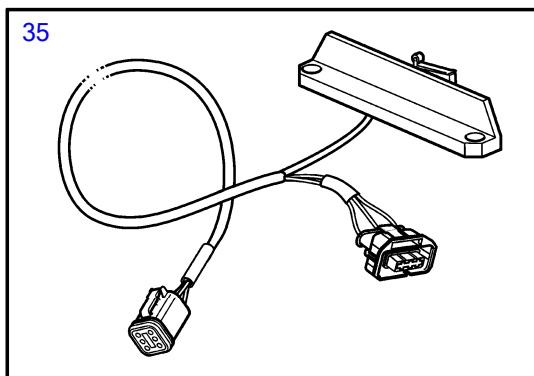

D6-280A-A, D6-280A-B, D6-280A-C, D6-280A-D, D6-280A-E, D6-280I-A, D6-280I-B, D6-280I-C, D6-280I-D, D6-280I-E, D6-310I-A, D6-310A-A, D6-310A-B, D6-310A-C, D6-310A-D, D6-310D-B, D6-310D-C, D6-310D-D, D6-310I-B, D6-310I-C, D6-310I-D, D6-330A-B, D6-330A-C, D6-330A-D, D6-330D-B, D6-330D-C, D6-330D-D, D6-330I-B, D6-330I-C, D6-330I-D, D6-350A-A, D6-350A-B, D6-370A-B, D6-370A-C, D6-370A-D, D6-370D-B, D6-370D-C, D6-370D-D, D6-370I-A, D6-370I-B, D6-370I-C, D6-370I-D, D6-310A-E, D6-310D-E, D6-310I-E, D6-330A-E, D6-330D-E, D6-330I-E, D6-370A-E, D6-370D-E, D6-370I-E, D6-400A-E, D6-435D-A, D6-435D-D, D6-435D-C, D6-435D-E, D6-435I-A, D6-435I-C, D6-435I-D, D6-435I-E

REF	PART NO.	QTY	DESCRIPTION	SEE SEC.	NOTES
1	3819900	1	Control, black • Bulletin P-28-4-13	P-28-4-13-EN	For twin installation., Black., With neutralswitch. New Electronic Controls for EVC Engines
1	3819902	1	Control, stainless • Bulletin P-28-4-13	P-28-4-13-EN	For twin installation., Stainless., With neutralswitch. New Electronic Controls for EVC Engines
2		1	• Housing		
3	3581674	1	• Gasket		
4		1	• Plate		
5	3581666	2	• Friction washer		
6		2	• Disc		
7		2	• Spring		
8		2	• Guide lug		
9		2	• Spacer ring		
10	3581676	2	• Ring		
11	(3581668)	2	• Gear		Obsolete part
12	1336385	2	• Potentiometer		
13		4	• Washer		
14	3581678	2	• Screw		
15	3581680	2	• Nut		
16		2	• Washer		
17	3581681	2	• Screw		
18		2	• Shift lever		
19	3581675	2	• Ball		
20	(3581673)	2	• Bearing		Obsolete part
21		2	• Washer		
22		2	• Disc spring		
23		2	• Washer		
24		2	• Adjusting screw		
25	3581686	4	• Nut		
26	3584000	2	• Decal		Volvo Penta
	3581669	2	• Decal		EDC
27		4	• Stud		
28	3582830	2	• Plug		Plastic, For 874663
		2	• Plug		Stainless., For 874813
29		4	• Washer		
30	3819903	2	• Microswitch		
31		4	• • Washer		
32		4	• • Nut		
33		X	• • Insulator		See group 30
34		X	• • Cable		See group 30
35	21256757	1	Cable kit		