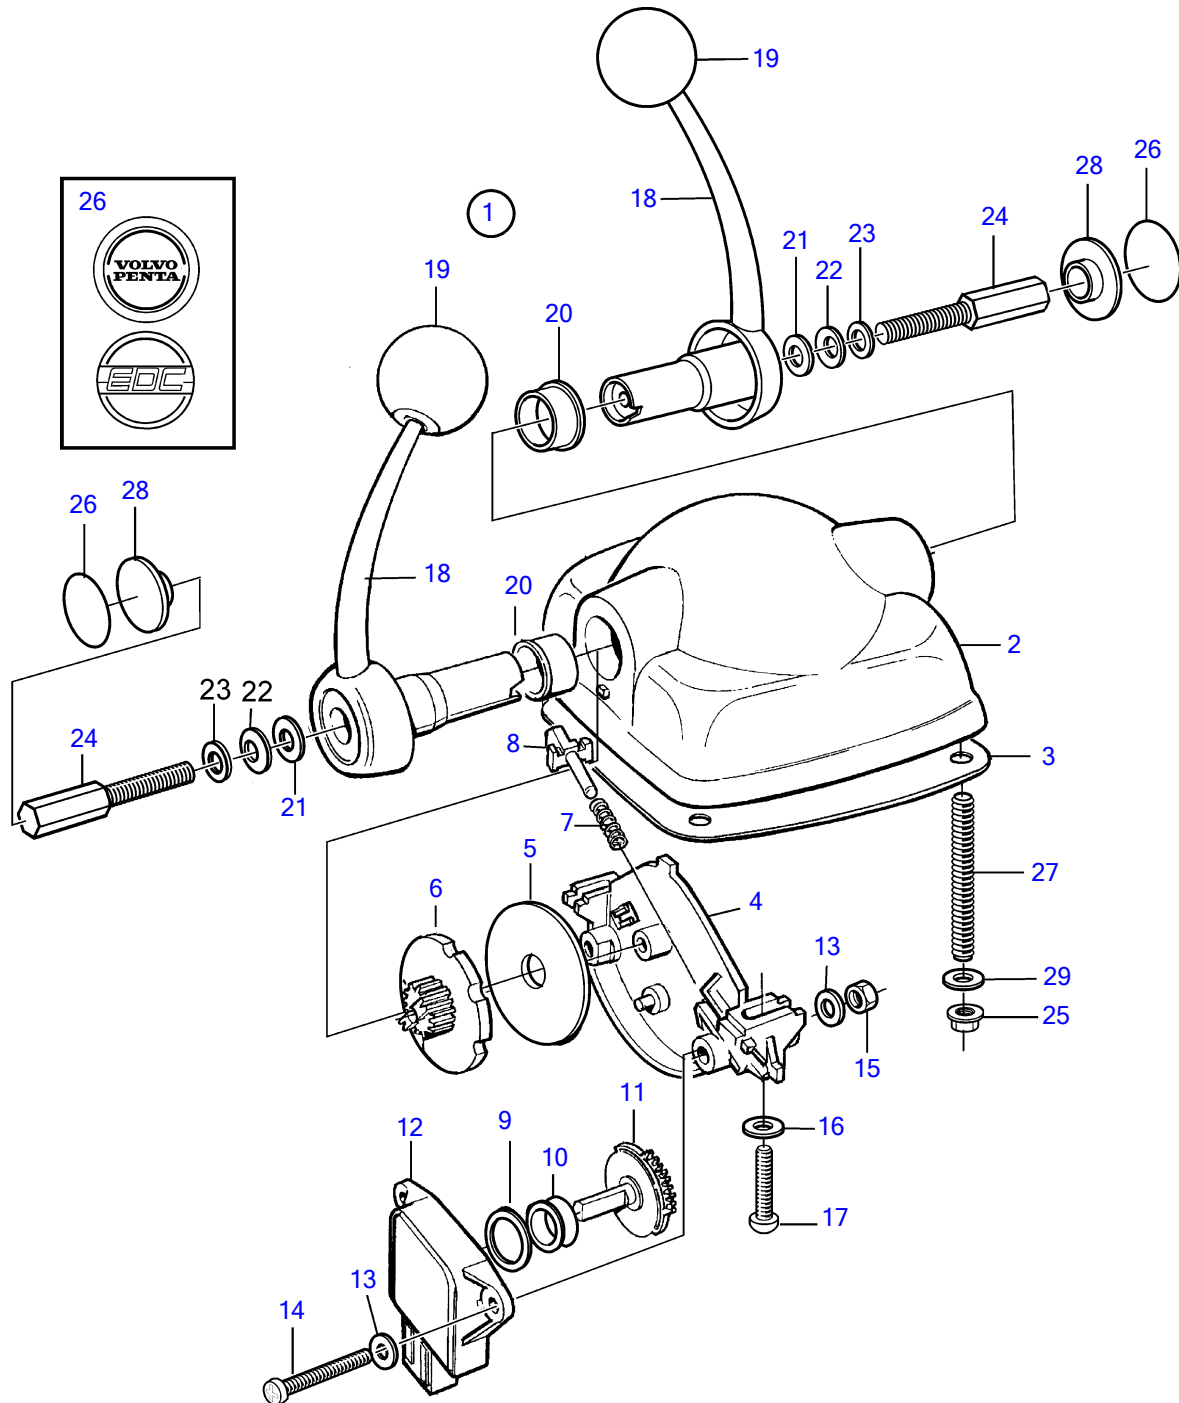

D6-280A-A, D6-280A-B, D6-280A-C, D6-280A-D, D6-280A-E, D6-280I-A, D6-280I-B, D6-280I-C, D6-280I-D, D6-280I-E, D6-310I-A, D6-310A-A, D6-310A-B, D6-310A-C, D6-310A-D, D6-310D-B, D6-310D-C, D6-310D-D, D6-310I-B, D6-310I-C, D6-310I-D, D6-330A-B, D6-330A-C, D6-330A-D, D6-330D-B, D6-330D-C, D6-330D-D, D6-330I-B, D6-330I-C, D6-330I-D, D6-350A-A, D6-350A-B, D6-370A-B, D6-370A-C, D6-370A-D, D6-370D-B, D6-370D-C, D6-370D-D, D6-370I-A, D6-370I-B, D6-370I-C, D6-370I-D, D6-310A-E, D6-310D-E, D6-310I-E, D6-330A-E, D6-330D-E, D6-330I-E, D6-370A-E, D6-370D-E, D6-370I-E, D6-400A-E, D6-435D-A, D6-435D-D, D6-435D-C, D6-435D-E, D6-435I-A, D6-435I-C, D6-435I-D, D6-435I-E

REF	PART NO.	QTY	DESCRIPTION	SEE SEC.	NOTES
1	3819900	1	Control, black • Bulletin P-28-4-13	P-28-4-13-EN	For twin installation., Black., With neutralswitch. New Electronic Controls for EVC Engines
1	3819902	1	Control, stainless • Bulletin P-28-4-13	P-28-4-13-EN	For twin installation., Stainless., With neutralswitch. New Electronic Controls for EVC Engines
2		1	• Housing		
3	3581674	1	• Gasket		
4		1	• Plate		
5	3581666	2	• Friction washer		
6		2	• Disc		
7		2	• Spring		
8		2	• Guide lug		
9		2	• Spacer ring		
10	3581676	2	• Ring		
11	(3581668)	2	• Gear		Obsolete part
12	1336385	2	• Potentiometer		
13		4	• Washer		
14	3581678	2	• Screw		
15	3581680	2	• Nut		
16		2	• Washer		
17	3581681	2	• Screw		
18		2	• Shift lever		
19	3581675	2	• Ball		
20	(3581673)	2	• Bearing		Obsolete part
21		2	• Washer		
22		2	• Disc spring		
23		2	• Washer		
24		2	• Adjusting screw		
25	3581686	4	• Nut		
26	3584000	2	• Decal		Volvo Penta
	3581669	2	• Decal		EDC
27		4	• Stud		
28	3582830	2	• Plug		Plastic, For 874663
		2	• Plug		Stainless., For 874813
29		4	• Washer		
30	3819903	2	• Microswitch		
31		4	• • Washer		
32		4	• • Nut		
33		X	• • Insulator		See group 30
34		X	• • Cable		See group 30
35	21256757	1	Cable kit		