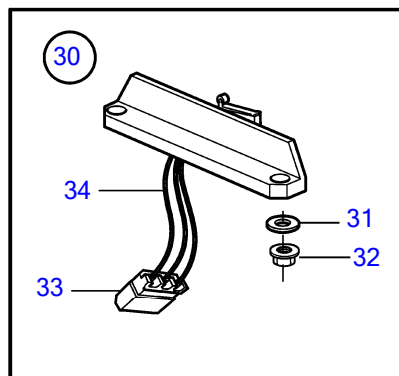

D6-280A-A, D6-280A-B, D6-280A-C, D6-280A-D, D6-280A-E, D6-280I-A, D6-280I-B, D6-280I-C, D6-280I-D, D6-280I-E, D6-310I-A, D6-310A-A, D6-310A-B, D6-310A-C, D6-310A-D, D6-310D-B, D6-310D-C, D6-310D-D, D6-310I-B, D6-310I-C, D6-310I-D, D6-330A-B, D6-330A-C, D6-330A-D, D6-330D-B, D6-330D-C, D6-330D-D, D6-330I-B, D6-330I-C, D6-330I-D, D6-350A-A, D6-350A-B, D6-370A-B, D6-370A-C, D6-370A-D, D6-370D-B, D6-370D-C, D6-370D-D, D6-370I-A, D6-370I-B, D6-370I-C, D6-370I-D, D6-310A-E, D6-310D-E, D6-310I-E, D6-330A-E, D6-330D-E, D6-330I-E, D6-370A-E, D6-370D-E, D6-370I-E, D6-400A-E, D6-435D-A, D6-435D-D, D6-435D-C, D6-435D-E, D6-435I-A, D6-435I-C, D6-435I-D, D6-435I-E

REF	PART NO.	QTY	DESCRIPTION	SEE SEC.	NOTES
1	3819900	1	Control, black • Bulletin P-28-4-13	P-28-4-13-EN	For twin installation., Black., With neutralswitch. New Electronic Controls for EVC Engines
1	3819902	1	Control, stainless • Bulletin P-28-4-13	P-28-4-13-EN	For twin installation., Stainless., With neutralswitch. New Electronic Controls for EVC Engines
2		1	• Housing		
3	3581674	1	• Gasket		
4		1	• Plate		
5	3581666	2	• Friction washer		
6		2	• Disc		
7		2	• Spring		
8		2	• Guide lug		
9		2	• Spacer ring		
10	3581676	2	• Ring		
11	(3581668)	2	• Gear		Obsolete part
12	1336385	2	• Potentiometer		
13		4	• Washer		
14	3581678	2	• Screw		
15	3581680	2	• Nut		
16		2	• Washer		
17	3581681	2	• Screw		
18		2	• Shift lever		
19	3581675	2	• Ball		
20	(3581673)	2	• Bearing		Obsolete part
21		2	• Washer		
22		2	• Disc spring		
23		2	• Washer		
24		2	• Adjusting screw		
25	3581686	4	• Nut		
26	3584000	2	• Decal		Volvo Penta
	3581669	2	• Decal		EDC
27		4	• Stud		
28	3582830	2	• Plug		Plastic, For 874663
		2	• Plug		Stainless., For 874813
29		4	• Washer		
30	3819903	2	• Microswitch		
31		4	• • Washer		
32		4	• • Nut		
33		X	• • Insulator		See group 30
34		X	• • Cable		See group 30
35	21256757	1	Cable kit		