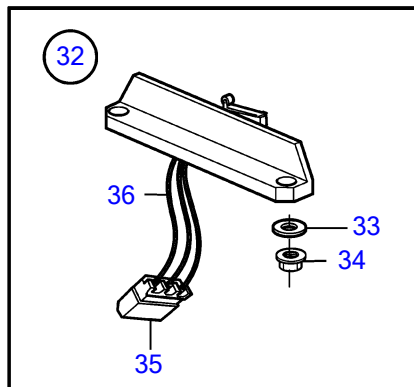

D6-280A-A, D6-280A-B, D6-280A-C, D6-280A-D, D6-280A-E, D6-280I-A, D6-280I-B, D6-280I-C, D6-280I-D, D6-280I-E, D6-310I-A, D6-310A-A, D6-310A-B, D6-310A-C, D6-310A-D, D6-310D-B, D6-310D-C, D6-310D-D, D6-310I-B, D6-310I-C, D6-310I-D, D6-330A-B, D6-330A-C, D6-330A-D, D6-330D-B, D6-330D-C, D6-330D-D, D6-330I-B, D6-330I-C, D6-330I-D, D6-350A-A, D6-350A-B, D6-370A-B, D6-370A-C, D6-370A-D, D6-370D-B, D6-370D-C, D6-370D-D, D6-370I-A, D6-370I-B, D6-370I-C, D6-370I-D, D6-310A-E, D6-310D-E, D6-310I-E, D6-330A-E, D6-330D-E, D6-330I-E, D6-370A-E, D6-370D-E, D6-370I-E, D6-400A-E, D6-435D-A, D6-435D-D, D6-435D-C, D6-435D-E, D6-435I-A, D6-435I-C, D6-435I-D, D6-435I-E

REF	PART NO.	QTY	DESCRIPTION	SEE SEC.	NOTES
1	3819899	1	Control • Bulletin P-28-4-13	P-28-4-13-EN	For single installation., Black. New Electronic Controls for EVC Engines
1	3819901	1	Control • Bulletin P-28-4-13	P-28-4-13-EN	For single installation., Stainless. New Electronic Controls for EVC Engines
2		1	• Housing		
3	3581674	1	• Gasket		
4		1	• Plate		
5	3581666	1	• Friction washer		
6		1	• Disc		
7		1	• Spring		
8		1	• Guide lug		
9		1	• Spacer ring		
10	3581676	1	• Ring		
11	(3581668)	1	• Gear		Obsolete part
12	1336385	1	• Potentiometer		
13		4	• Washer		
14	3581678	2	• Screw		
15	3581680	2	• Nut		
16		2	• Washer		
17	3581681	2	• Screw		
18		1	• Shift lever		
19	3581675	1	• Ball		
20	(3581673)	1	• Bearing		Obsolete part
21		1	• Washer		
22		1	• Disc spring		
23		1	• Washer		
24		1	• Adjusting screw		
25	3581687	1	• Plug		
26	3581686	4	• Nut		
27	3584000	1	• Decal		Volvo Penta
	3581669	1	• Decal		EDC
28		4	• Stud		
29	3582830	1	• Plug		Plastic, For 874734
30		1	• Plug		Stainless., For 3807509
		1	• Screw		
31		5	• Washer		
32	3819903	1	• Microswitch		
33		2	• • Washer		
34		2	• • Nut		
35		X	• • Insulator		See group 30
36		X	• • Cable		See group 30
37	21256757	1	Cable kit		