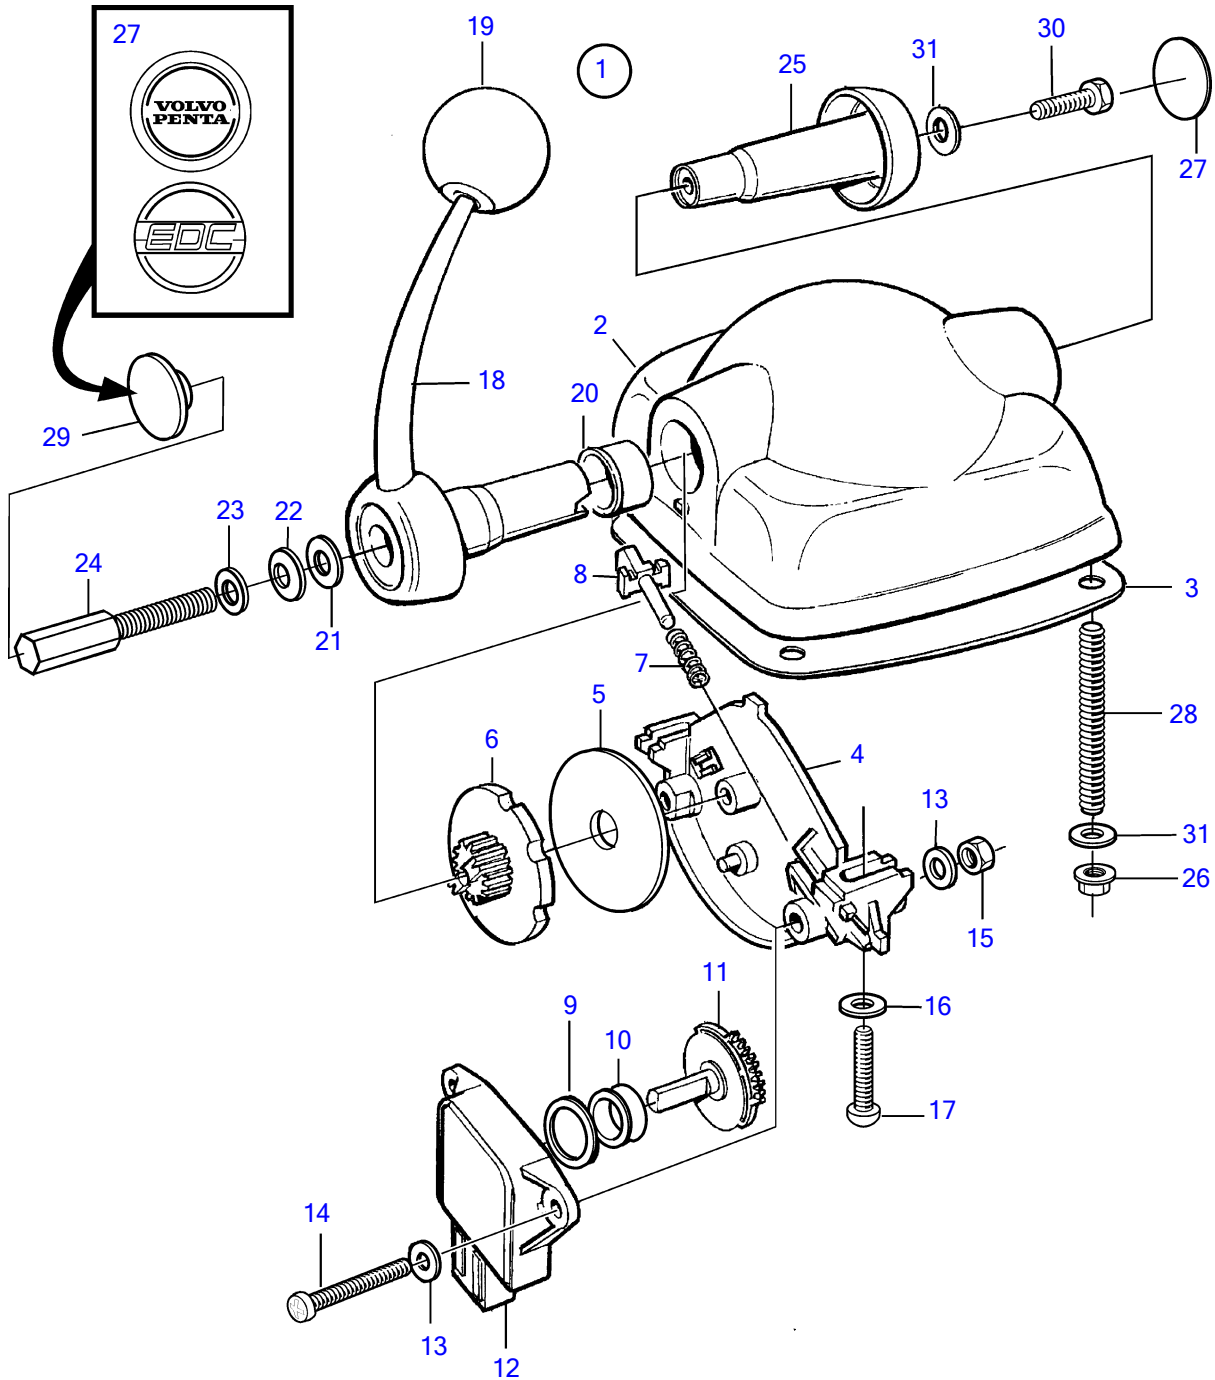

D6-280A-A, D6-280A-B, D6-280A-C, D6-280A-D, D6-280A-E, D6-280I-A, D6-280I-B, D6-280I-C, D6-280I-D, D6-280I-E, D6-310I-A, D6-310A-A, D6-310A-B, D6-310A-C, D6-310A-D, D6-310D-B, D6-310D-C, D6-310D-D, D6-310I-B, D6-310I-C, D6-310I-D, D6-330A-B, D6-330A-C, D6-330A-D, D6-330D-B, D6-330D-C, D6-330D-D, D6-330I-B, D6-330I-C, D6-330I-D, D6-350A-A, D6-350A-B, D6-370A-B, D6-370A-C, D6-370A-D, D6-370D-B, D6-370D-C, D6-370D-D, D6-370I-A, D6-370I-B, D6-370I-C, D6-370I-D, D6-310A-E, D6-310D-E, D6-310I-E, D6-330A-E, D6-330D-E, D6-330I-E, D6-370A-E, D6-370D-E, D6-370I-E, D6-400A-E, D6-435D-A, D6-435D-D, D6-435D-C, D6-435D-E, D6-435I-A, D6-435I-C, D6-435I-D, D6-435I-E

REF	PART NO.	QTY	DESCRIPTION	SEE SEC.	NOTES
1	3819899	1	Control • Bulletin P-28-4-13	P-28-4-13-EN	For single installation., Black. New Electronic Controls for EVC Engines
1	3819901	1	Control • Bulletin P-28-4-13	P-28-4-13-EN	For single installation., Stainless. New Electronic Controls for EVC Engines
2		1	• Housing		
3	3581674	1	• Gasket		
4		1	• Plate		
5	3581666	1	• Friction washer		
6		1	• Disc		
7		1	• Spring		
8		1	• Guide lug		
9		1	• Spacer ring		
10	3581676	1	• Ring		
11	(3581668)	1	• Gear		Obsolete part
12	1336385	1	• Potentiometer		
13		4	• Washer		
14	3581678	2	• Screw		
15	3581680	2	• Nut		
16		2	• Washer		
17	3581681	2	• Screw		
18		1	• Shift lever		
19	3581675	1	• Ball		
20	(3581673)	1	• Bearing		Obsolete part
21		1	• Washer		
22		1	• Disc spring		
23		1	• Washer		
24		1	• Adjusting screw		
25	3581687	1	• Plug		
26	3581686	4	• Nut		
27	3584000	1	• Decal		Volvo Penta
	3581669	1	• Decal		EDC
28		4	• Stud		
29	3582830	1	• Plug		Plastic, For 874734
30		1	• Plug		Stainless., For 3807509
		1	• Screw		
31		5	• Washer		
32	3819903	1	• Microswitch		
33		2	• • Washer		
34		2	• • Nut		
35		X	• • Insulator		See group 30
36		X	• • Cable		See group 30
37	21256757	1	Cable kit		