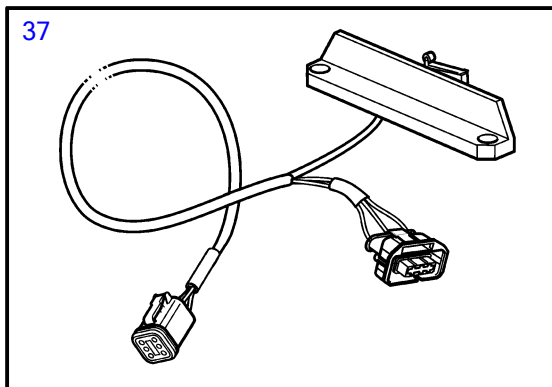

D6-280A-A, D6-280A-B, D6-280A-C, D6-280A-D, D6-280A-E, D6-280I-A, D6-280I-B, D6-280I-C, D6-280I-D, D6-280I-E, D6-310I-A, D6-310A-A, D6-310A-B, D6-310A-C, D6-310A-D, D6-310D-B, D6-310D-C, D6-310D-D, D6-310I-B, D6-310I-C, D6-310I-D, D6-330A-B, D6-330A-C, D6-330A-D, D6-330D-B, D6-330D-C, D6-330D-D, D6-330I-B, D6-330I-C, D6-330I-D, D6-350A-A, D6-350A-B, D6-370A-B, D6-370A-C, D6-370A-D, D6-370D-B, D6-370D-C, D6-370D-D, D6-370I-A, D6-370I-B, D6-370I-C, D6-370I-D, D6-310A-E, D6-310D-E, D6-310I-E, D6-330A-E, D6-330D-E, D6-330I-E, D6-370A-E, D6-370D-E, D6-370I-E, D6-400A-E, D6-435D-A, D6-435D-D, D6-435D-C, D6-435D-E, D6-435I-A, D6-435I-C, D6-435I-D, D6-435I-E

REF	PART NO.	QTY	DESCRIPTION	SEE SEC.	NOTES
1	3819899	1	Control • Bulletin P-28-4-13	P-28-4-13-EN	For single installation., Black. New Electronic Controls for EVC Engines
1	3819901	1	Control • Bulletin P-28-4-13	P-28-4-13-EN	For single installation., Stainless. New Electronic Controls for EVC Engines
2		1	• Housing		
3	3581674	1	• Gasket		
4		1	• Plate		
5	3581666	1	• Friction washer		
6		1	• Disc		
7		1	• Spring		
8		1	• Guide lug		
9		1	• Spacer ring		
10	3581676	1	• Ring		
11	(3581668)	1	• Gear		Obsolete part
12	1336385	1	• Potentiometer		
13		4	• Washer		
14	3581678	2	• Screw		
15	3581680	2	• Nut		
16		2	• Washer		
17	3581681	2	• Screw		
18		1	• Shift lever		
19	3581675	1	• Ball		
20	(3581673)	1	• Bearing		Obsolete part
21		1	• Washer		
22		1	• Disc spring		
23		1	• Washer		
24		1	• Adjusting screw		
25	3581687	1	• Plug		
26	3581686	4	• Nut		
27	3584000	1	• Decal		Volvo Penta
	3581669	1	• Decal		EDC
28		4	• Stud		
29	3582830	1	• Plug		Plastic, For 874734
30		1	• Plug		Stainless., For 3807509
		1	• Screw		
31		5	• Washer		
32	3819903	1	• Microswitch		
33		2	• • Washer		
34		2	• • Nut		
35		X	• • Insulator		See group 30
36		X	• • Cable		See group 30
37	21256757	1	Cable kit		