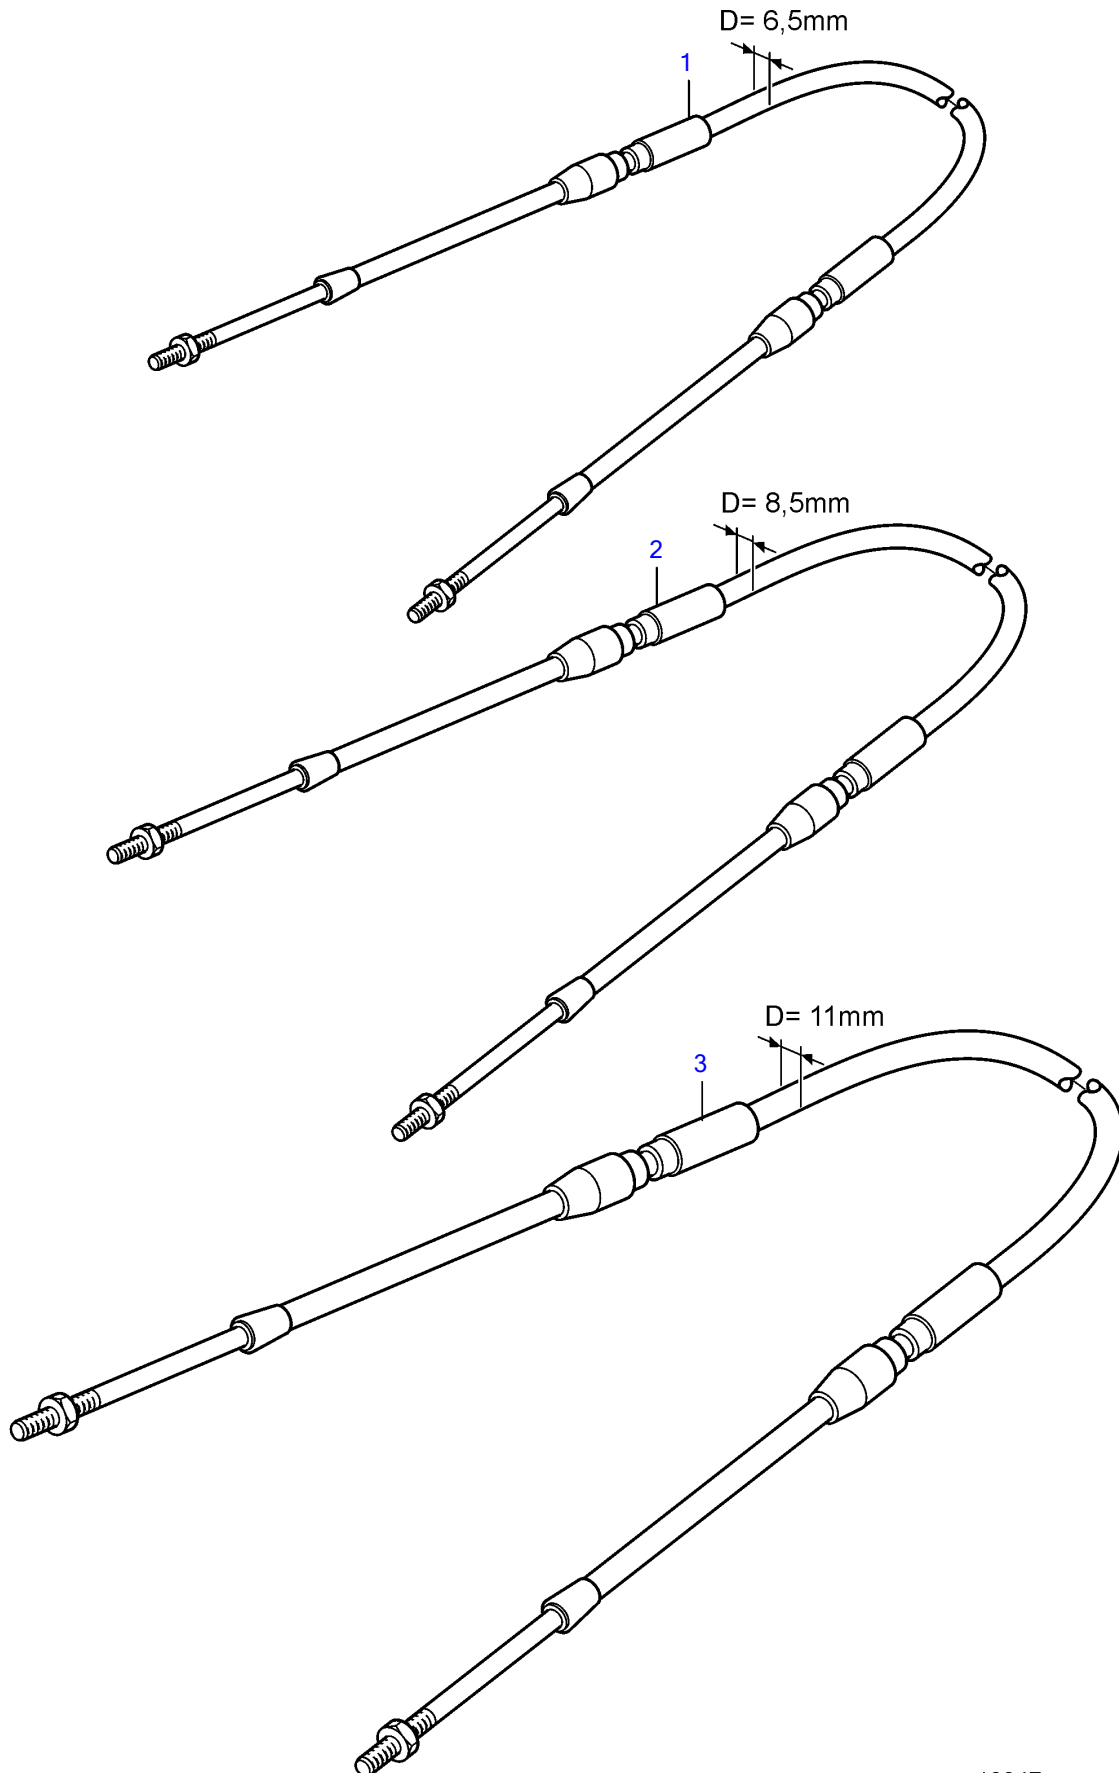

D6-280A-A, D6-280A-B, D6-280A-C, D6-280A-D, D6-280A-E, D6-280I-A, D6-280I-B, D6-280I-C, D6-280I-D, D6-280I-E, D6-310I-A, D6-310A-A, D6-310A-B, D6-310A-C, D6-310A-D, D6-310D-B, D6-310D-C, D6-310D-D, D6-310I-B, D6-310I-C, D6-310I-D, D6-330A-B, D6-330A-C, D6-330A-D, D6-330D-B, D6-330D-C, D6-330D-D, D6-330I-B, D6-330I-C, D6-330I-D, D6-350A-A, D6-350A-B, D6-370A-B, D6-370A-C, D6-370A-D, D6-370D-B, D6-370D-C, D6-370D-D, D6-370I-A, D6-370I-B, D6-370I-C, D6-370I-D, D6-310A-E, D6-310D-E, D6-310I-E, D6-330A-E, D6-330D-E, D6-330I-E, D6-370A-E, D6-370D-E, D6-370I-E, D6-400A-E, D6-435D-A, D6-435D-D, D6-435D-C, D6-435D-E, D6-435I-A, D6-435I-C, D6-435I-D, D6-435I-E

REF	PART NO.	QTY	DESCRIPTION	NOTES
1	1140131	1	Control cable	L=1250mm
	(1140132)	1	Control cable	Obsolete part, L=1500mm
	(1140133)	1	Control cable	Obsolete part, L=1750mm
	(1140134)	1	Control cable	Obsolete part, L=2000mm
	(1140135)	1	Control cable	Obsolete part, L=2250mm
	(1140136)	1	Control cable	Obsolete part, L=2500mm
	(1140137)	1	Control cable	Obsolete part, L=2750mm
	(1140138)	1	Control cable	Obsolete part, L=3000mm
	1140139	1	Control cable	L=3250mm
	(1140140)	1	Control cable	Obsolete part, L=3500mm
	(1140141)	1	Control cable	Obsolete part, L=3750mm
	(1140142)	1	Control cable	Obsolete part, L=4000mm
	(1140143)	1	Control cable	Obsolete part, L=4250mm
	(1140144)	1	Control cable	Obsolete part, L=4500mm
	1140145	1	Control cable	L=4750mm
	(1140146)	1	Control cable	Obsolete part, L=5000mm