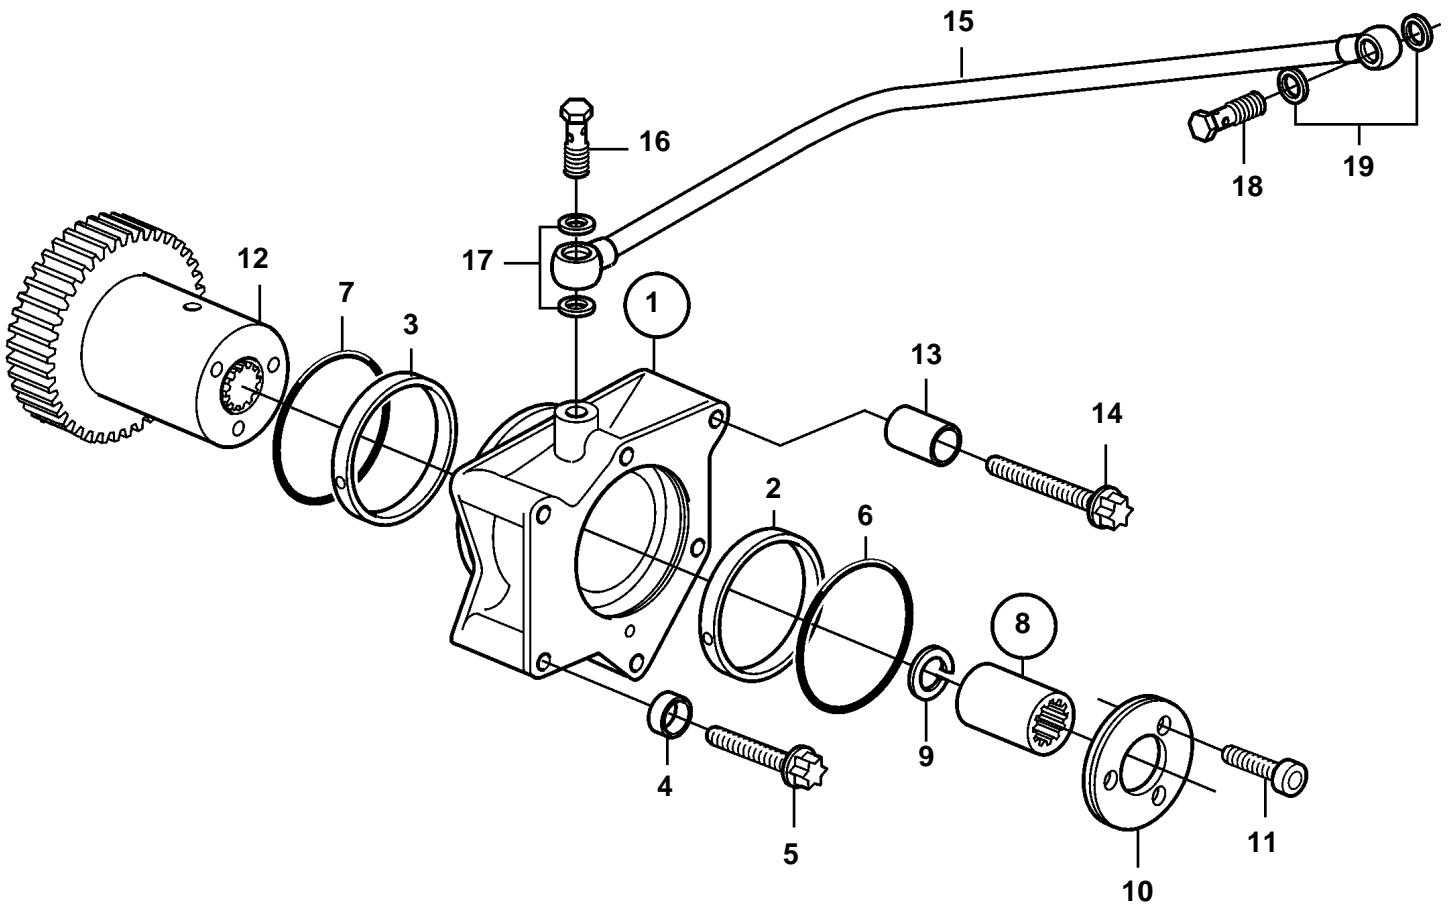

D5A-A T, D5A-A TA, D7A-A T, D7A-A TA, D7C-A TA

19320

D5A-A T, D5A-A TA, D7A-A T, D7A-A TA, D7C-A TA

REF	PART NO.	QTY	DESCRIPTION		NOTES
1	20460518	1	Bearing flange		PTO A, i = 1: 1,116, below, to front.
2	20450809	1	· Bearing bushing		
3	20450807	1	· Bearing bushing		
4	3586627	2	Bushing		
5	20450820	2	Screw		
6	20460524	1	O-ring		
7	20450818	1	O-ring		
8	20460520	1	Engaging sleeve	SO	
9	20460522	1	· Lock ring		
10	20450811	1	Thrust washer		
11	20450822	3	Screw		
12	20460519	1	Gear		
13	20459936	2	Insulating bushing		
14	20450821	2	Screw		
15	20450980	1	Oil pipe		
16	25167	1	Hollow screw		
17	947281	2	Gasket		
18	980973	1	Hollow screw		
19	20459981	2	Sealing ring		