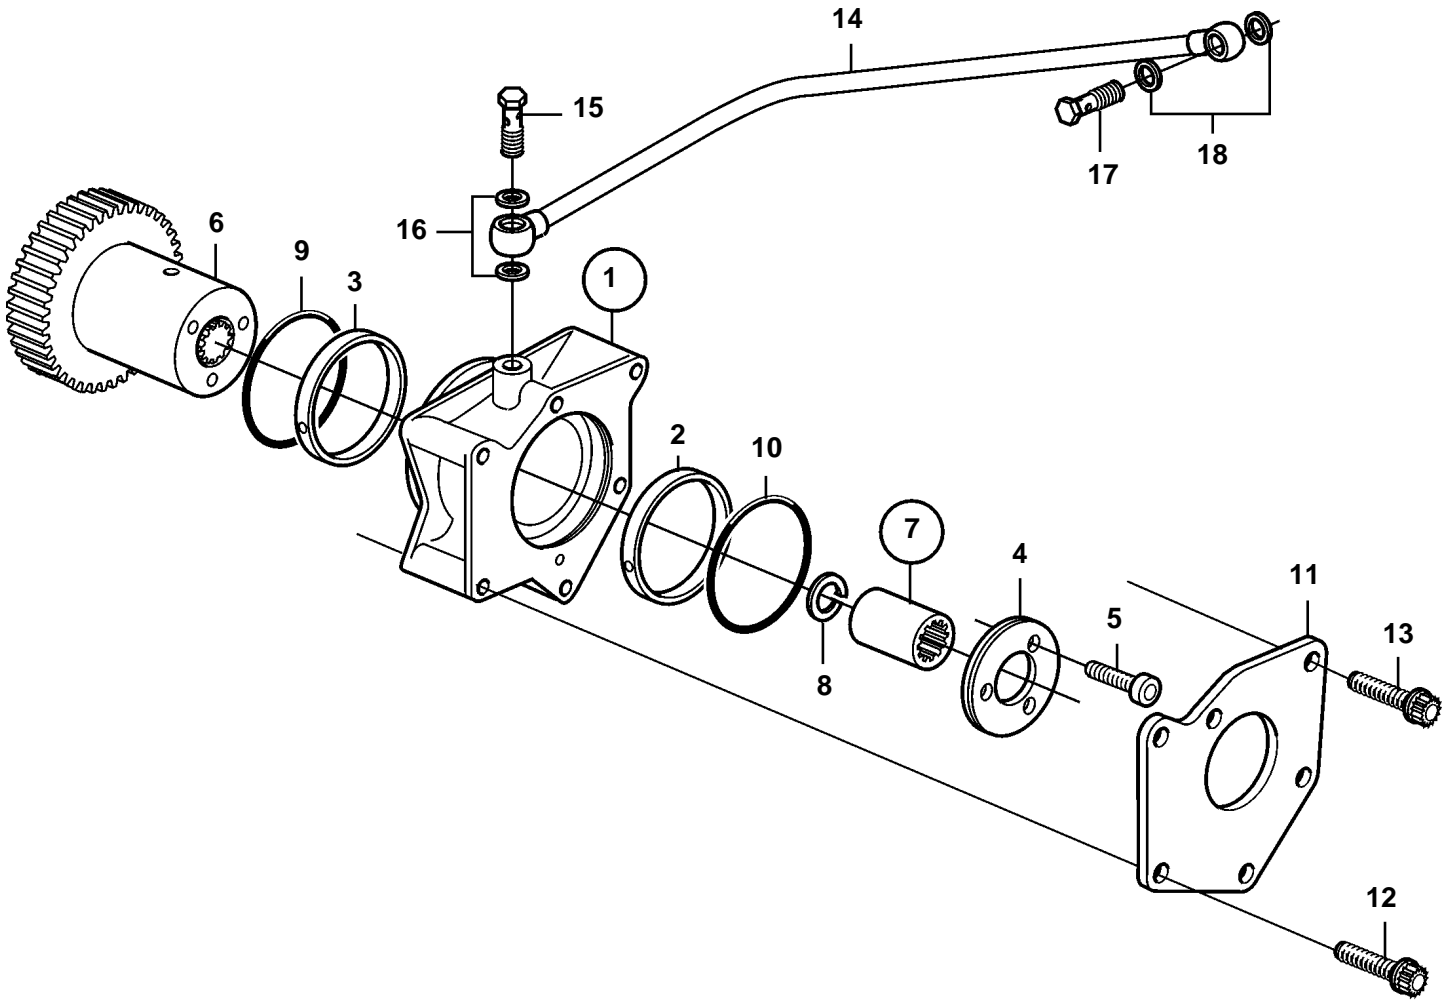

D5A-A T, D5A-A TA, D7A-A T, D7A-A TA, D7C-A TA

19738

D5A-A T, D5A-A TA, D7A-A T, D7A-A TA, D7C-A TA

REF	PART NO.	QTY	DESCRIPTION	NOTES
1	20460518	1	Bearing flange	
2	20450809	1	· Bearing bushing	
3	20450807	1	· Bearing bushing	
4	20450811	1	Thrust washer	
5	20450822	3	Screw	
6	3586623	1	Gear	
7	3586622	1	Clutch flange	
8	20464560	1	Clip	
9	20450818	1	O-ring	
10	20460524	1	O-ring	
11	3586621	1	Adapter	
12	20450820	2	Screw	L=75mm
13	20450821	2	Screw	L=75mm. M10
14	20450980	1	Oil pipe	
15	25167	1	Hollow screw	
16	947281	2	Gasket	
17	980973	1	Hollow screw	
18	969011	2	Gasket	