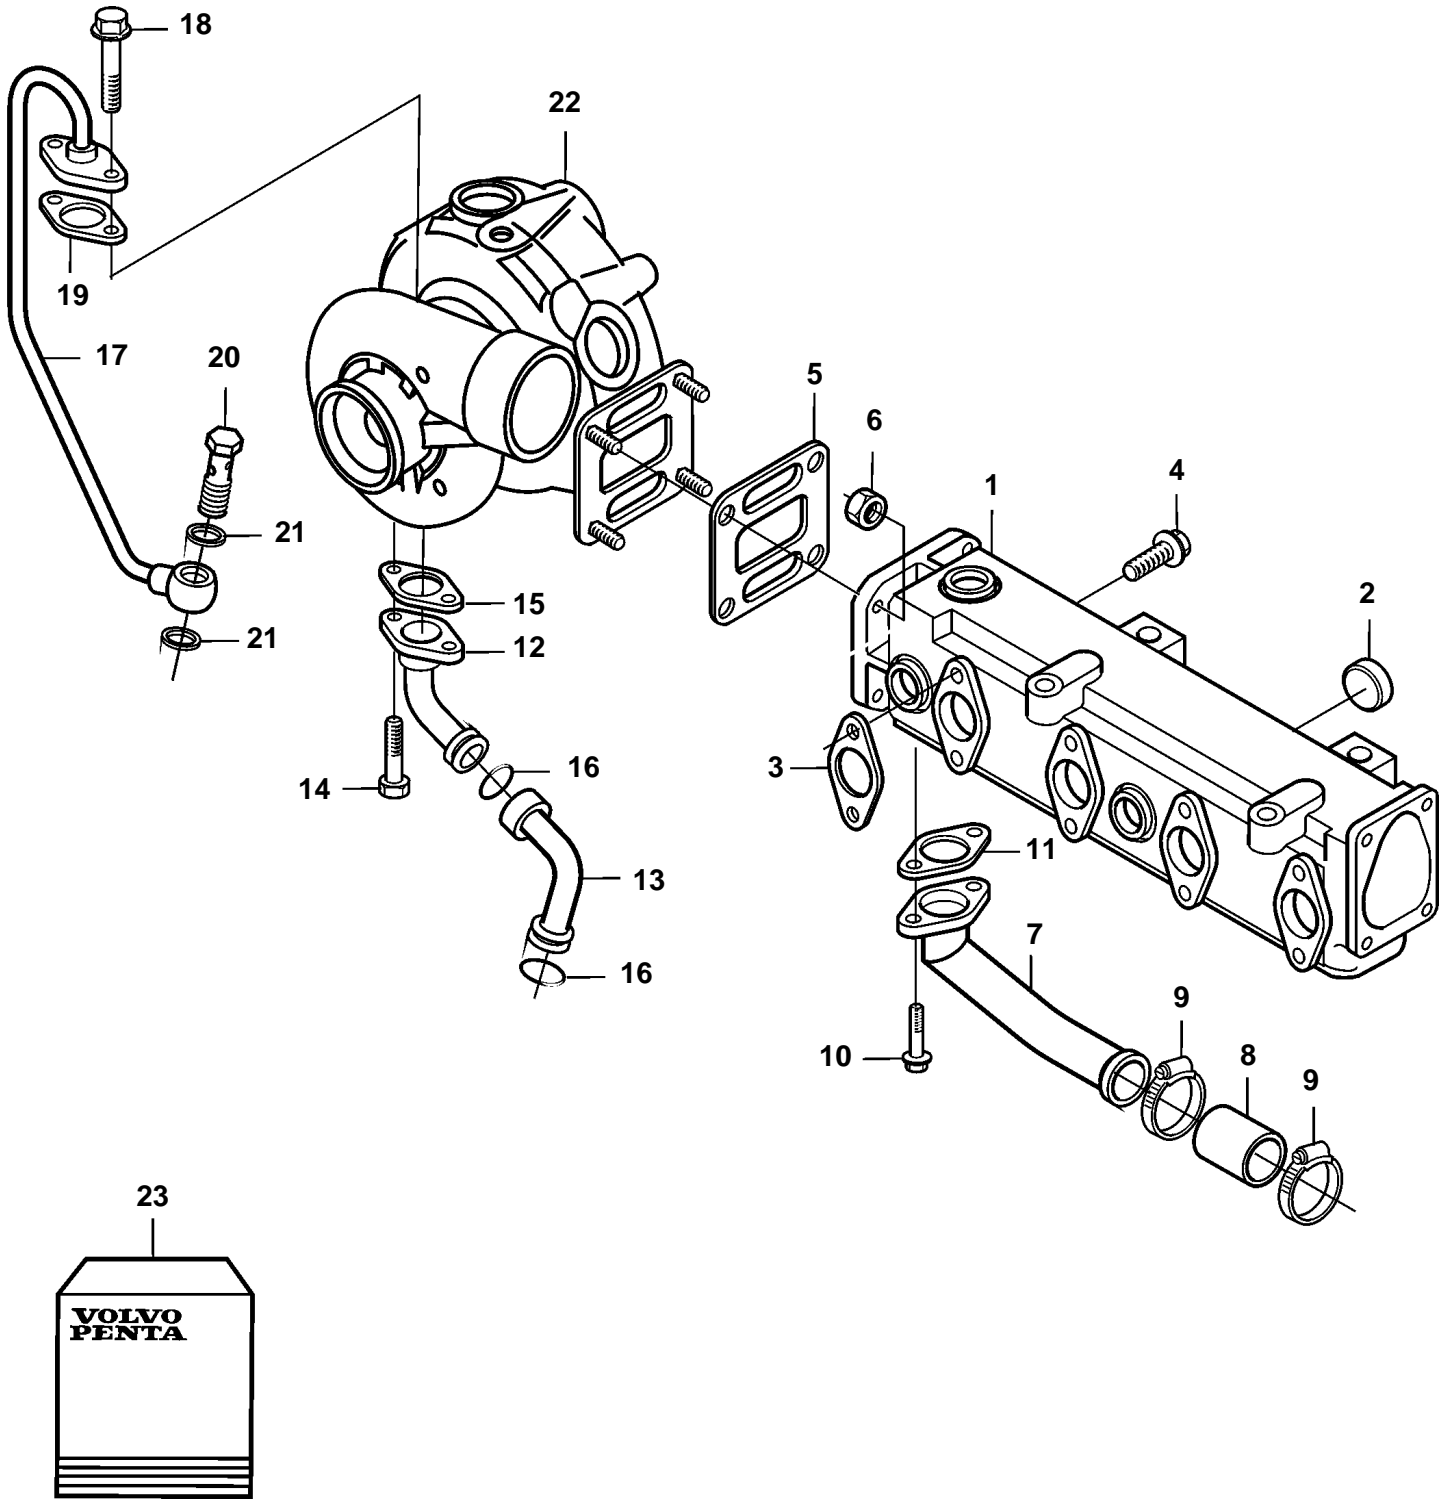

D5A-A T

19795

D5A-A T

REF	PART NO.	QTY	DESCRIPTION	NOTES
1	888782	1	Exhaust manifold	
2	20412745	7	· Plug	
3	20405589	4	Gasket	
4	888783	8	Screw	
5	888880	1	Gasket	
6	20412308	4	Nut	
7	888891	1	Water pipe	
8	888816	1	Rubber sleeve	
9	853548	2	Hose clamp	
10	20441520	2	Screw	
11	20405825	1	Gasket	
12	888872	1	Oil line	
13	888873	1	Oil line	
14	946173	2	Flange screw	
15	20405790	1	Gasket	
16	20405822	2	O-ring	
17	888871	1	Oil line	
18	946173	2	Flange screw	
19	20405595	1	Gasket	
20	25167	1	Hollow screw	
21	969011	2	Gasket	
22	888886	1	Turbo	
			Comps. not spec.	
23	3587657	1	Gasket kit, inlet/exhaust	SEE GROUP 99
	3587658	1	Gasket kit, connection, turbo	SEE GROUP 99