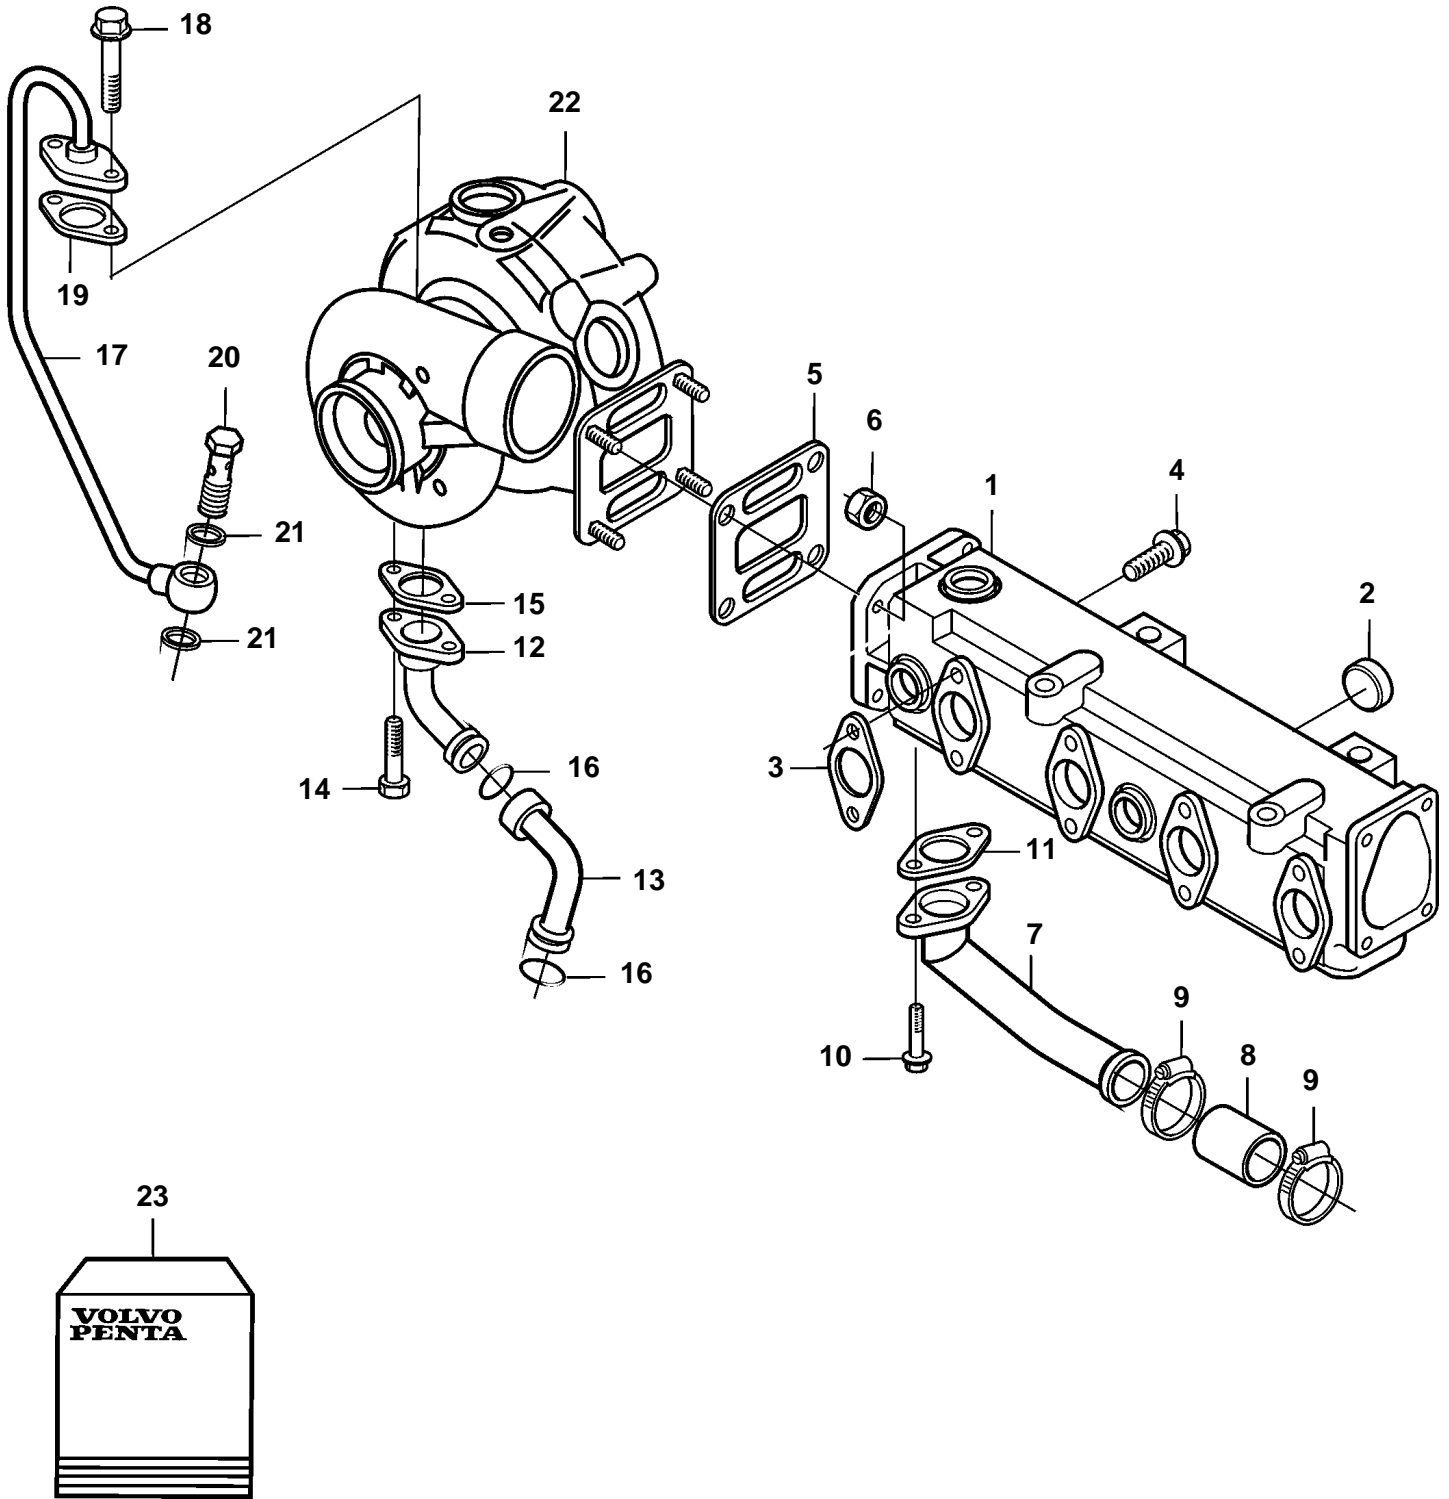

D5A-A T

19795

D5A-A T

| REF | PART NO. | QTY | DESCRIPTION                   | NOTES        |
|-----|----------|-----|-------------------------------|--------------|
| 1   | 888782   | 1   | Exhaust manifold              |              |
| 2   | 20412745 | 7   | · Plug                        |              |
| 3   | 20405589 | 4   | Gasket                        |              |
| 4   | 888783   | 8   | Screw                         |              |
| 5   | 888880   | 1   | Gasket                        |              |
| 6   | 20412308 | 4   | Nut                           |              |
| 7   | 888891   | 1   | Water pipe                    |              |
| 8   | 888816   | 1   | Rubber sleeve                 |              |
| 9   | 853548   | 2   | Hose clamp                    |              |
| 10  | 20441520 | 2   | Screw                         |              |
| 11  | 20405825 | 1   | Gasket                        |              |
| 12  | 888872   | 1   | Oil line                      |              |
| 13  | 888873   | 1   | Oil line                      |              |
| 14  | 946173   | 2   | Flange screw                  |              |
| 15  | 20405790 | 1   | Gasket                        |              |
| 16  | 20405822 | 2   | O-ring                        |              |
| 17  | 888871   | 1   | Oil line                      |              |
| 18  | 946173   | 2   | Flange screw                  |              |
| 19  | 20405595 | 1   | Gasket                        |              |
| 20  | 25167    | 1   | Hollow screw                  |              |
| 21  | 969011   | 2   | Gasket                        |              |
| 22  | 888884   | 1   | Turbo                         |              |
|     |          |     | Comps. not spec.              |              |
| 23  | 3587657  | 1   | Gasket kit, inlet/exhaust     | SEE GROUP 99 |
|     | 3587658  | 1   | Gasket kit, connection, turbo | SEE GROUP 99 |