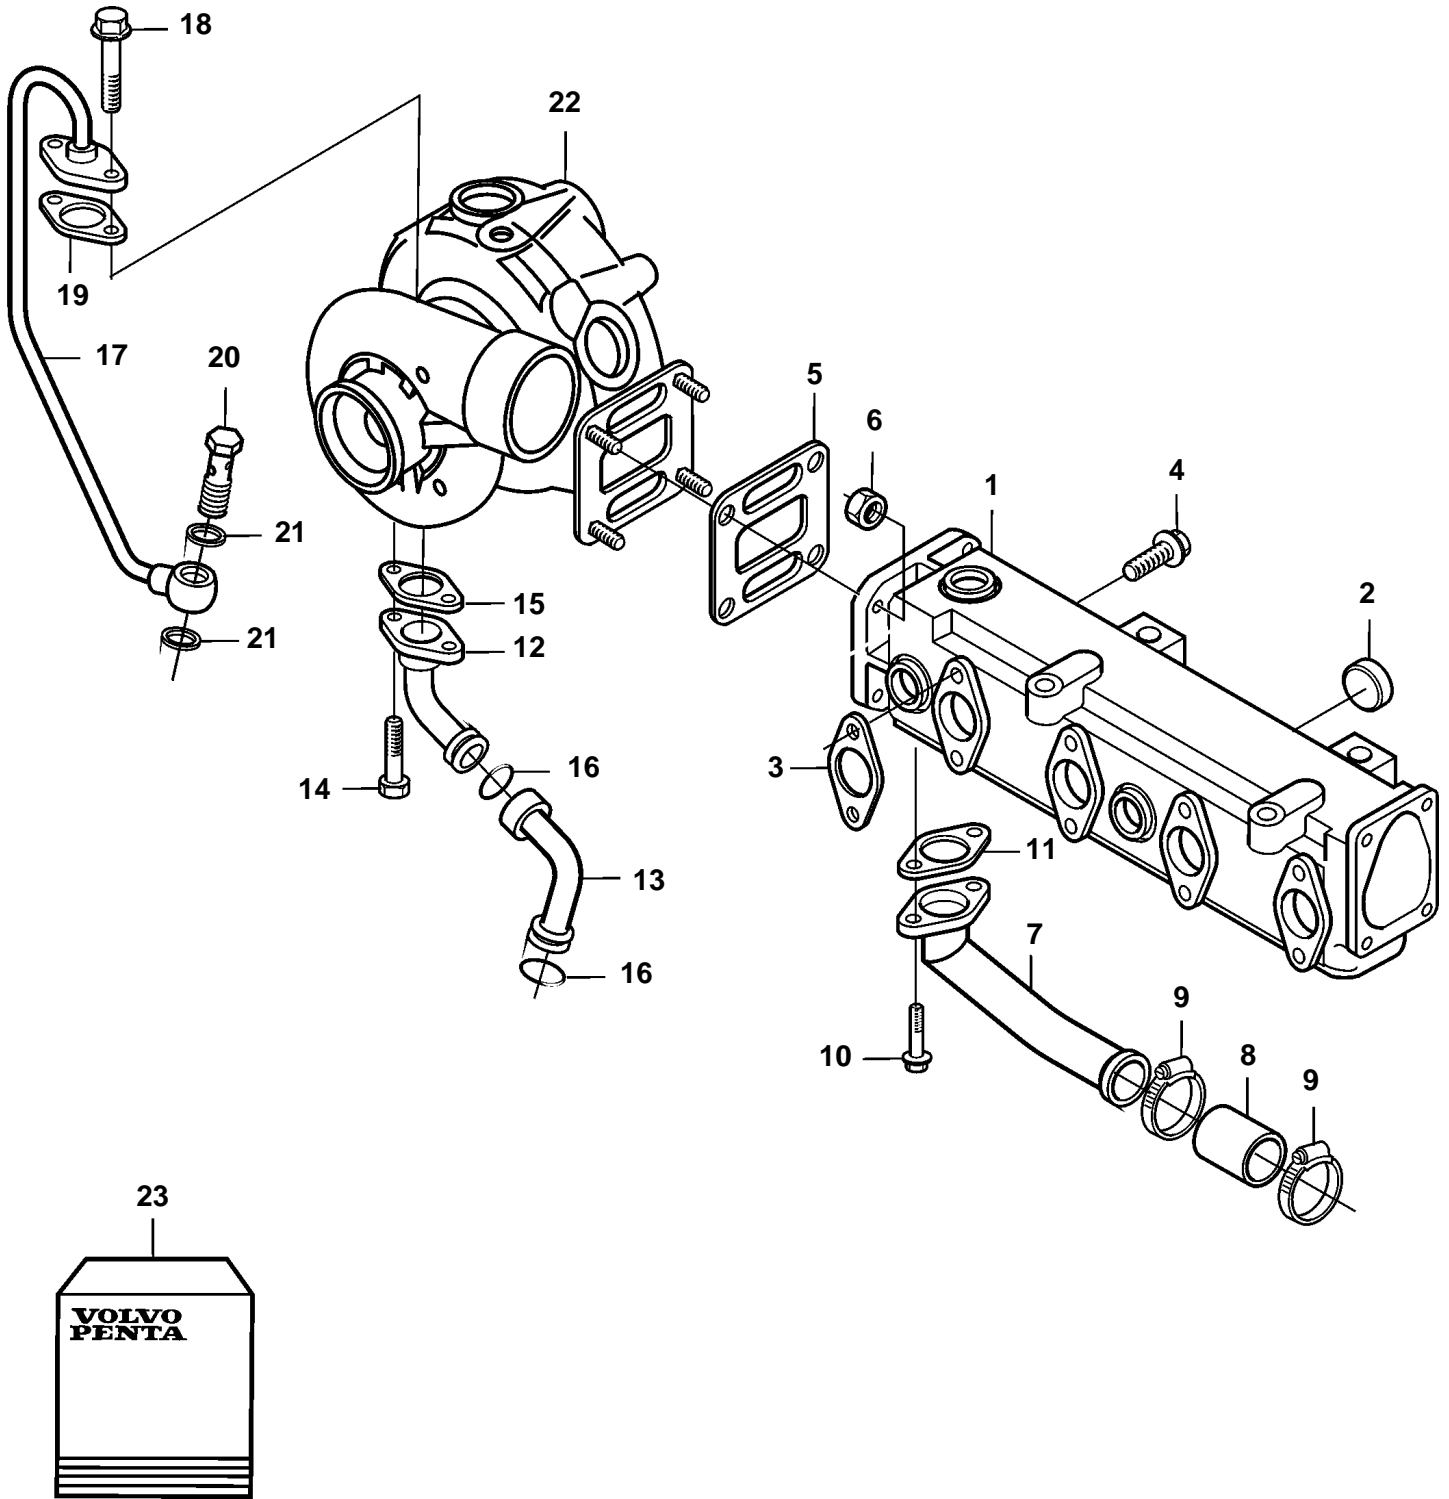

D5A-A TA

19795

D5A-A TA

REF	PART NO.	QTY	DESCRIPTION	NOTES
1	888782	1	Exhaust manifold	
2	20412745	7	· Plug	
3	20405589	4	Gasket	
4	888783	8	Screw	
5	888880	1	Gasket	
6	20412308	4	Nut	
7	888891	1	Water pipe	
8	888816	1	Rubber sleeve	
9	853548	2	Hose clamp	
10	20441520	2	Screw	
11	20405825	1	Gasket	
12	888872	1	Oil line	
13	888873	1	Oil line	
14	946173	2	Flange screw	
15	20405790	1	Gasket	
16	20405822	2	O-ring	
17	888871	1	Oil line	
18	946173	2	Flange screw	
19	20405595	1	Gasket	
20	25167	1	Hollow screw	
21	969011	2	Gasket	
22	888886	1	Turbo	
			Comps. not spec.	
23	3587657	1	Gasket kit, inlet/exhaust	SEE GROUP 99
	3587658	1	Gasket kit, connection, turbo	SEE GROUP 99