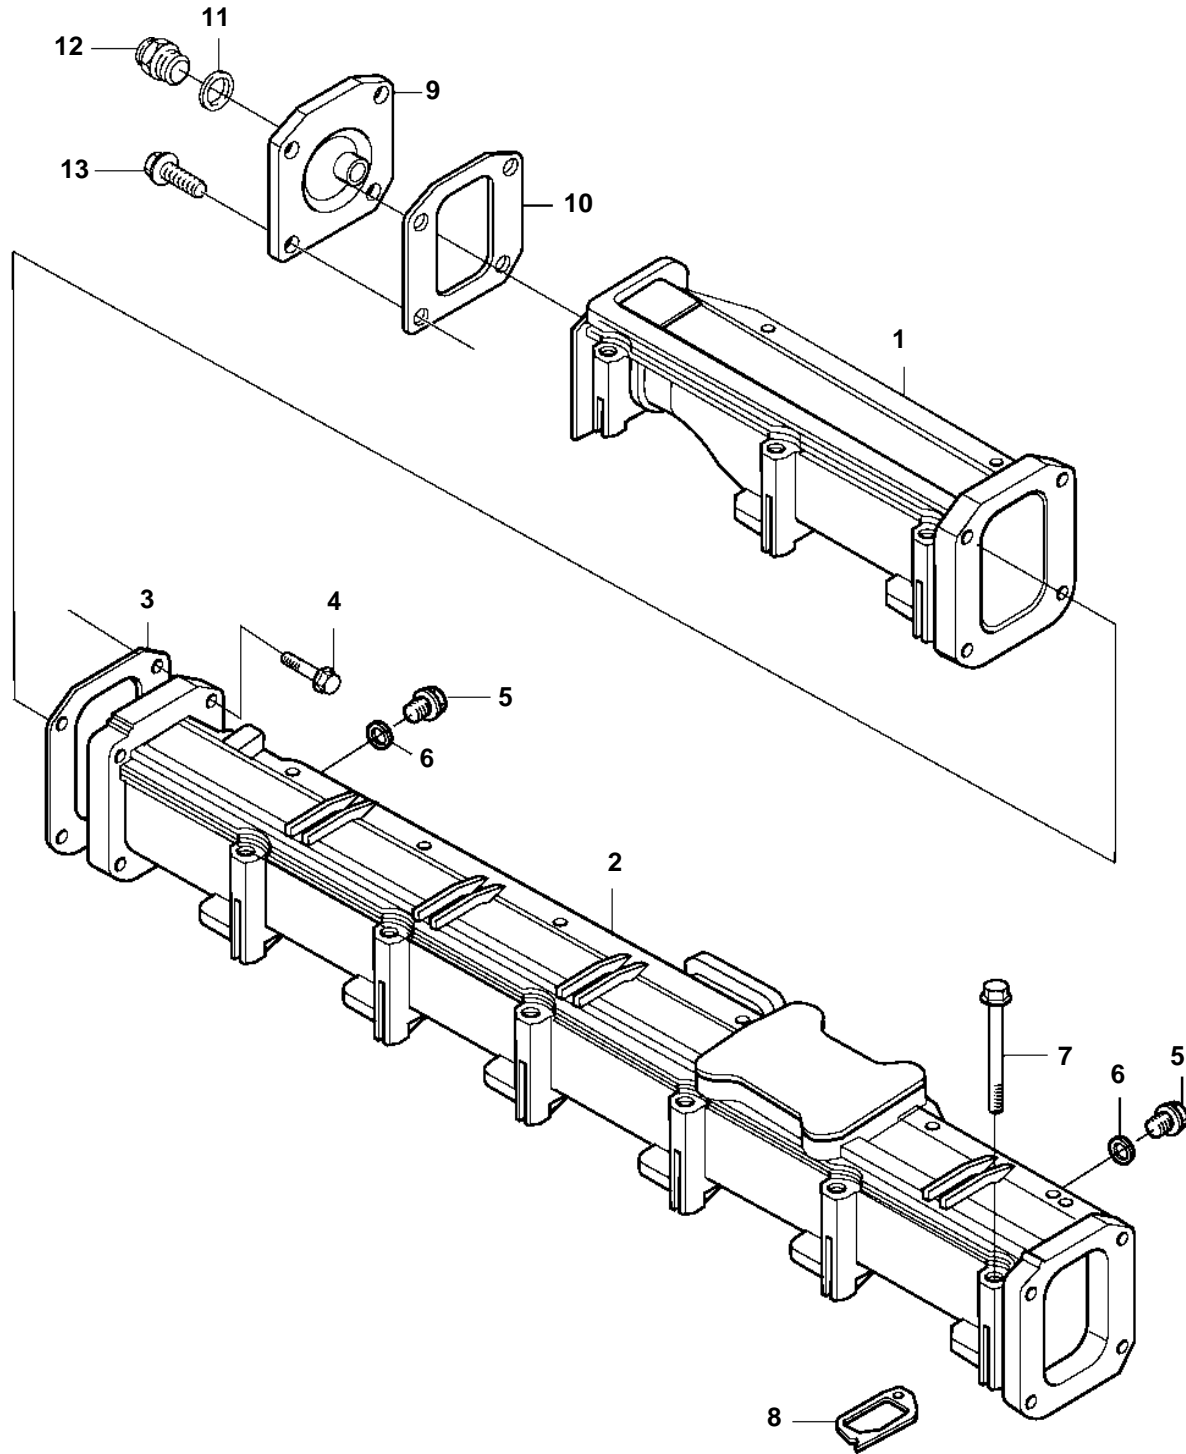

D7A-A T

D7A-A T

REF	PART NO.	QTY	DESCRIPTION
1	888772	1	Charge air pipe
2	20405939	1	Inlet pipe
3	20405613	1	Gasket
4	20412340	4	Screw
5	20405556	1	Plug
6	20459008	1	Gasket
7	20412601	12	Screw
8	20405619	6	Gasket
9	888780	1	Hatch
10	20405613	1	Gasket
11	11998	1	Gasket
12	960630	1	Plug
13	20405792	4	Screw