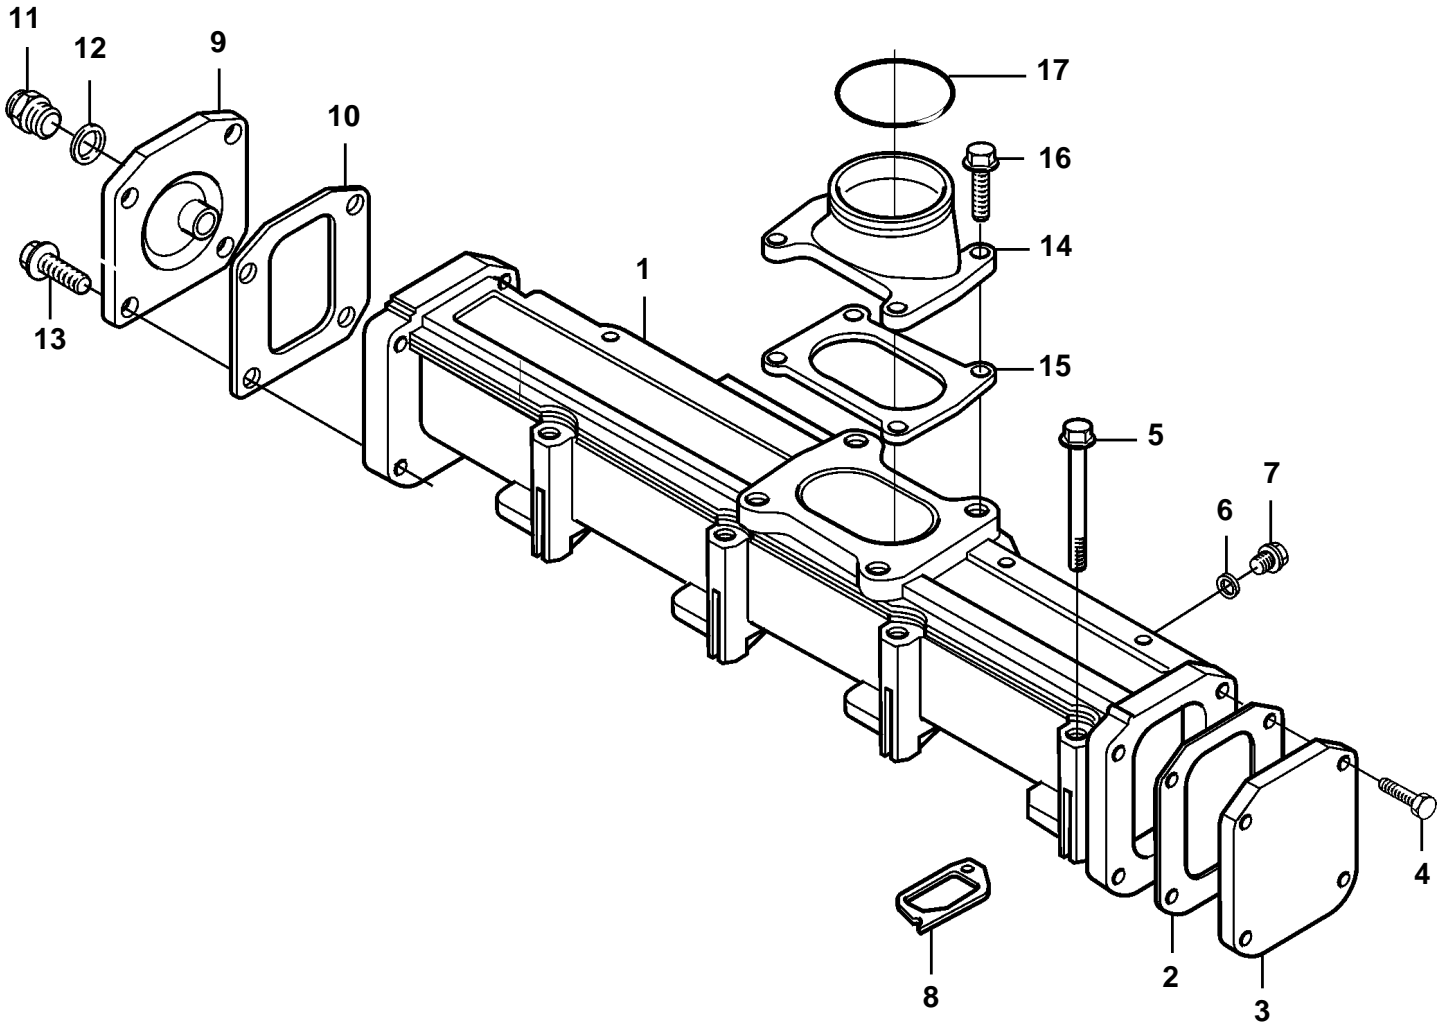

D5A-A TA

19793

**D5A-A TA**

REF	PART NO.	QTY	DESCRIPTION	NOTES
1	20405940	1	Inlet pipe	
2	20405613	1	Gasket	
3	20405614	1	Cover	(20451007)
4	955296	4	Screw	
5	20412601	8	Screw	
6	969011	1	Gasket	
7	960630	1	Plug	
8	20405619	4	Gasket	
9	888780	1	Hatch	
10	20405613	1	Gasket	
11	960630	1	Plug	
12	11998	1	Gasket	
13	20405792	4	Screw	
14	888776	1	Studs	
15	20405913	1	Gasket	
16	20459228	4	Hexagon screw	
17	888778	1	Sealing ring	