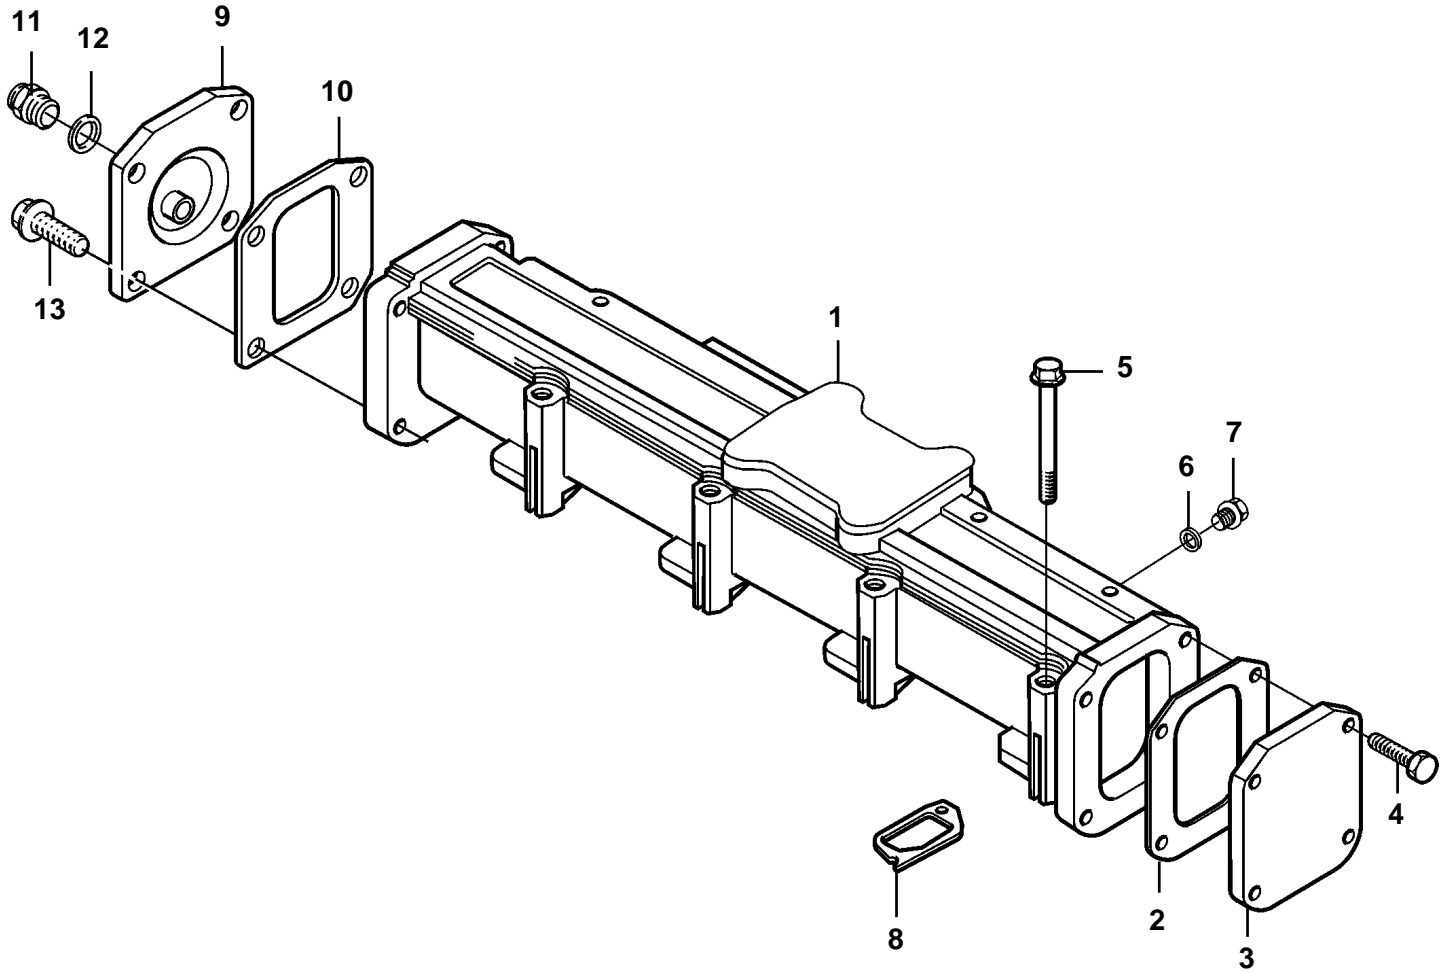

D5A-A T

19782

D5A-A T

REF	PART NO.	QTY	DESCRIPTION	NOTES
1	20405939	1	Inlet pipe	
2	20451009	1	Gasket	
3	20405614	1	Cover	(20451007)
4	955296	4	Screw	
5	20412601	8	Screw	
6	969011	1	Gasket	
7	960630	1	Plug	
8	20405619	4	Gasket	
9	888780	1	Hatch	
10	20405613	1	Gasket	
11	960630	1	Plug	
12	11998	1	Gasket	
13	20405792	4	Screw	