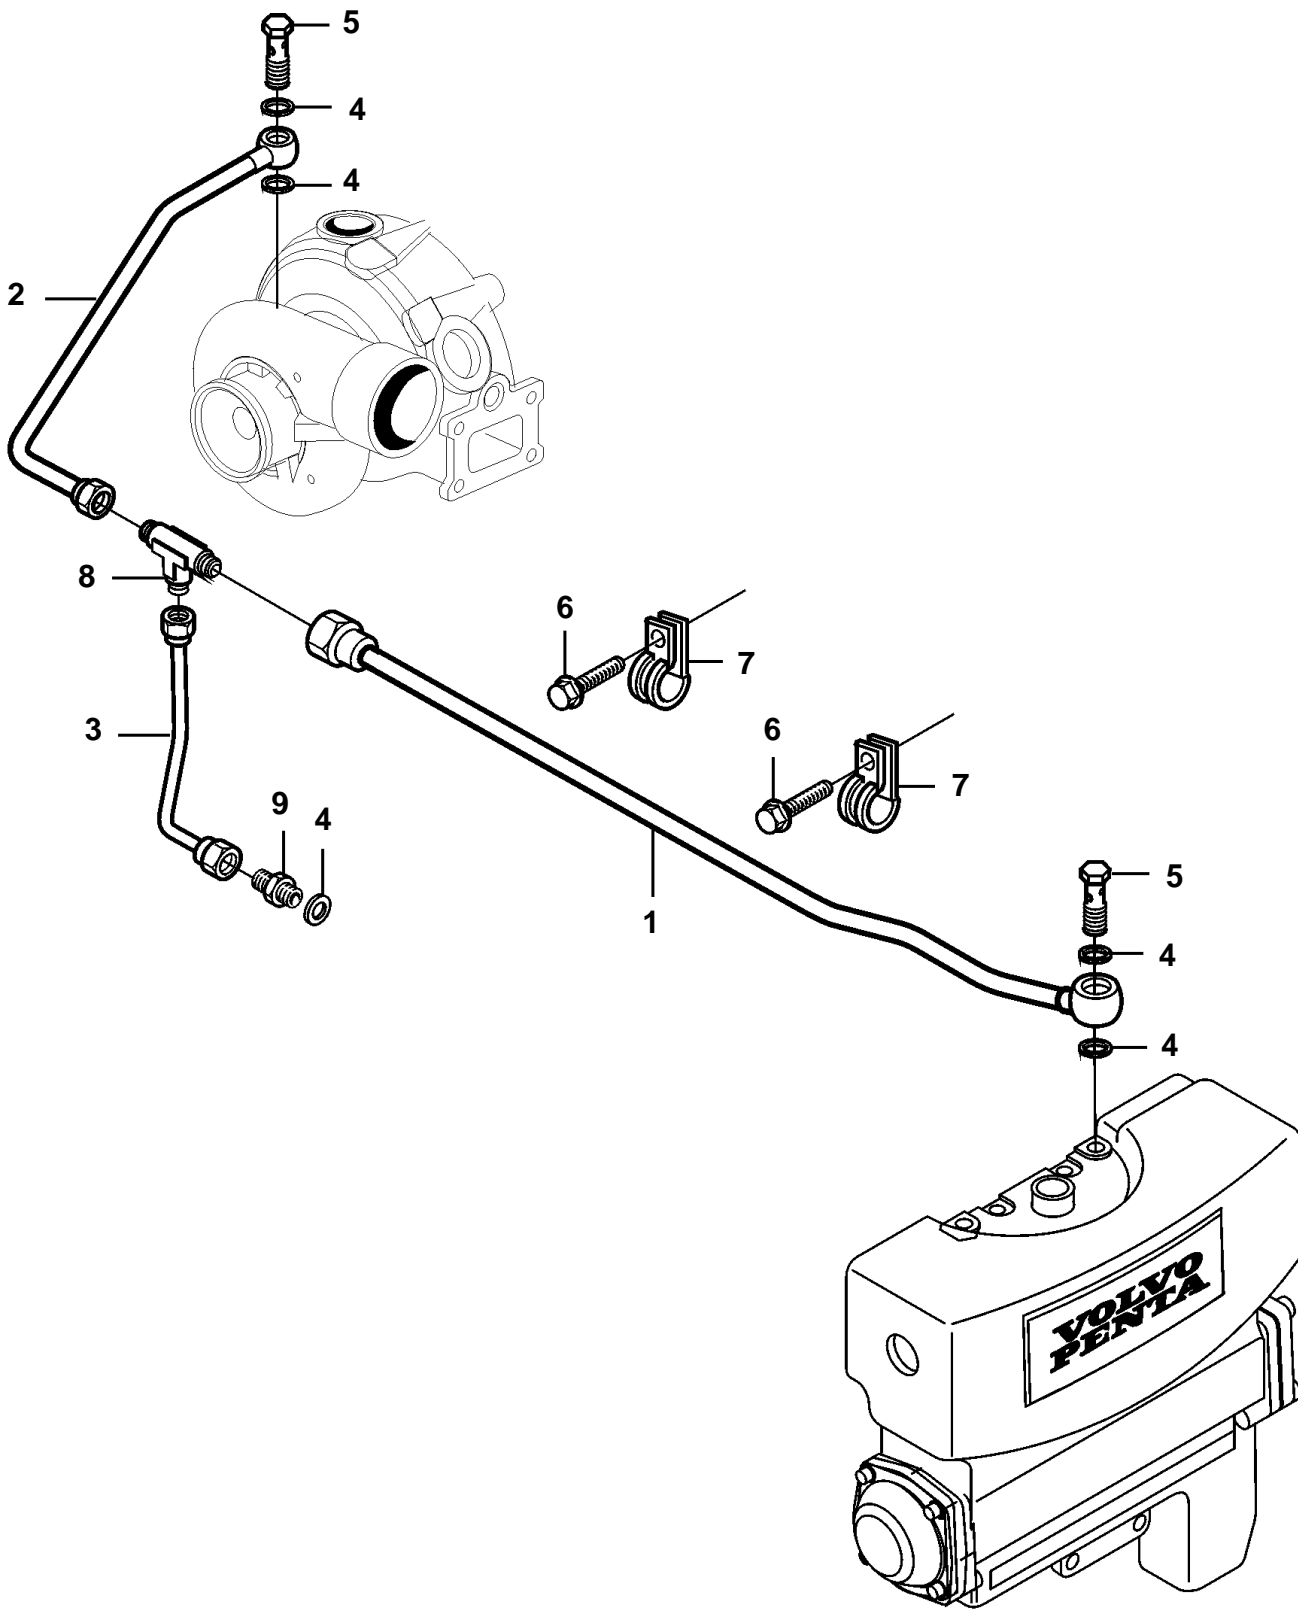

D7A-A TA, D7C-A TA

19827

D7A-A TA, D7C-A TA

REF	PART NO.	QTY	DESCRIPTION
1	888824	1	Breather pipe
2	888825	1	Breather pipe
3	888826	1	Breather pipe
4	947281	3	Gasket
5	980973	1	Hollow screw
6	967949	2	Screw
7	20405730	2	Clamp
8	888828	1	T-nipple
9	888829	1	Nipple, cylinder head