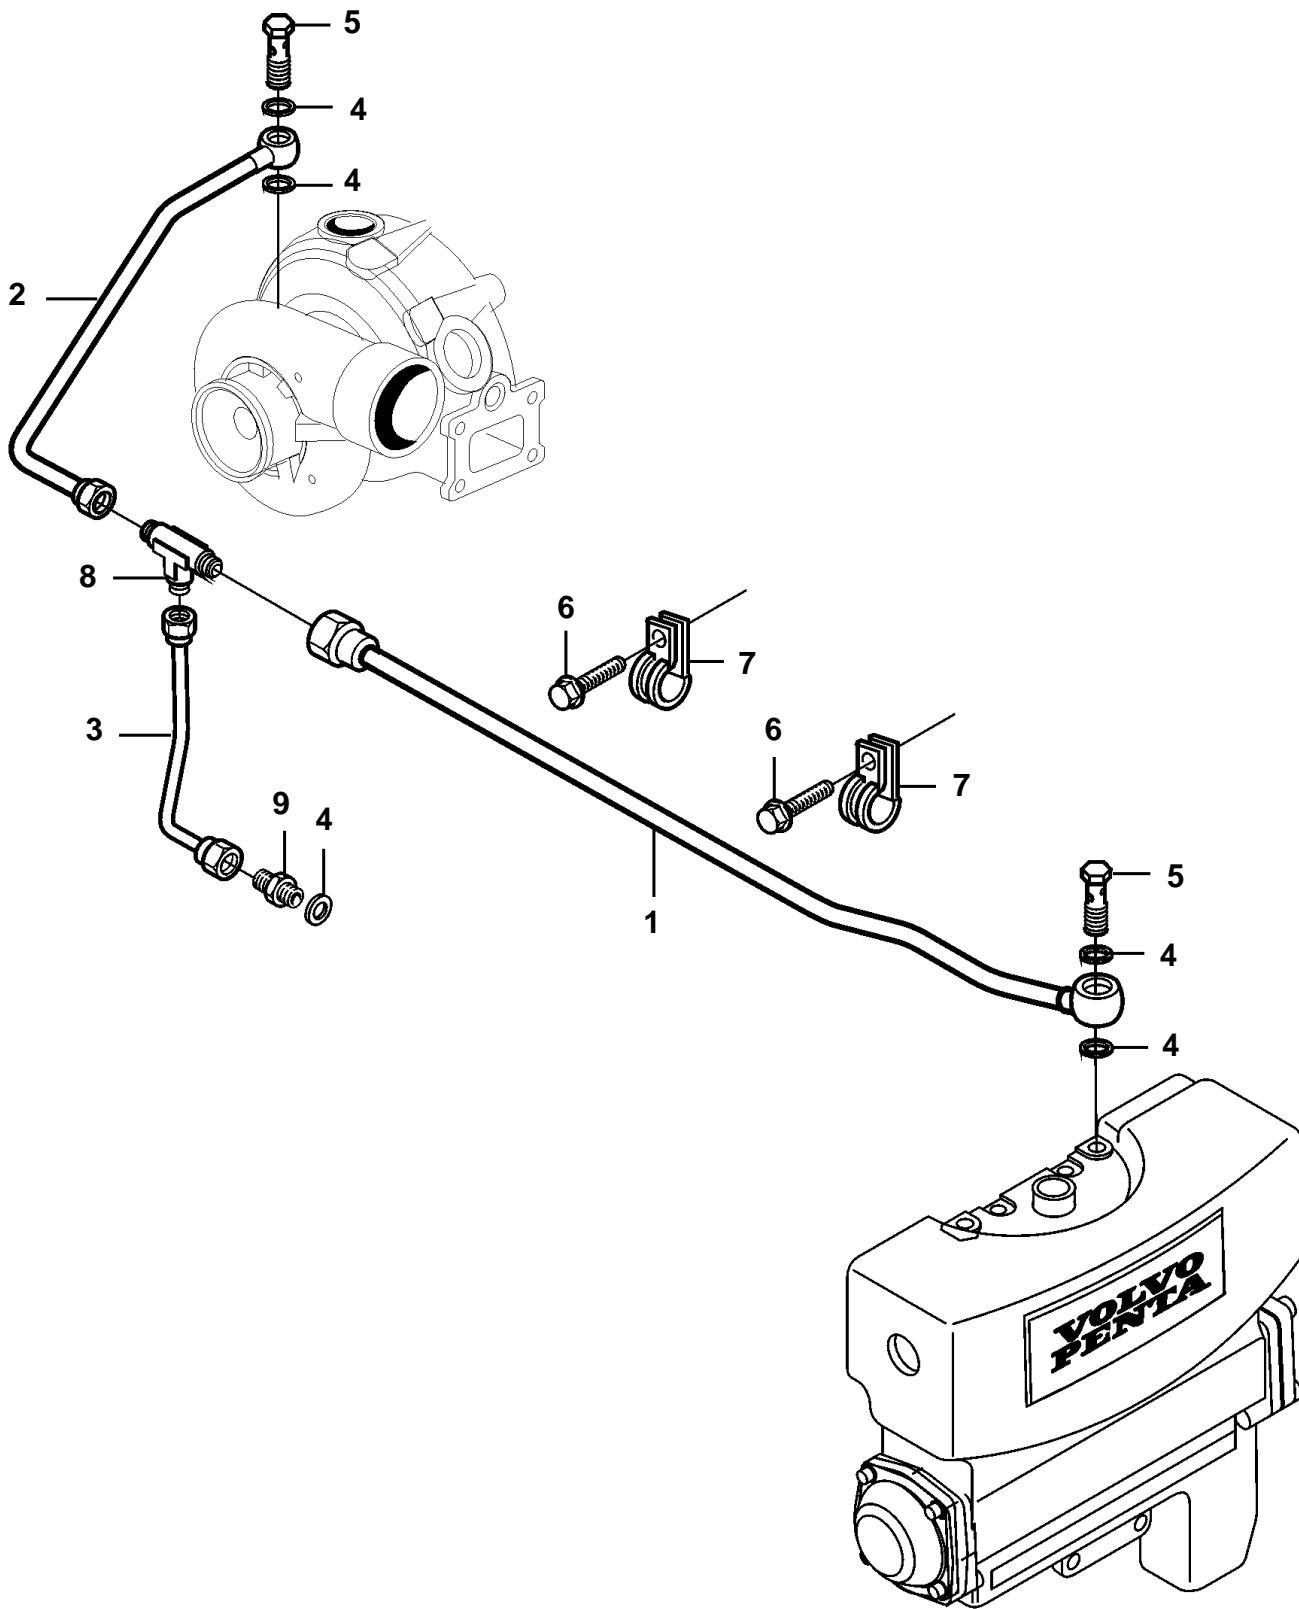

D7A-A T

19827

D7A-A T

REF	PART NO.	QTY	DESCRIPTION
1	888822	1	Breather pipe
2	888821	1	Breather pipe
3	888823	1	Breather pipe
4	947281	3	Gasket
5	980973	1	Hollow screw
6	967949	2	Screw
7	20405730	2	Clamp
8	888828	1	T-nipple
9	888829	1	Nipple, cylinder head