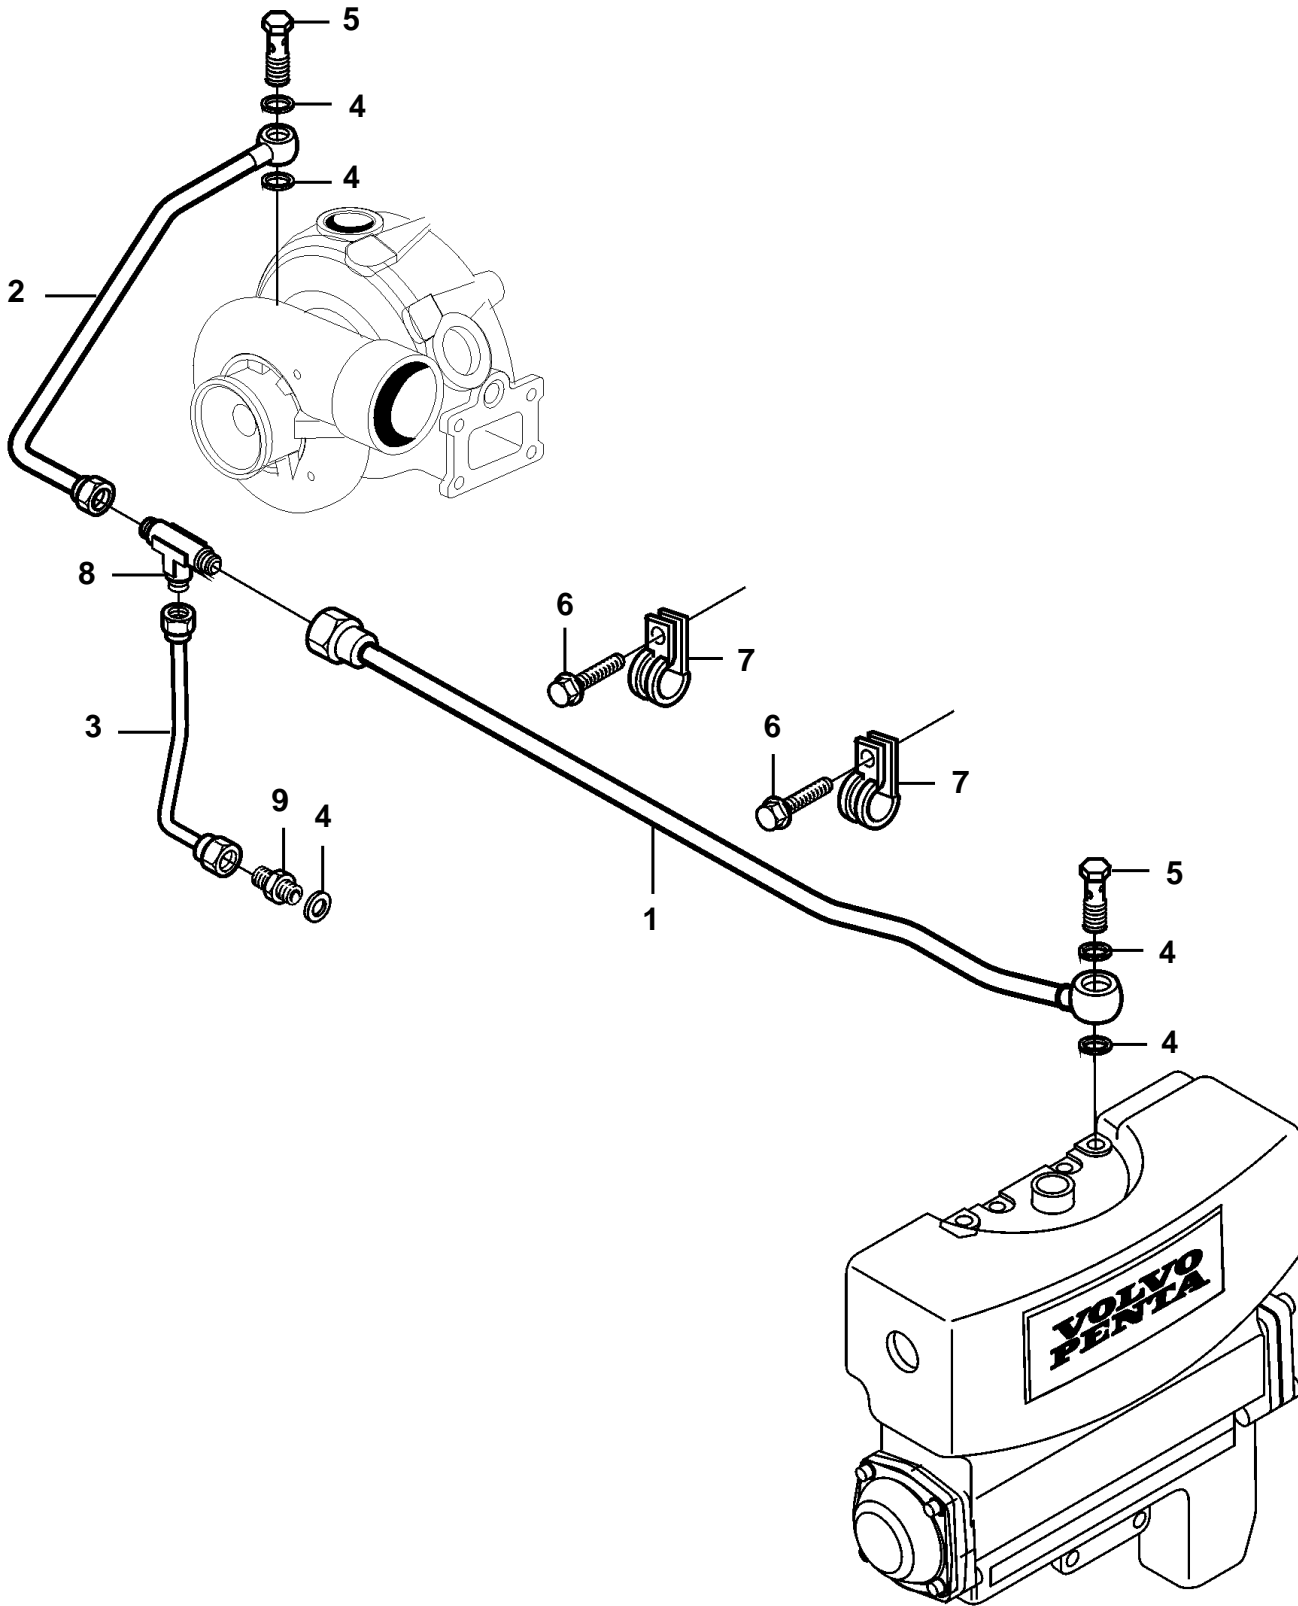

D5A-A TA

19827

D5A-A TA

REF	PART NO.	QTY	DESCRIPTION
1	888894	1	Breather pipe
2	888895	1	Breather pipe
3	888826	1	Breather pipe
4	947281	3	Gasket
5	980973	1	Hollow screw
6	967949	2	Screw
7	20405730	2	Clamp
8	888828	1	T-nipple
9	888829	1	Nipple, cylinder head