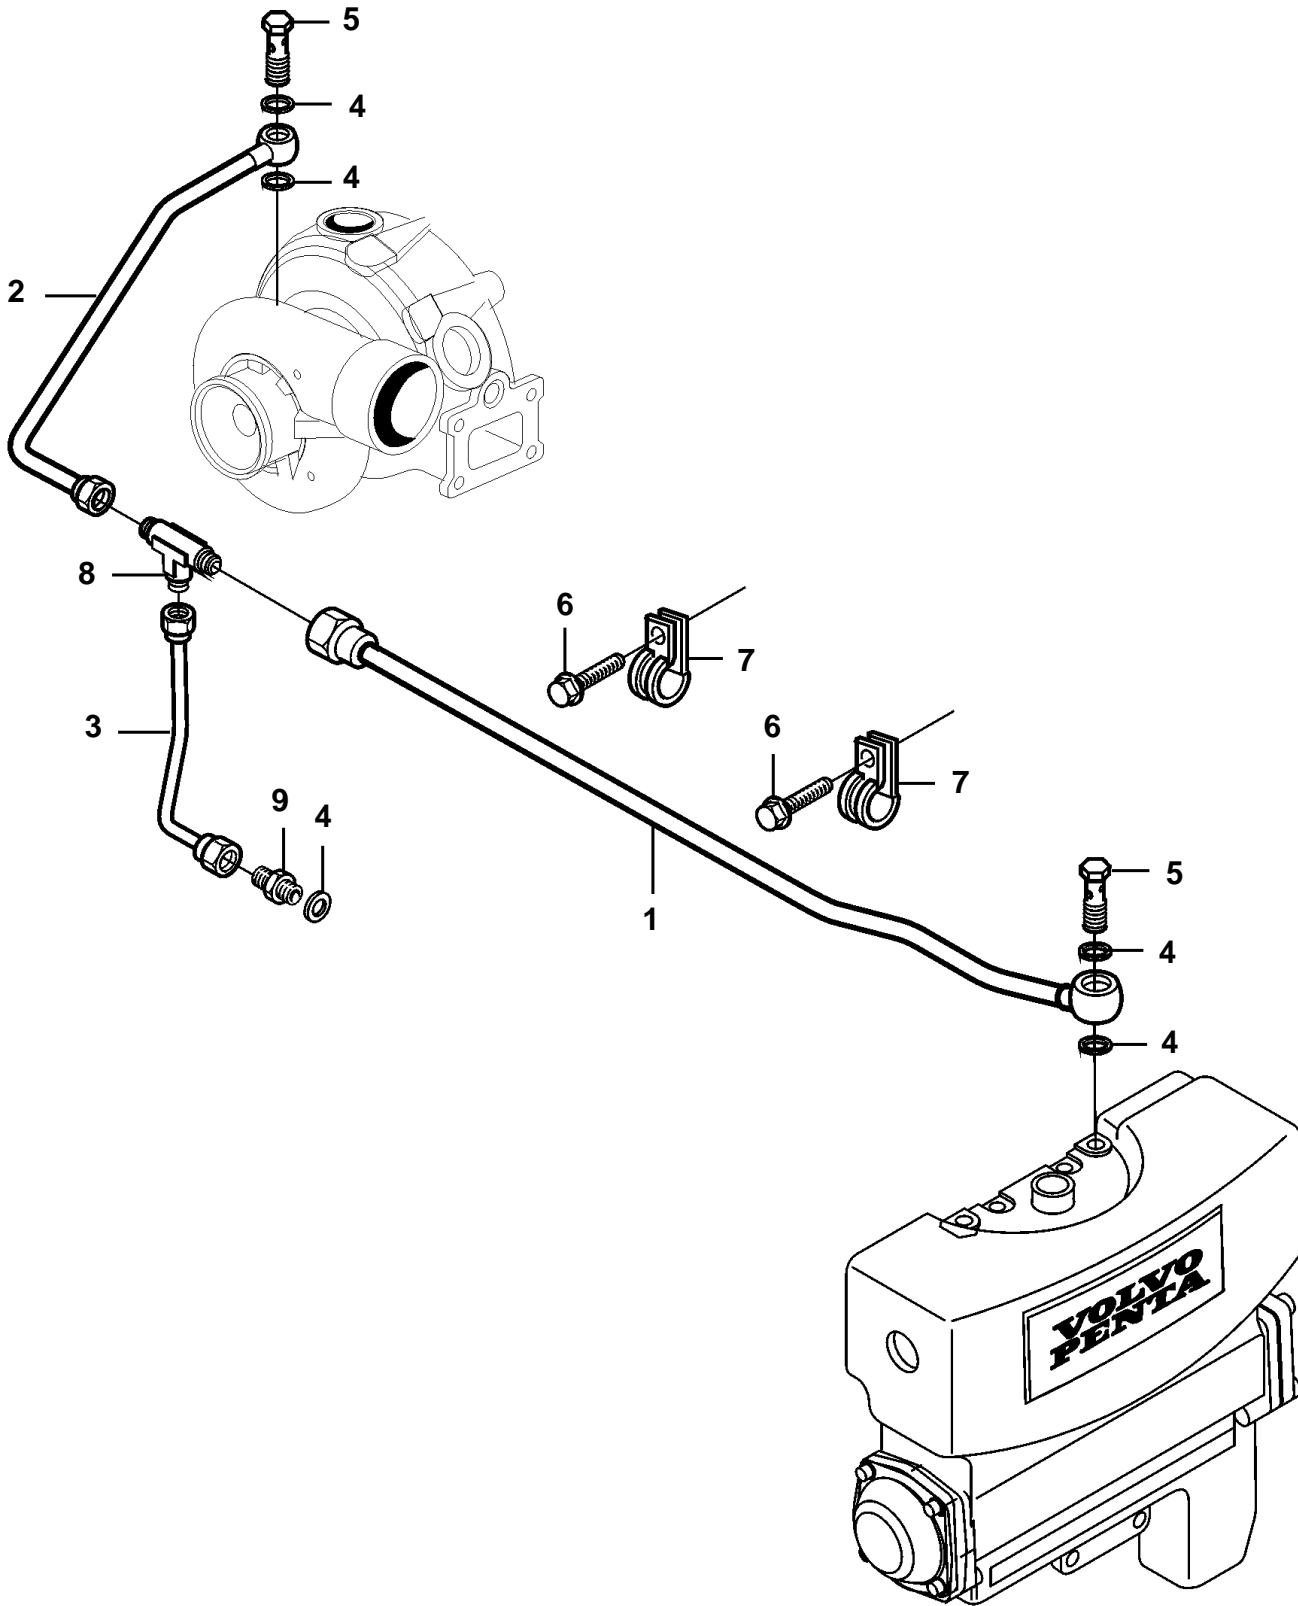

D5A-A T

19827

D5A-A T

REF	PART NO.	QTY	DESCRIPTION
1	888892	1	Breather pipe
2	888893	1	Breather pipe
3	888823	1	Breather pipe
4	947281	3	Gasket
5	980973	1	Hollow screw
6	967949	2	Screw
7	20405730	2	Clamp
8	888828	1	T-nipple
9	888829	1	Nipple, cylinder head