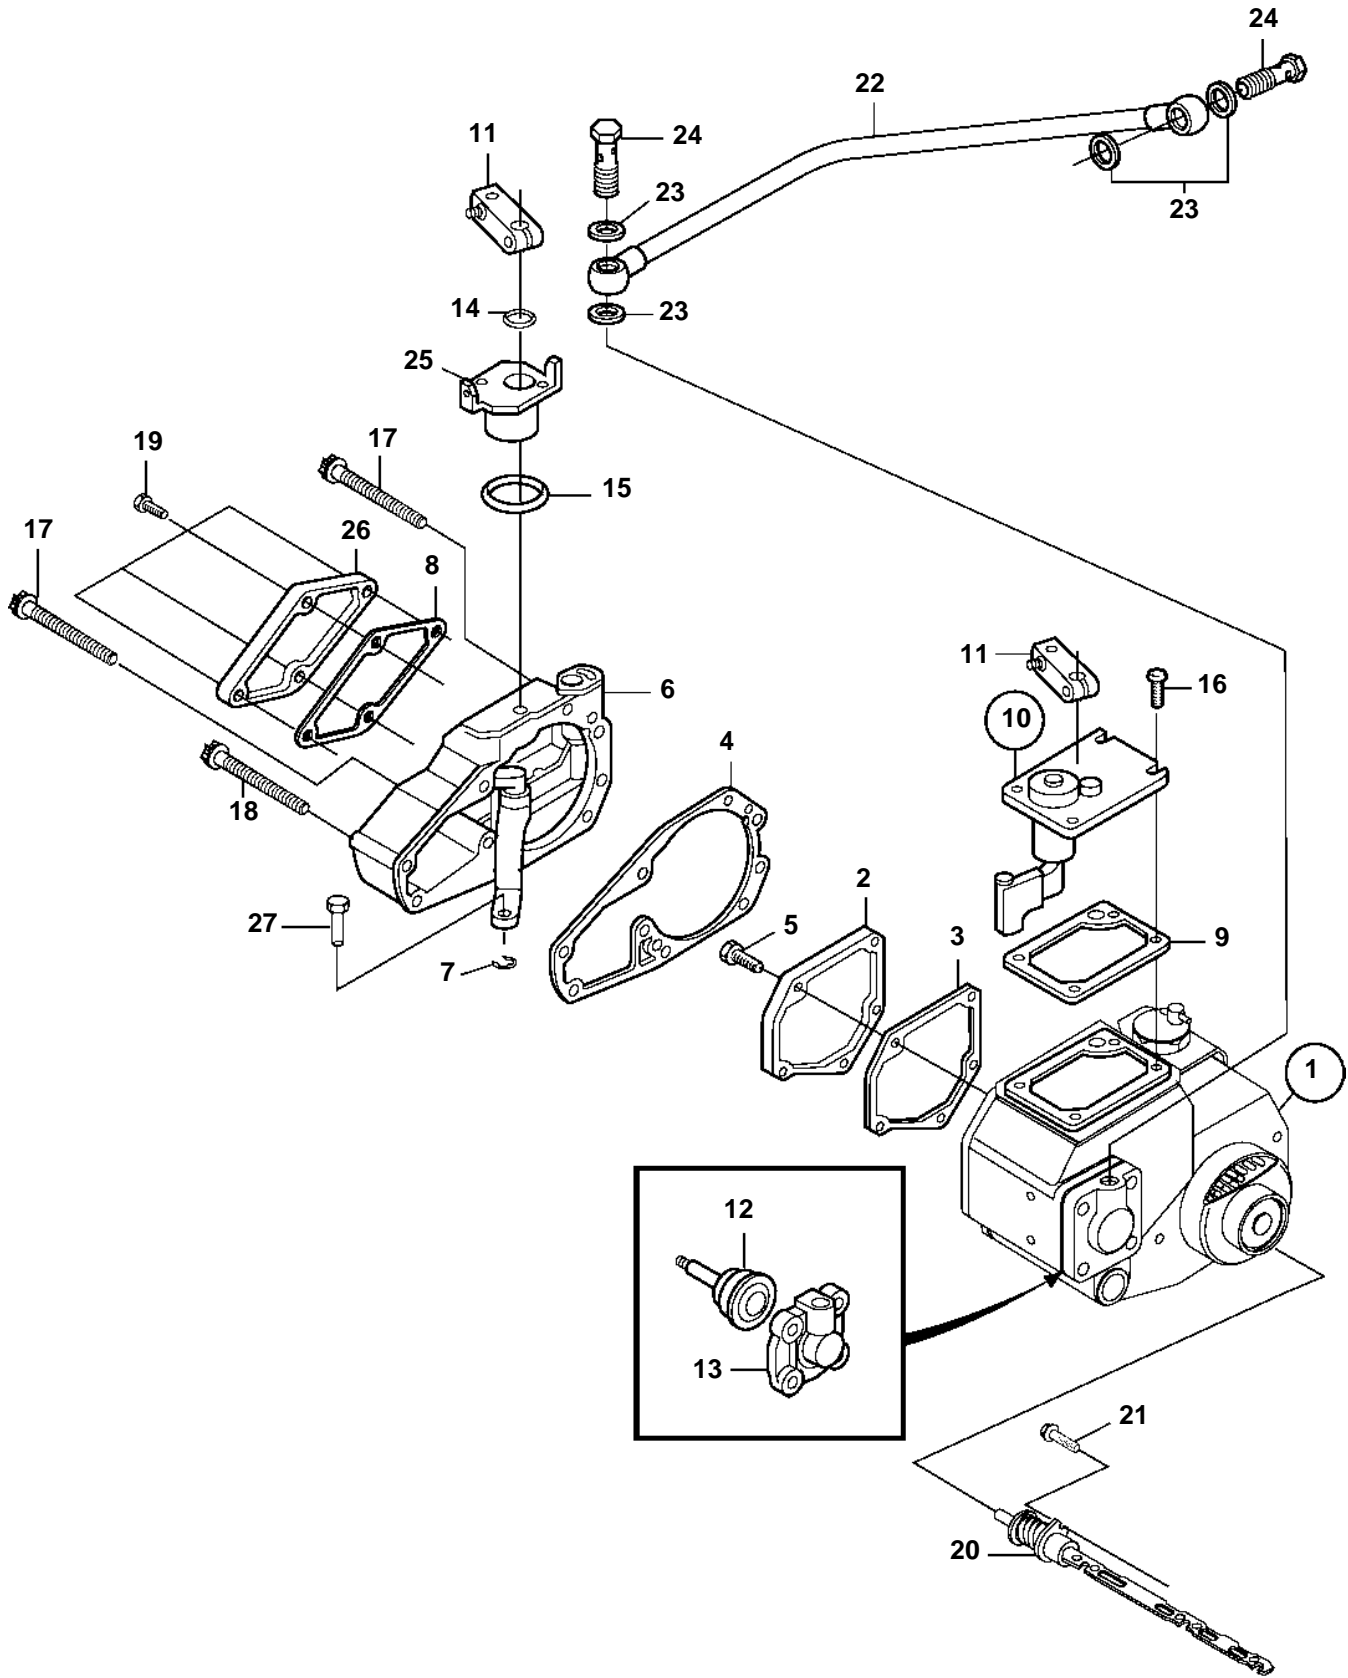

D7A-A T, D7A-A TA, D7C-A TA

D7A-A T, D7A-A TA, D7C-A TA

REF	PART NO.	QTY	DESCRIPTION		NOTES
1	888757	1	Governor	SO	When ordering a governor as a spare part always state engine types, serialnumber, rated power and rated speed (rpm).
2		1	· Cover		
3	20405508	1	· Gasket		
4	20405510	1	· Gasket		
5	20504811	1	· Screw		
6		1	· Housing		
7		1	· Washer		
8	20405509	1	· Gasket		
9	20405507	1	· Gasket		
10	20412752	1	· Cover		
11		2	· · Lever		
12		1	· Piston		
13		1	· Cover		
14		1	· Ring		
15		1	· Ring		
16	20460067	1	Lock screw		Only use locking screw in case of repair. Locking screw can only be used once.
17	20460064	4	Screw		
18	20460065	1	Screw		
19	20460082	4	Lock screw, locking screw		
20	20405868	1	Control rod		
21	946173	1	Flange screw		(20405538). Prepared with locking fluid.
22	888781	1	Charge air pipe		
23	947281	4	Gasket		
24	980973	2	Hollow screw		
25		1	Stop lug		
26		1	Cover		
27		1	Pin		