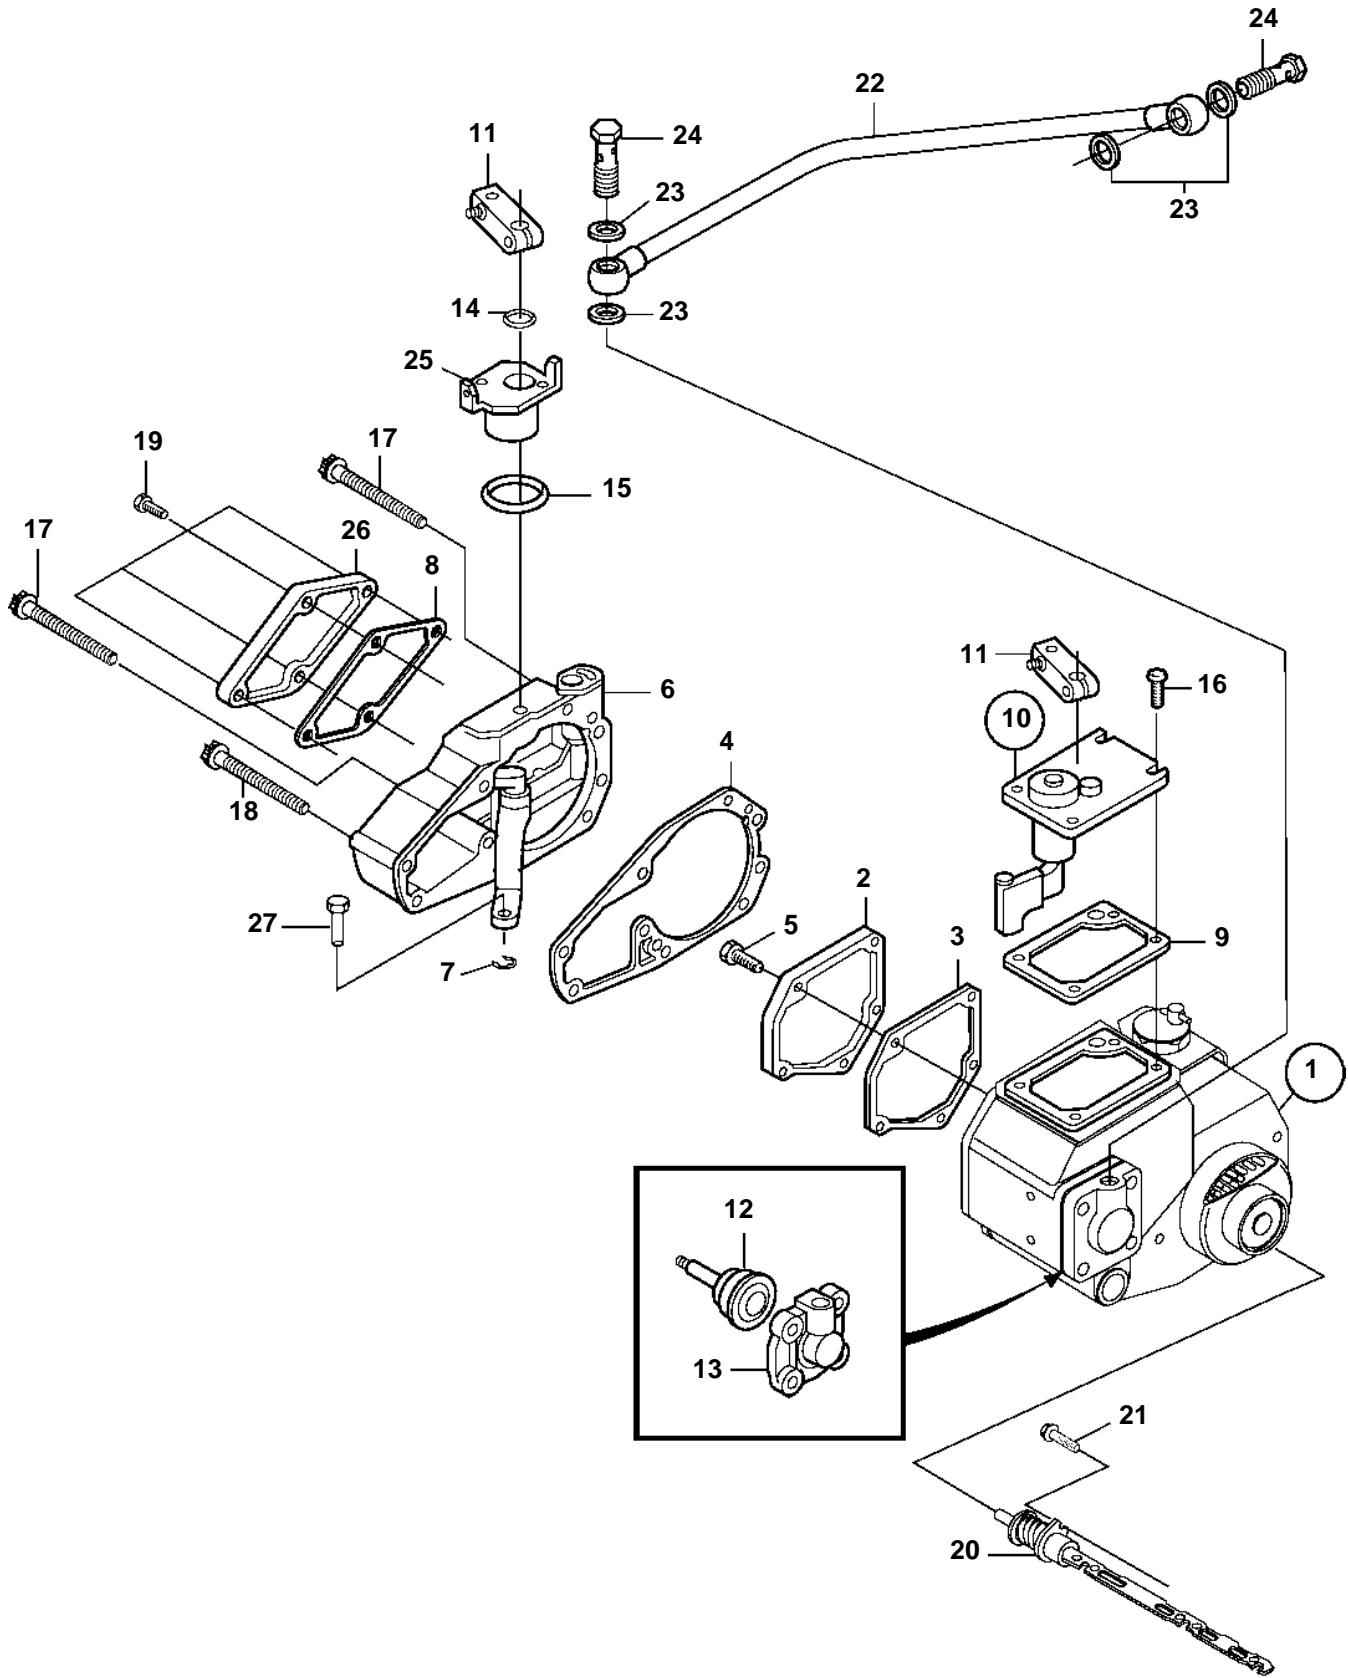

D5A-A T, D5A-A TA

## D5A-A T, D5A-A TA

REF	PART NO.	QTY	DESCRIPTION		NOTES
1	888757	1	Governor	SO	When ordering a governor as a spare part always state engine types, serialnumber, rated power and rated speed (rpm).
2		1	· Cover		
3	20405508	1	· Gasket		
4	20405510	1	· Gasket		
5	20504811	1	· Screw		
6		1	· Housing		
7		1	· Washer		
8	20405509	1	· Gasket		
9	20405507	1	· Gasket		
10	20412752	1	· Cover		
11		2	· · Lever		
12		1	· Piston		
13		1	· Cover		
14		1	· Ring		
15		1	· Ring		
16	20460067	1	Lock screw		Only use locking screw in case of repair. Locking screw can only be used once.
17	20460064	4	Screw		
18	20460065	1	Screw		
19	20460082	4	Lock screw, locking screw		
20	20405867	1	Control rod		
21	946173	1	Flange screw		(20405538). Prepared with locking fluid.
22	888781	1	Charge air pipe		
23	947281	4	Gasket		
24	980973	2	Hollow screw		
25		1	Stop lug		
26		1	Cover		
27		1	Pin		