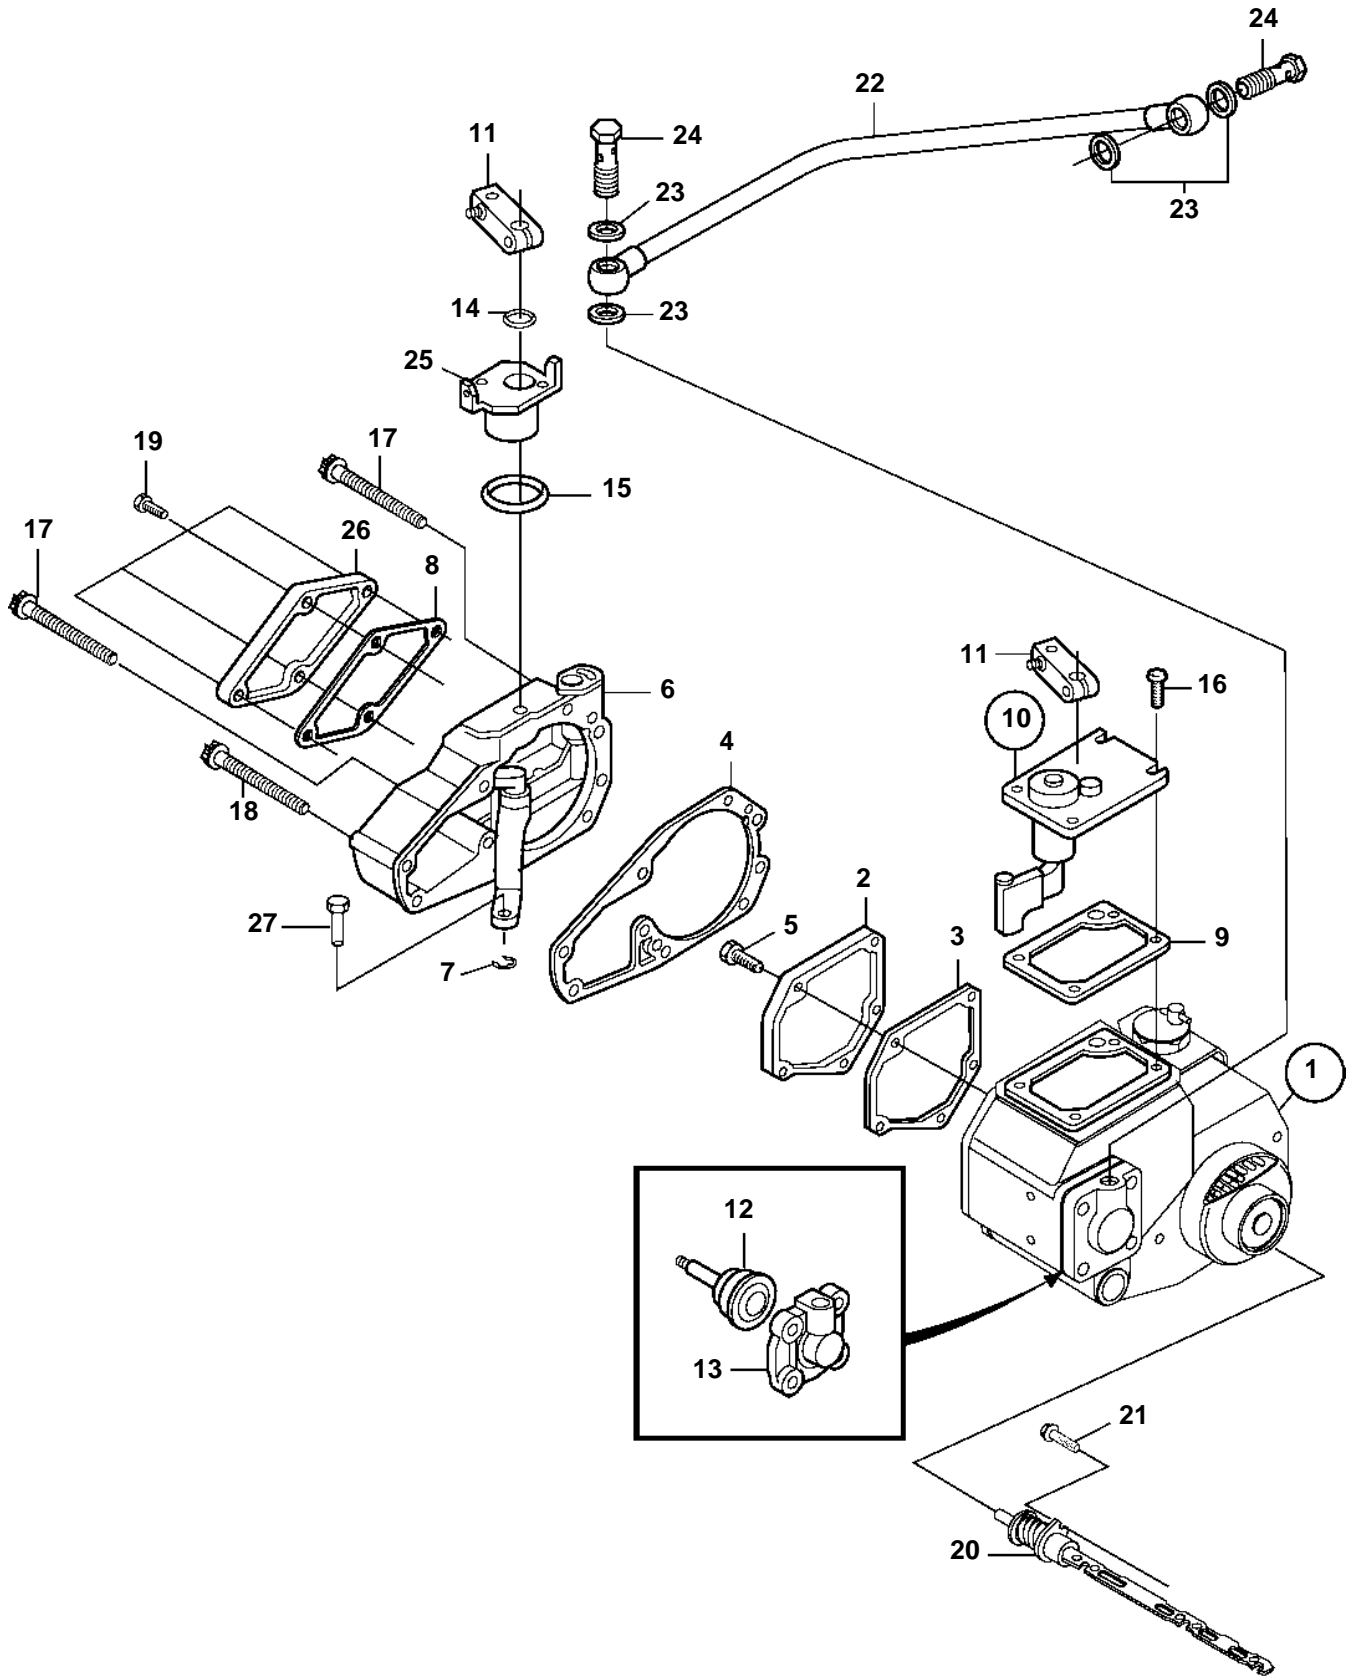

D5A-A T, D5A-A TA

## D5A-A T, D5A-A TA

REF	PART NO.	QTY	DESCRIPTION		NOTES
1	20518787	1	Regulator	SO	When ordering a governor as a spare part always state engine types, serialnumber, rated power and rated speed (rpm).
2		1	· Cover		
3	20405508	1	· Gasket		
4	20405510	1	· Gasket		
5	20504811	1	· Screw		
6		1	· Housing		
7		1	· Washer		
8	20405509	1	· Gasket		
9	20405507	1	· Gasket		
10	20412752	1	· Cover		
11		2	· · Lever		
12		1	· Piston		
13		1	· Cover		
14		1	· Ring		
15		1	· Ring		
16	20460067	1	Lock screw		Only use locking screw in case of repair. Locking screw can only be used once.
17	20460064	4	Screw		
18	20460065	1	Screw		
19	20460082	4	Lock screw, locking screw		
20	20405867	1	Control rod		
21	946173	1	Flange screw		(20405538). Prepared with locking fluid.
22	888781	1	Charge air pipe		
23	947281	4	Gasket		
24	980973	2	Hollow screw		
25		1	Stop lug		
26		1	Cover		
27		1	Pin		