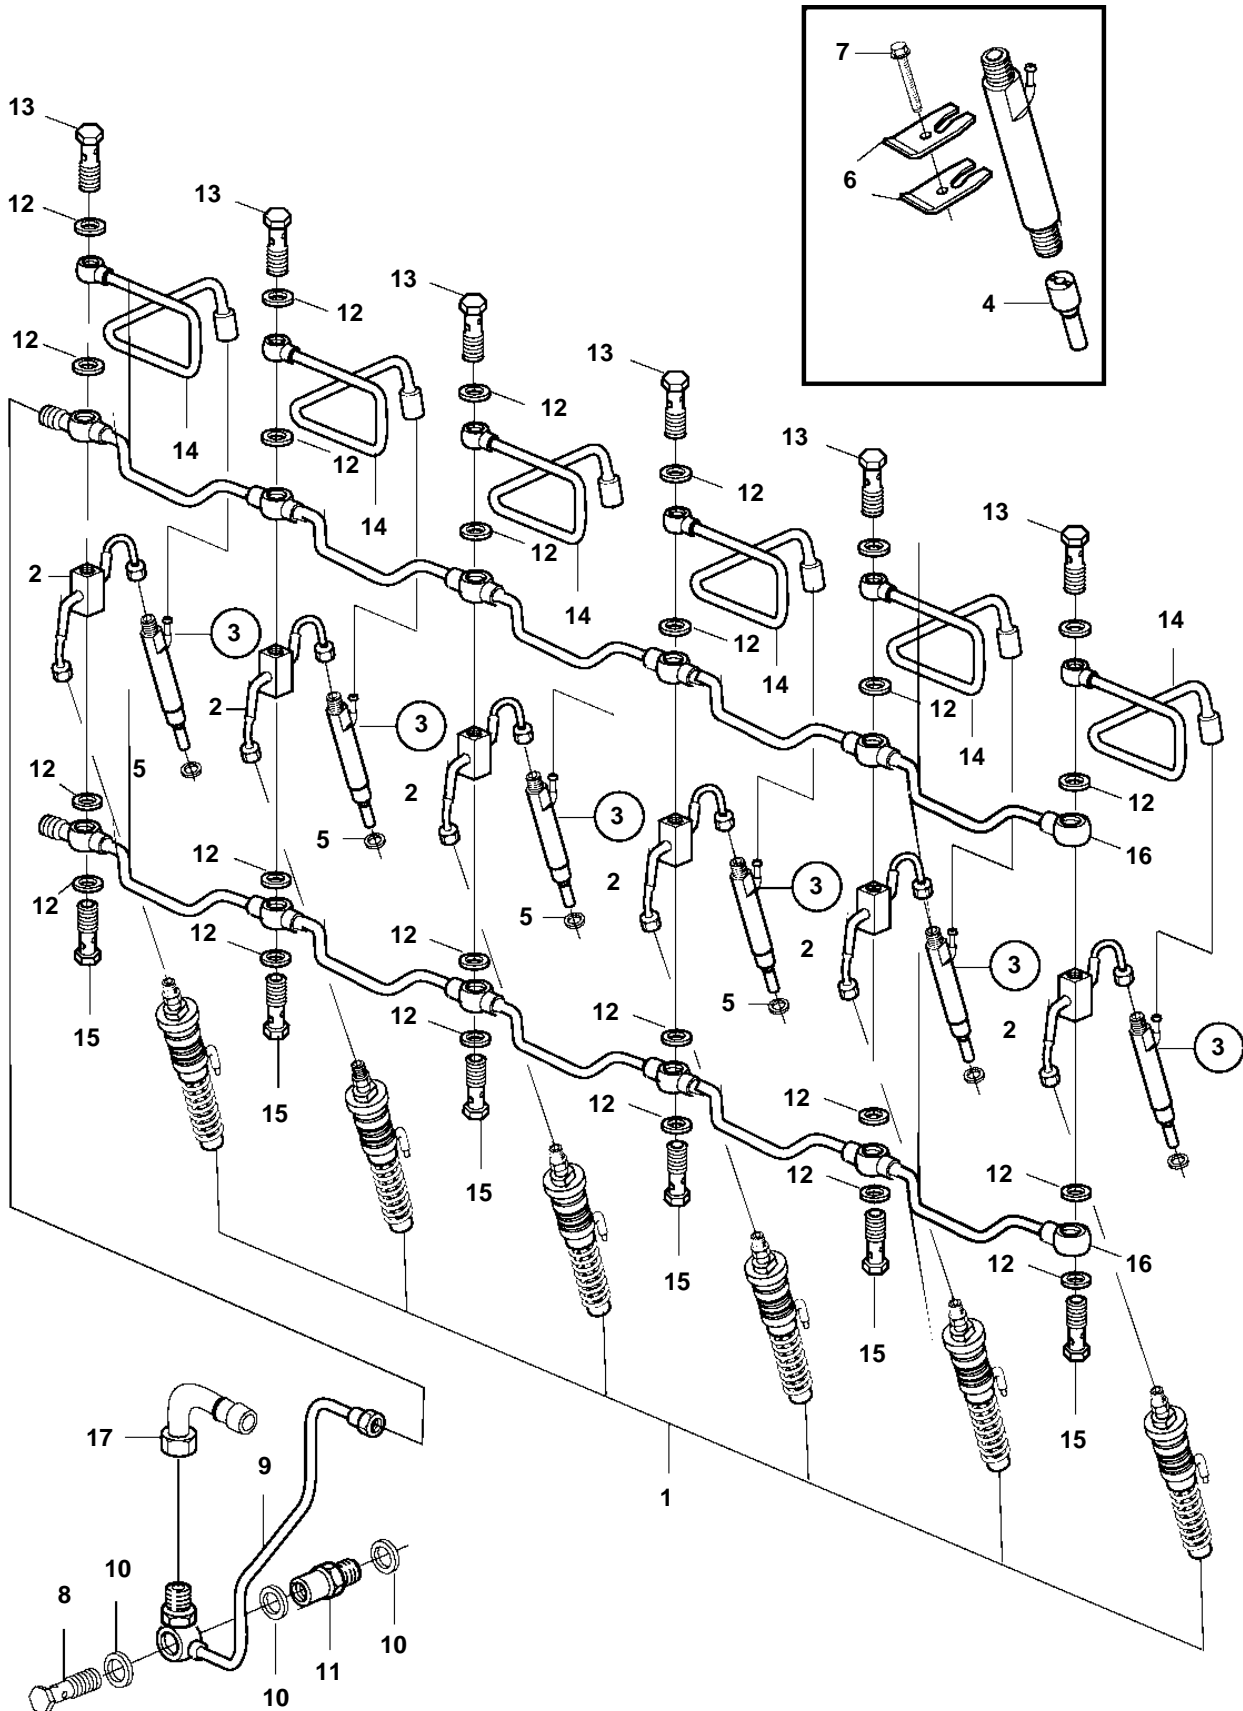

D7A-A TA, D7C-A TA

**D7A-A TA, D7C-A TA**

REF	PART NO.	QTY	DESCRIPTION	SEE SEC.	NOTES
1	20500360	6	Unit injector	6281	COM I
2	888763	6	Fuel line, delivery pipe		
3	888874	6	Injector		COM I
4	888761	6	· Nozzle		
5	11700426	6	Washer		
6	11700424	12	Retainer		
7	20405559	6	Screw		
8	20405847	1	Delivery valve		
9	888768	1	Leak-off pipe		
10	969011	3	Gasket		
11	888769	1	Spacer sleeve		
12	947620	30	· Gasket		
13	888766	6	Hollow screw		
14	888764	6	Leak-off pipe		
15	888767	6	Hollow screw		
16	888765	2	Leak-off pipe		
17	3586738	1	Hose connection		