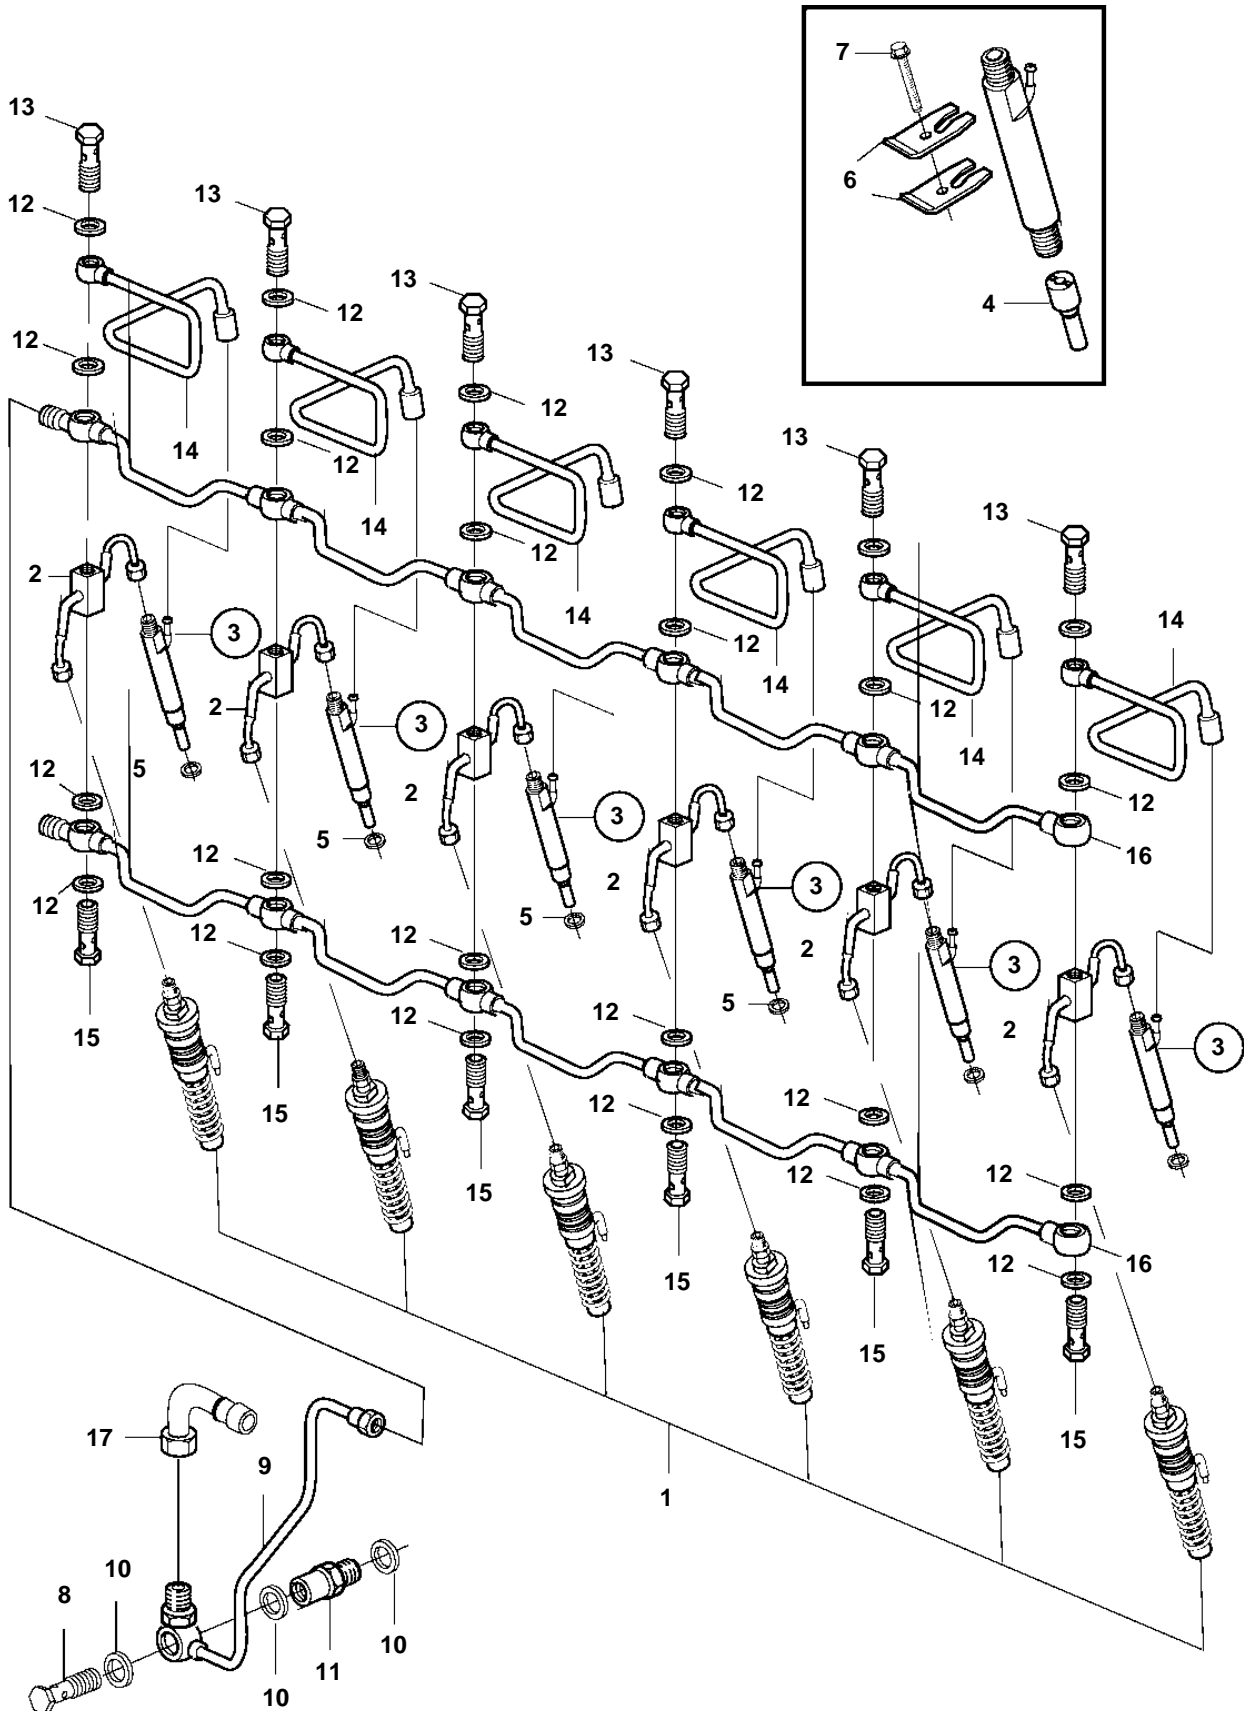

D7A-A T

19783

Upd: 21 NOV 2005

19783

7745900 - 23 - 6415

D7A-A T

REF	PART NO.	QTY	DESCRIPTION	SEE SEC.	NOTES
1	20500360	6	Unit injector	6281	COM I
2	888763	6	Fuel line, delivery pipe		CLASSIFIABLE
3		6	Injector		3587509. COM I. As spare part: 3587509
4	20508553	6	· Nozzle		
5	11700426	6	Washer		
6	11700424	12	Retainer		
7	20405559	6	Screw		
8	20405847	1	Delivery valve		
9	888768	1	Leak-off pipe		
10	969011	3	Gasket		
11	888769	1	Spacer sleeve		
12	947620	30	· Gasket		
13	888766	6	Hollow screw		
14	888764	6	Leak-off pipe		
15	888767	6	Hollow screw		
16	888765	2	Leak-off pipe		
17	3586738	1	Hose connection		