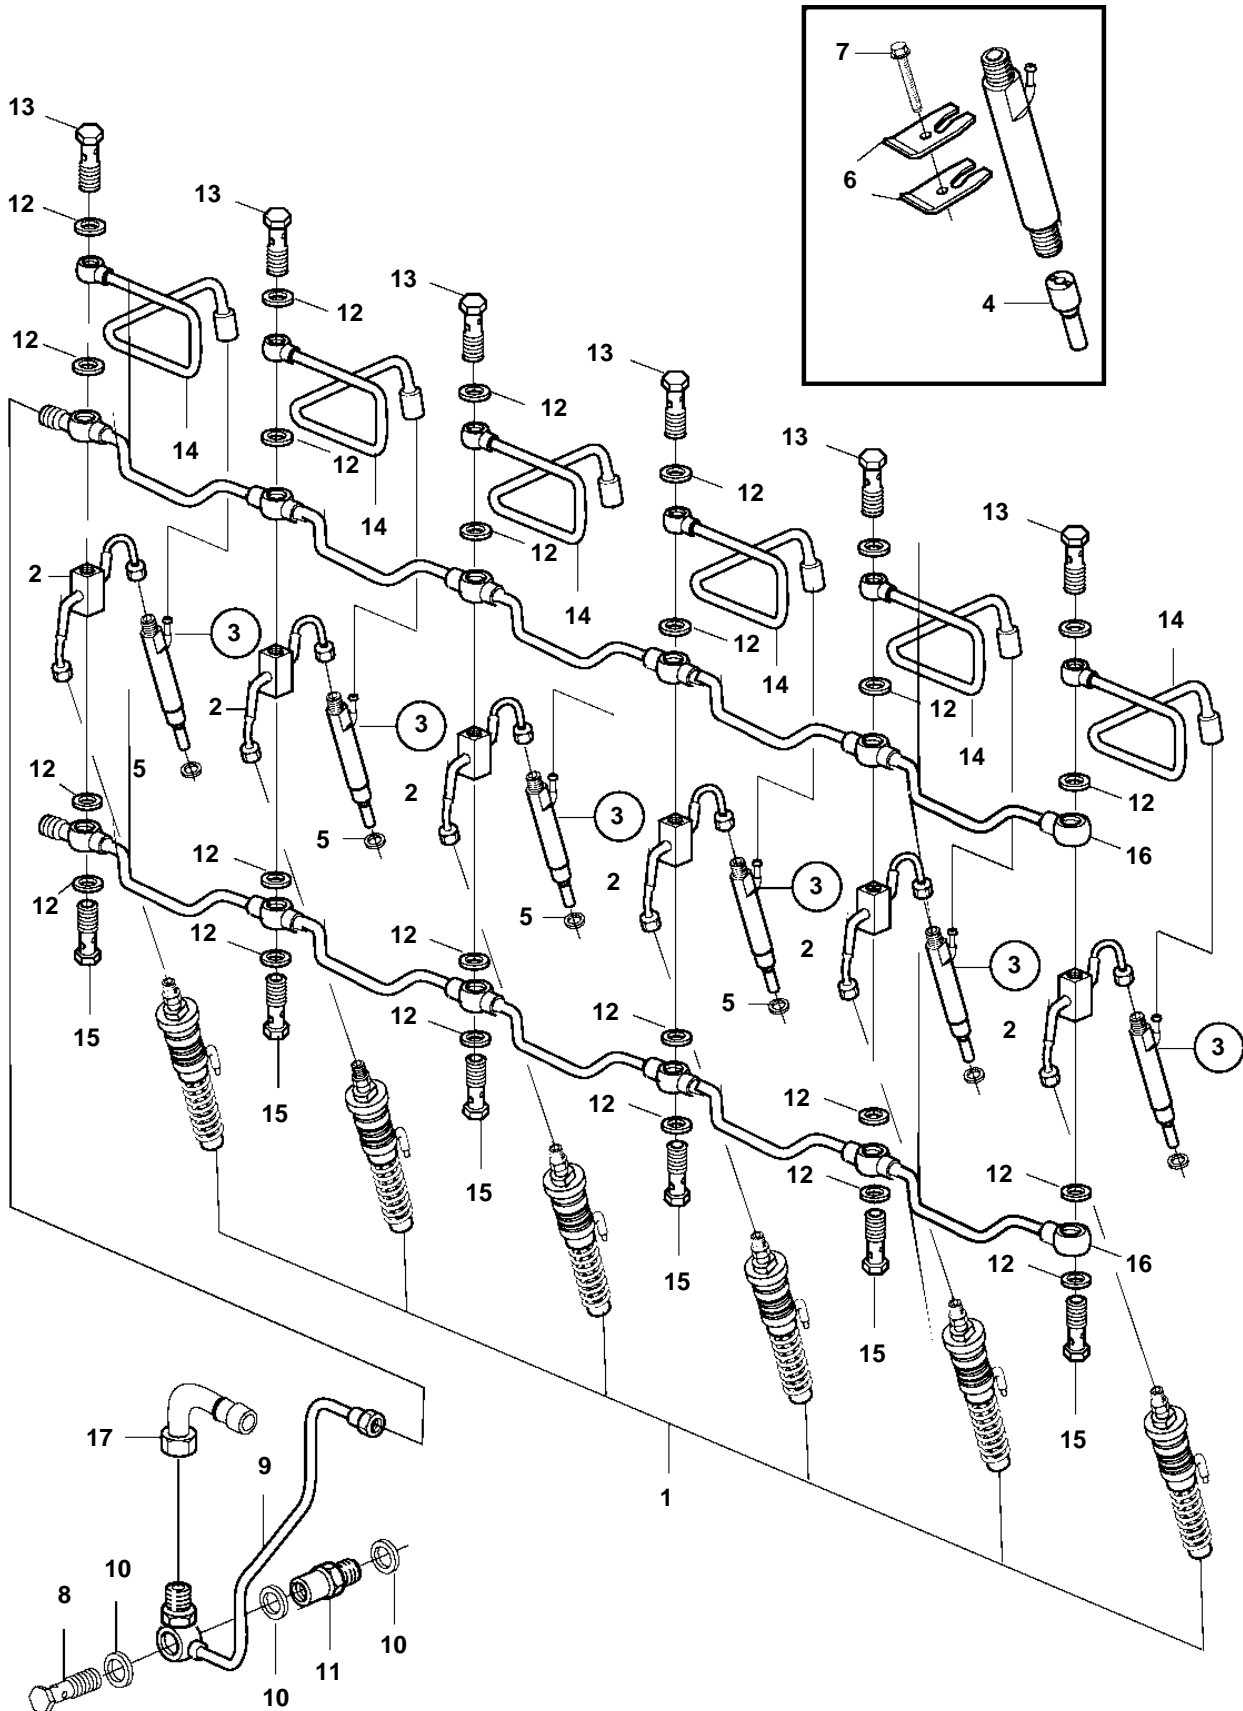

D7A-A TA, D7C-A TA

D7A-A TA, D7C-A TA

REF	PART NO.	QTY	DESCRIPTION	SEE SEC.	NOTES
1	20500360	6	Unit injector	6281	COM I
2	888762	6	Fuel line, delivery pipe		
3	888874	6	Injector		COM I
4	888761	6	· Nozzle		
5	11700426	6	Washer		
6	11700424	12	Retainer		
7	20405559	6	Screw		
8	20405847	1	Delivery valve		
9	888768	1	Leak-off pipe		
10	969011	3	Gasket		
11	888769	1	Spacer sleeve		
12	947620	30	· Gasket		
13	888766	6	Hollow screw		
14	888764	6	Leak-off pipe		
15	888767	6	Hollow screw		
16	888765	2	Leak-off pipe		
17	3586738	1	Hose connection		