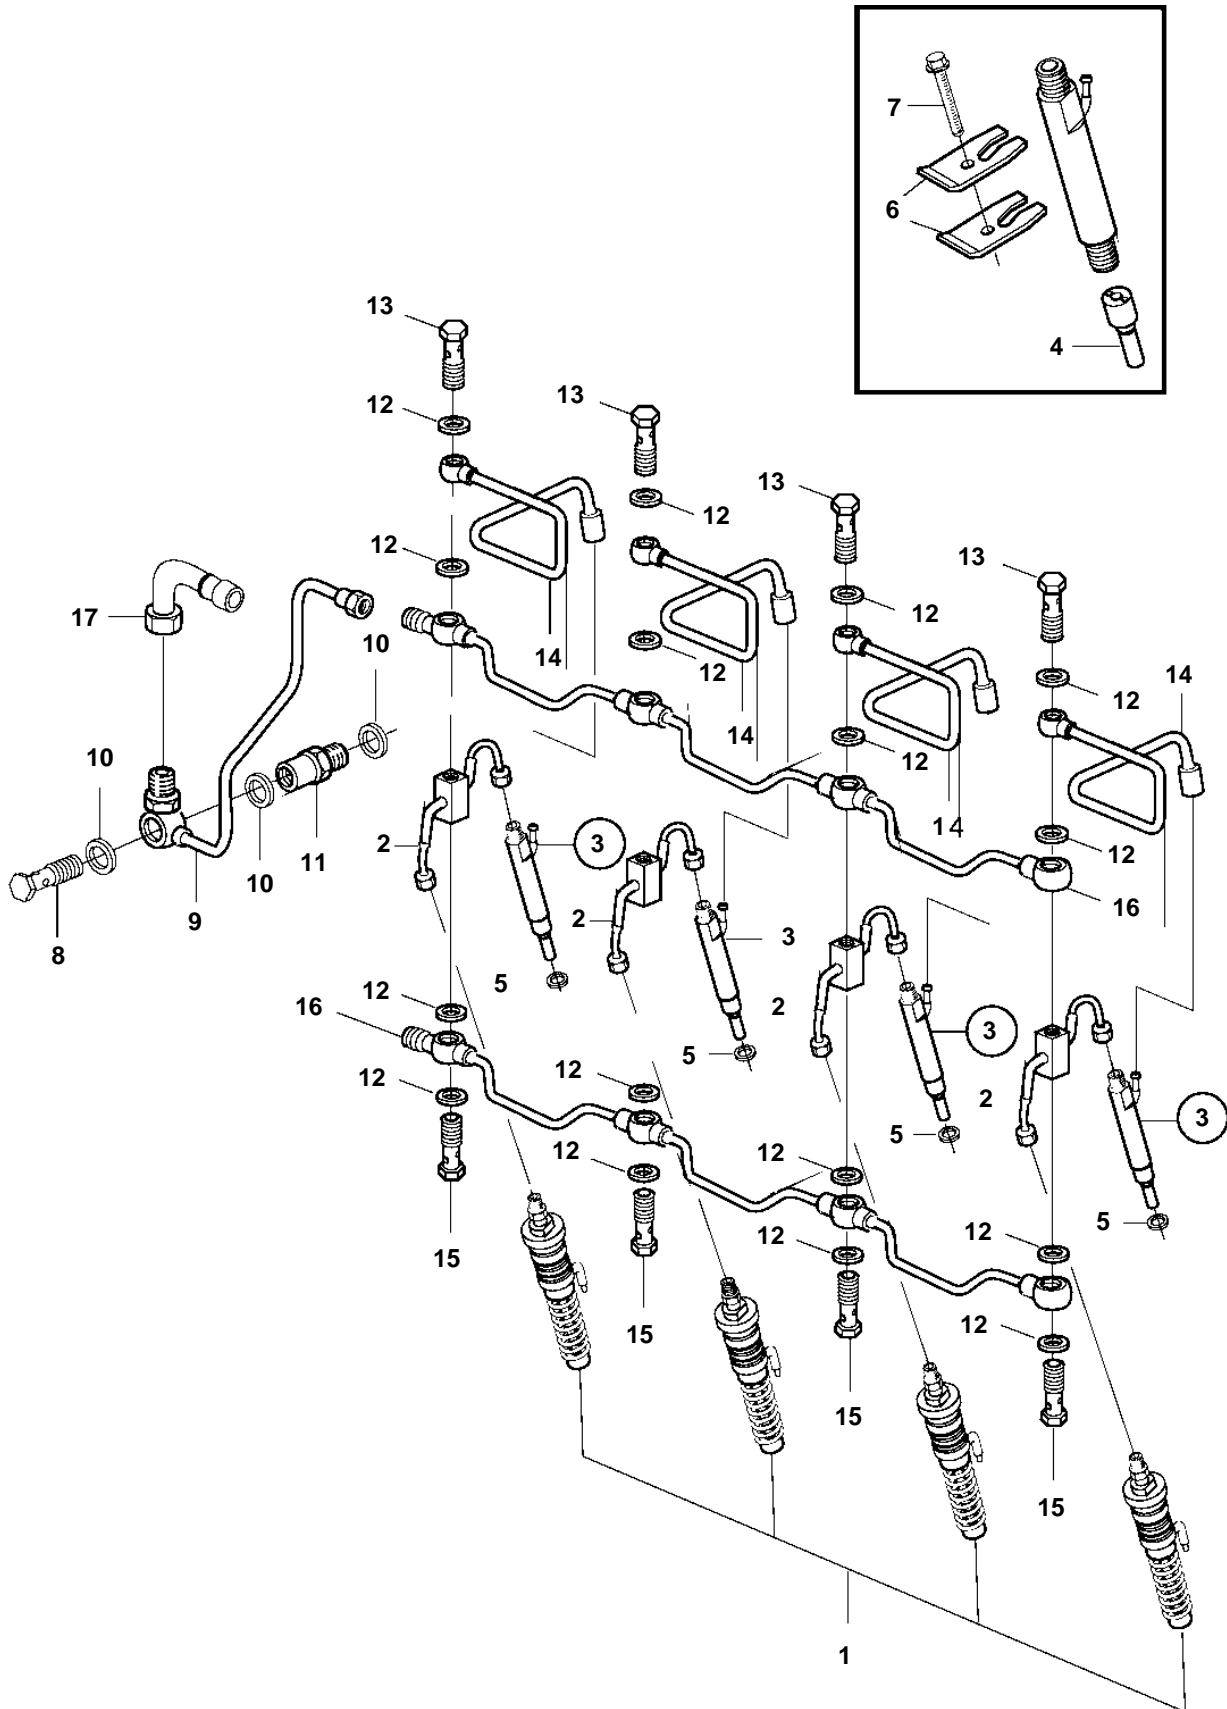

D5A-A TA

D5A-A TA

REF	PART NO.	QTY	DESCRIPTION	SEE SEC.	NOTES
1	20500360	4	Unit injector	6281	COM I
2	888762	4	Fuel line, delivery pipe		
3	888874	4	Injector		COM I
4	888761	4	· Nozzle		
5	11700426	4	Washer		
6	11700424	8	Retainer		
7	20405559	4	Screw		
8	20405847	1	Delivery valve		
9	888768	1	Leak-off pipe		
10	969011	3	Gasket		
11	888769	1	Spacer sleeve		
12	947620	20	· Gasket		
13	888766	4	Hollow screw		
14	888764	4	Leak-off pipe		
15	888767	4	Hollow screw		
16	888875	2	Leak-off pipe		
17	3586738	1	Hose connection		