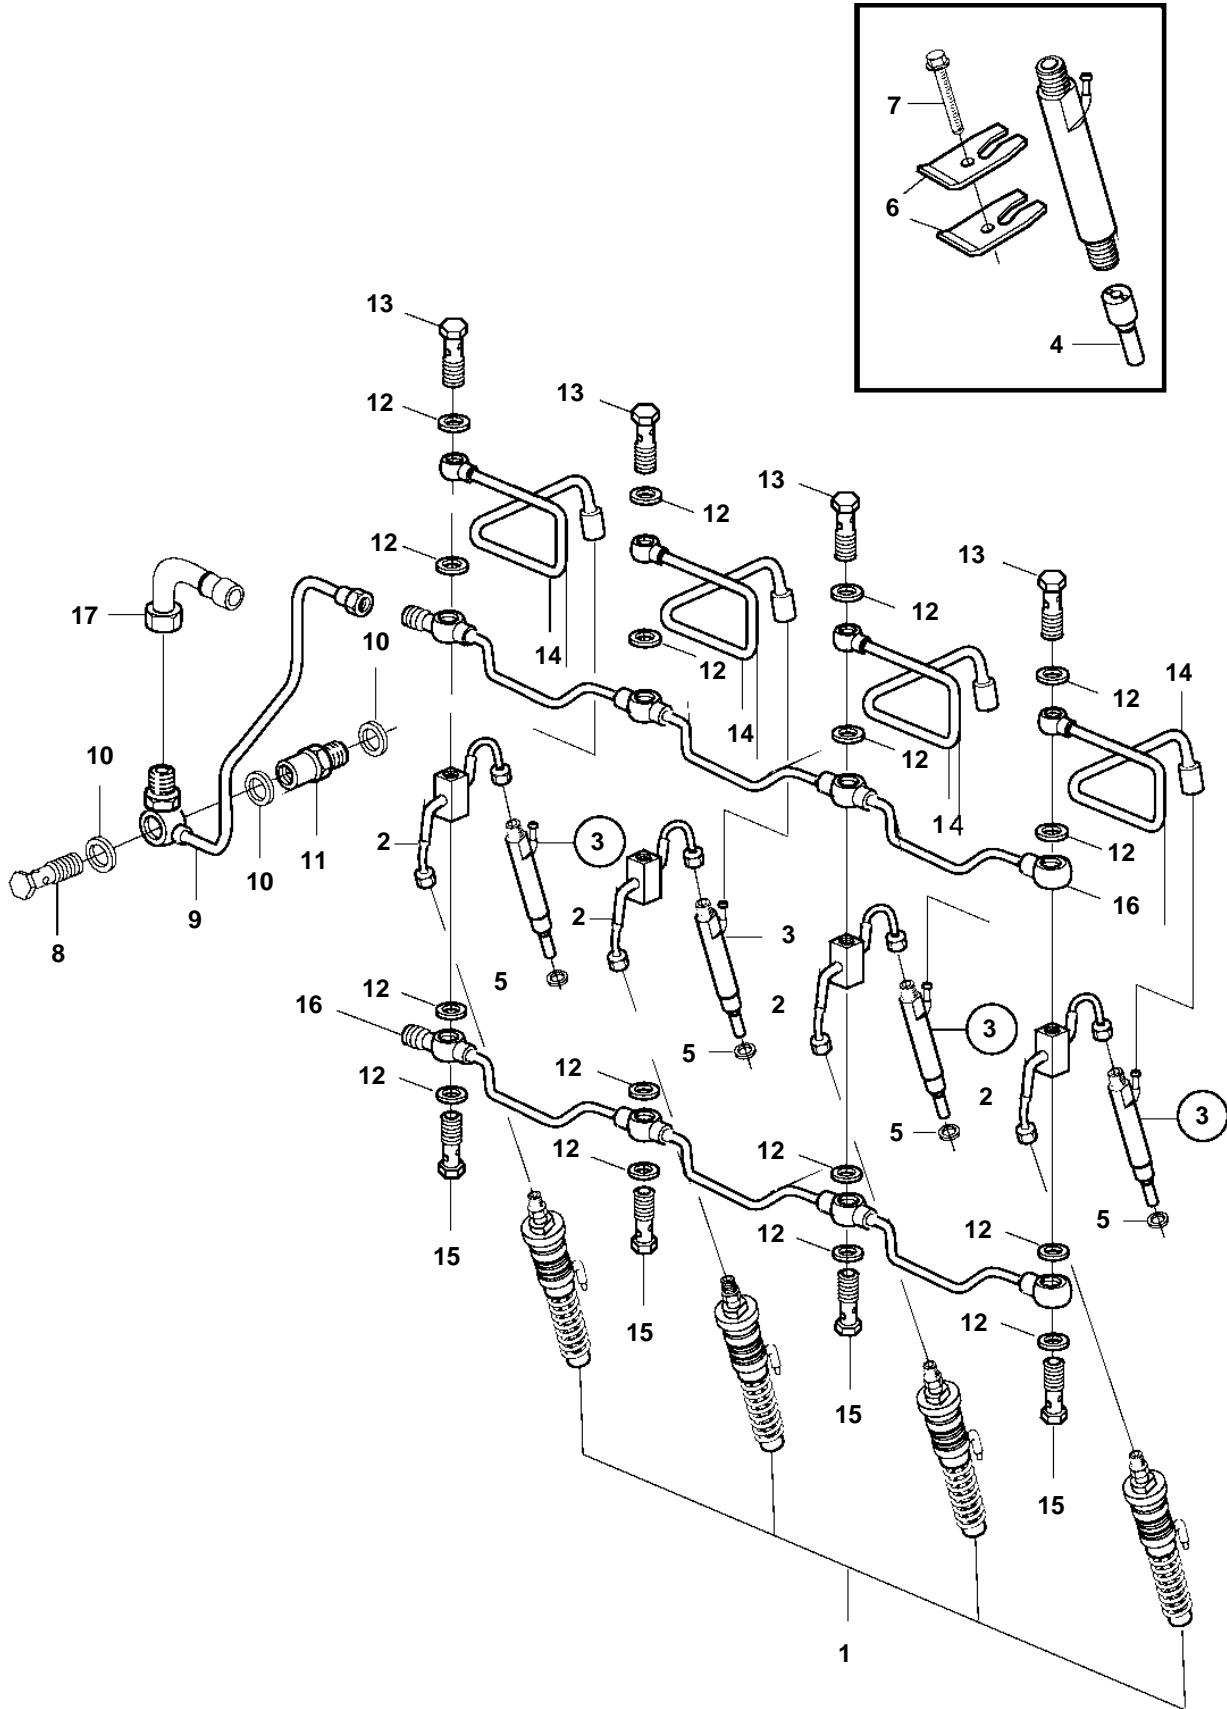

D5A-A T

D5A-A T

REF	PART NO.	QTY	DESCRIPTION	SEE SEC.	NOTES
1	20500360	4	Unit injector	6281	COM I
2	888762	4	Fuel line, delivery pipe		
3		4	Injector		3587509. COM I. As spare part: 3587509
4	20508553	4	· Nozzle		
5	11700426	4	Washer		
6	11700424	8	Retainer		
7	20405559	4	Screw		
8	20405847	1	Delivery valve		
9	888768	1	Leak-off pipe		
10	969011	3	Gasket		
11	888769	1	Spacer sleeve		
12	947620	20	· Gasket		
13	888766	4	Hollow screw		
14	888764	4	Leak-off pipe		
15	888767	4	Hollow screw		
16	888875	2	Leak-off pipe		
17	3586738	1	Hose connection		