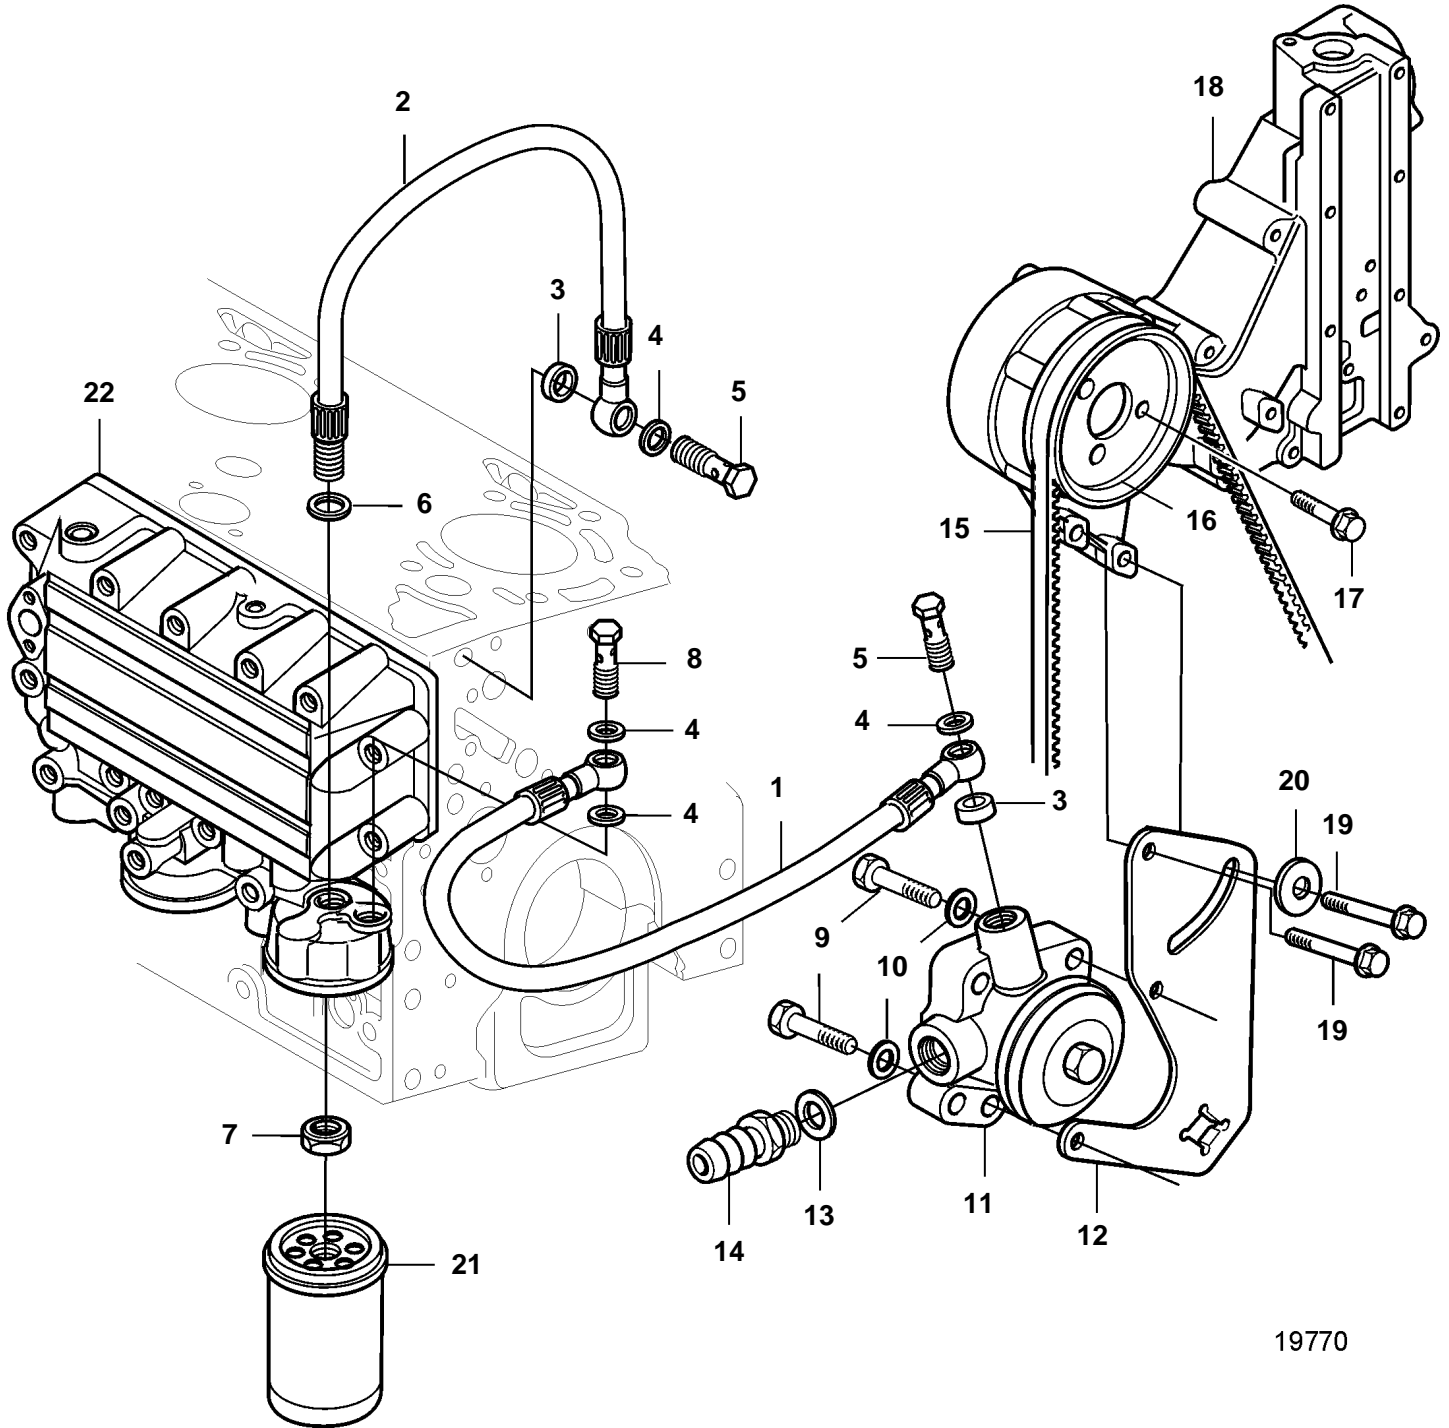

D5A-A T, D5A-A TA, D7A-A T, D7A-A TA, D7C-A TA

19770

D5A-A T, D5A-A TA, D7A-A T, D7A-A TA, D7C-A TA

REF	PART NO.	QTY	DESCRIPTION	SEE SEC.	NOTES
1	20460255	1	Fuel line		
2	20460256	1	Fuel line		
3	20405769	2	Sealing ring		
4	969011	4	Gasket		
5	20405562	2	Hollow screw		
6	947622	1	Gasket		
7	20441521	1	Nut		
8	25167	1	Hollow screw		
9	20450912	2	Screw		
10	20460063	2	Spring washer		
11	20460417	1	Fuel pump		
12	20460254	1	Bracket		
13	947622	1	Gasket		
14	20412596	1	Hose nipple		
15	976490	1	V-belt		L=1200mm
16	888715	1	Gear pulley		
17	20405792	3	Screw		L=16mm
18		1	Water pumpfan bracket		
				6488	
19	20544219	2	Screw		(20507154)
20	20405734	1	Washer		
21	3825133	1	Fuel filter		
22		1	Oil coolerhousing		
				6419	