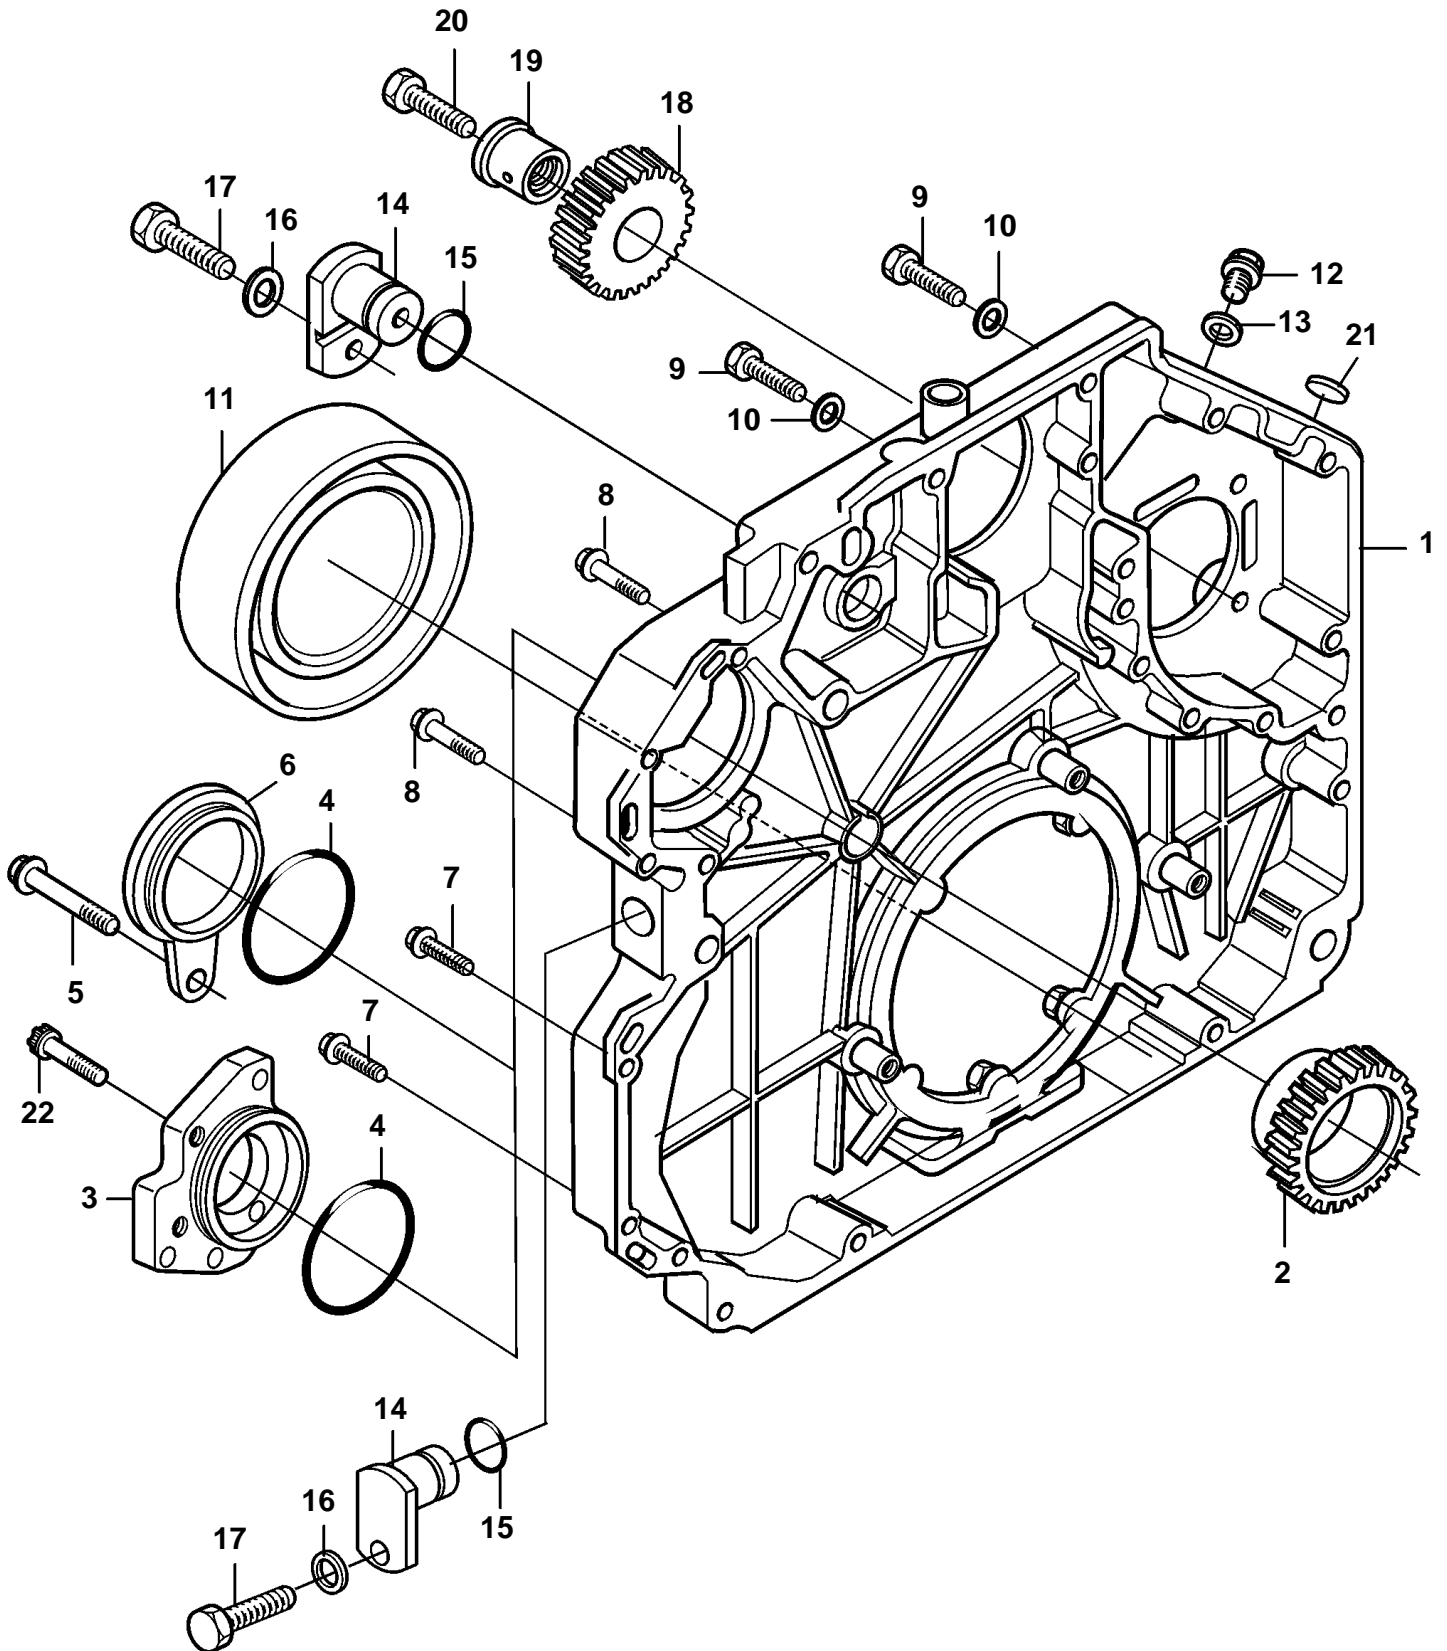

D5A-A T, D5A-A TA, D7A-A T, D7A-A TA, D7C-A TA

19723

D5A-A T, D5A-A TA, D7A-A T, D7A-A TA, D7C-A TA

REF	PART NO.	QTY	DESCRIPTION	SEE SEC.	NOTES
1	20405735	1	Timing gear casing		(20459974)
2	20512175	1	Gear		
3	20460507	1	Flange		PTO "C", 8 & 16cm ³ hydr. pump by keel cooling system. D5A & D7A T.
	3586614	1	Adapter	6366	PTO "C", 8 & 16cm ³ hydr. pump, freshwater system.
4	20405652	1	O-ring		
5	20516169	3	Screw		
6	20405740	1	Cover		REPL BY 20459901
	20459901	1	Cover		
7	20464460	12	Screw		
8	20450801	4	Screw		
9	20405653	2	Screw		
10	955900	2	Washer		
11	20412286	1	Sealing ring, crankshaft seal		
12	960630	1	Plug		
13	969011	1	Gasket		
14	20405553	1	Plug		
15	20459904	1	Sealing ring		
16	973494	1	Washer		
17	20405706	1	Screw		
18	20405558	1	Gear		
19	11700504	1	Pivot pin		
20	20405560	1	Screw		
21	20405605	1	Plug		
22	20464558	3	Screw		