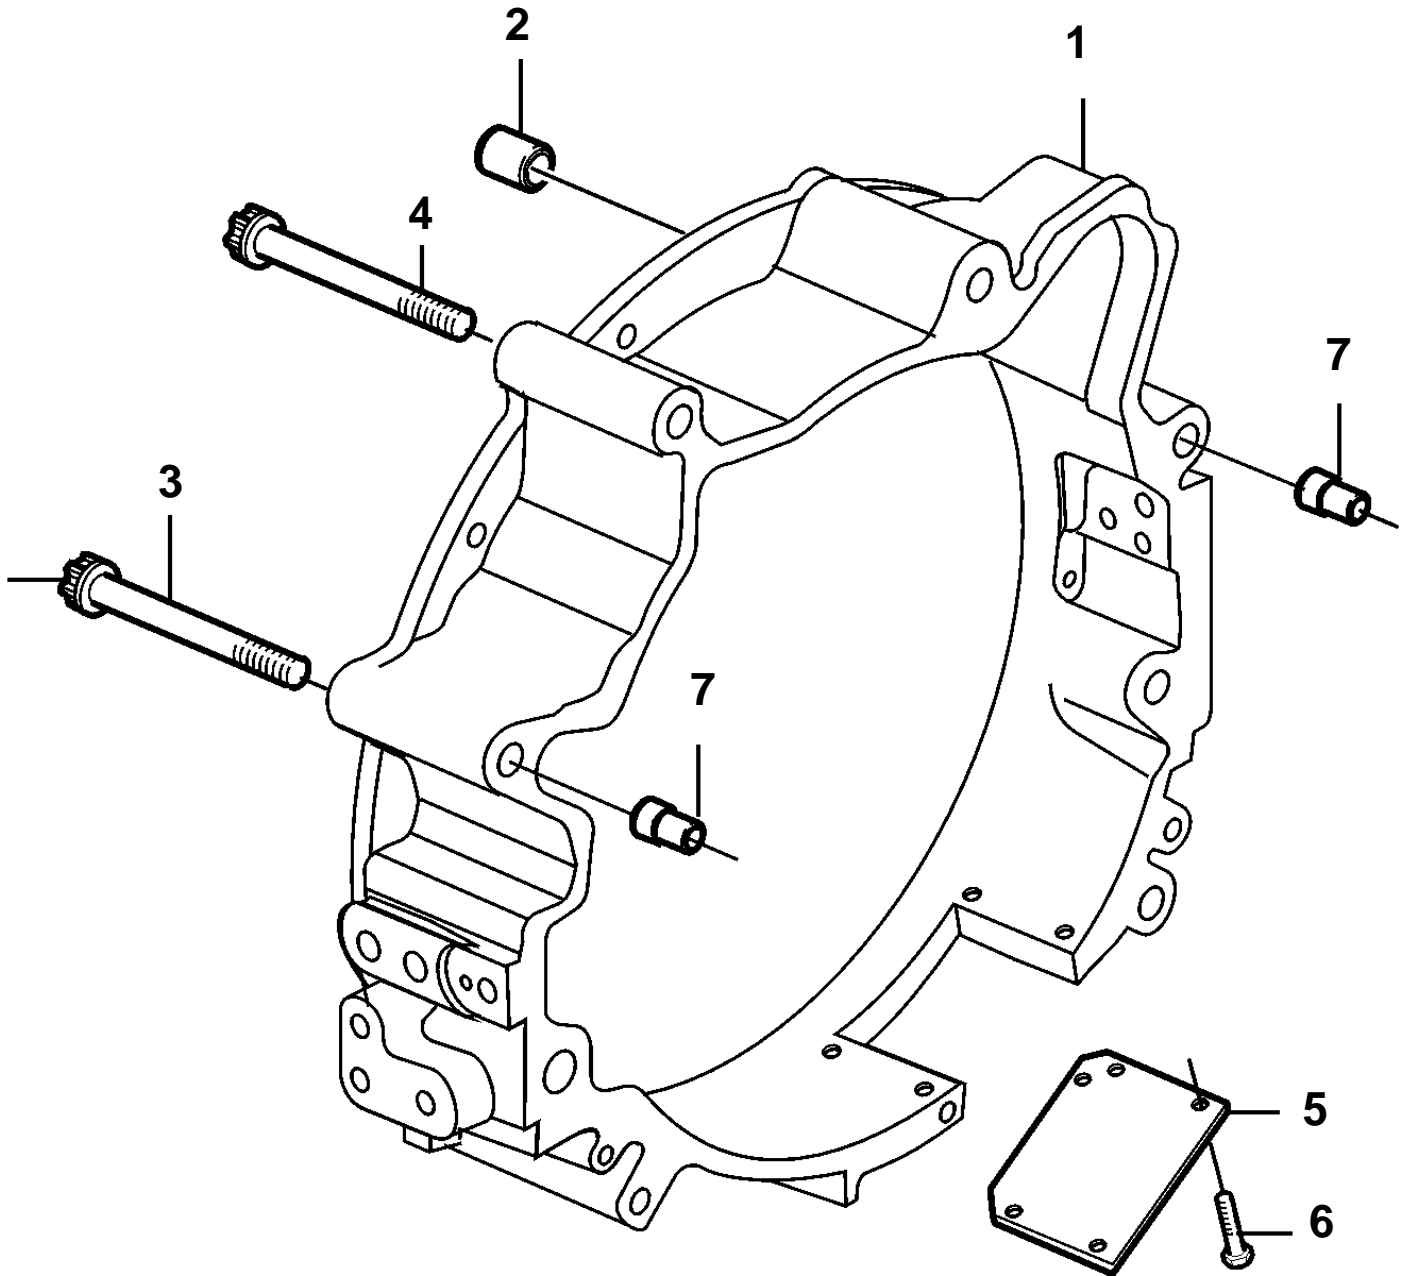

D5A-A T, D5A-A TA, D7A-A T, D7A-A TA, D7C-A TA

19711

D5A-A T, D5A-A TA, D7A-A T, D7A-A TA, D7C-A TA

REF	PART NO.	QTY	DESCRIPTION	NOTES
1	20459990	1	Flywheel housing	
2	20405887	2	Bushing	
3	20405714	2	Screw	L=160mm
4	20405715	4	Screw	L=150mm
5	20547288	1	Cover plate	
6	955269	4	Screw	L=12mm
7	20405646	2	Bushing	