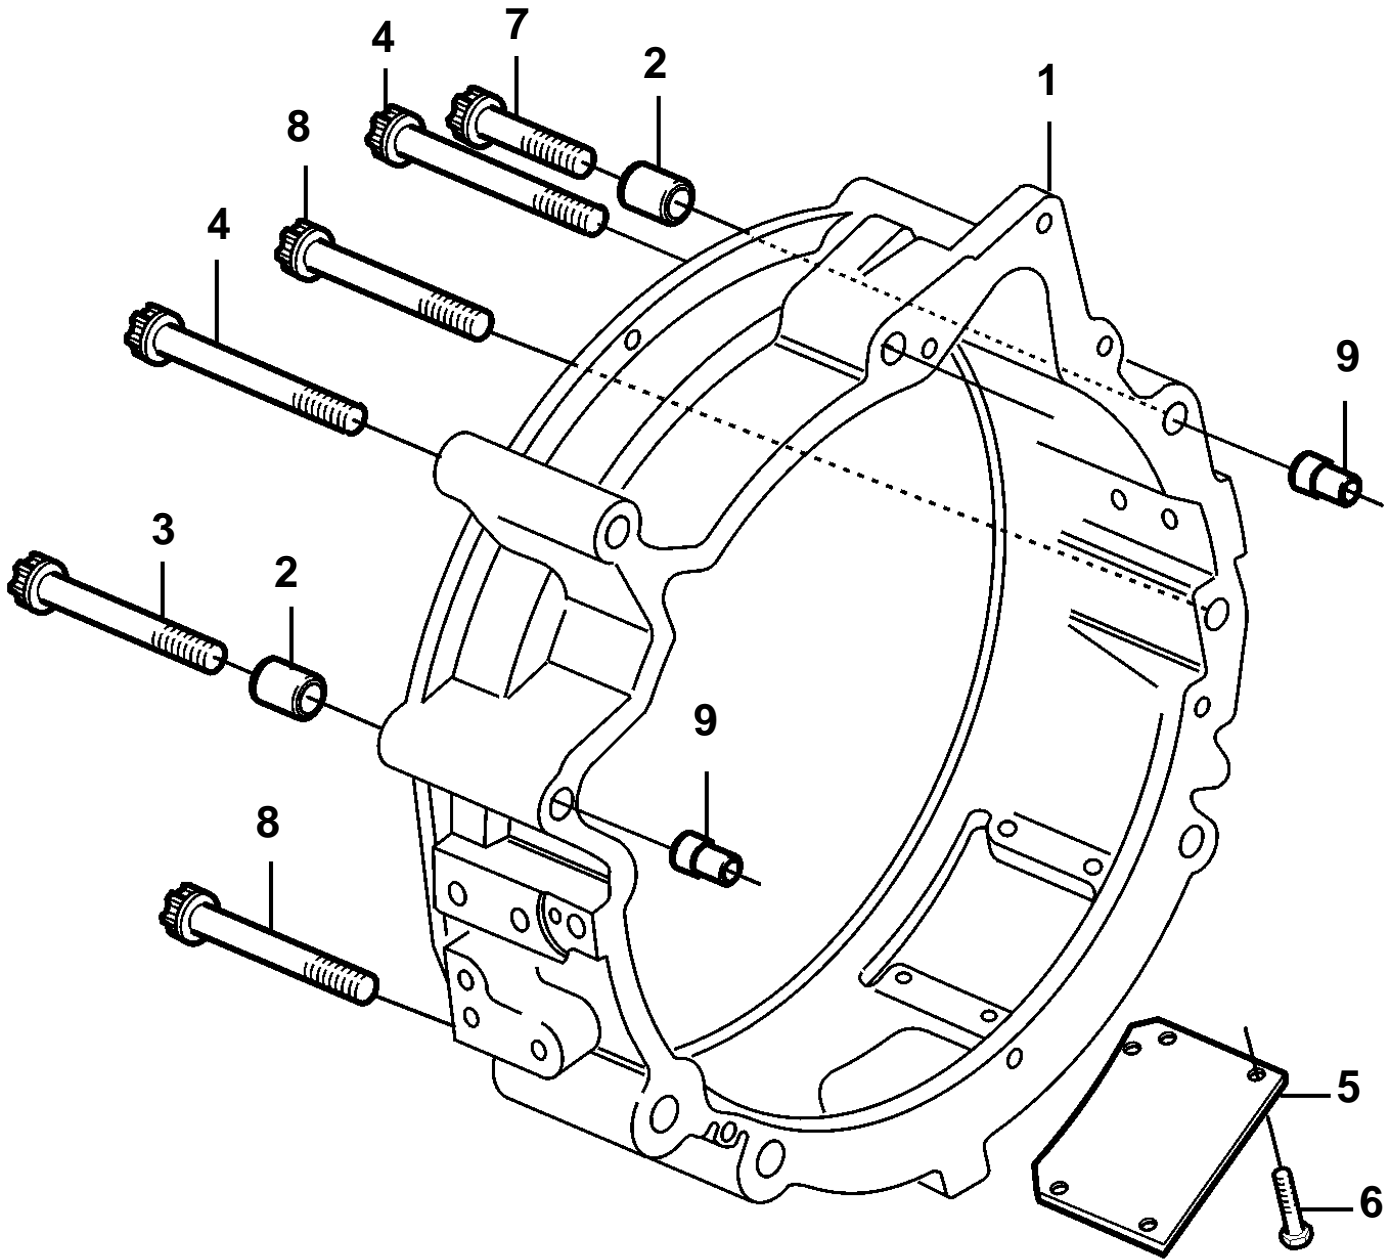

D5A-A T, D5A-A TA, D7A-A T, D7A-A TA, D7C-A TA

19543

D5A-A T, D5A-A TA, D7A-A T, D7A-A TA, D7C-A TA

REF	PART NO.	QTY	DESCRIPTION	NOTES
1	20450790	1	Flywheel housing	
2	20405887	2	Bushing	
3	20459985	1	Screw	L=150mm
4	20459984	2	Screw	L=140mm
5	20405648	1	Cover plate	
6	20459986	4	Screw	L=10mm
7	20523901	1	Screw	
8	20459991	2	Screw	
9	20405646	2	Bushing	