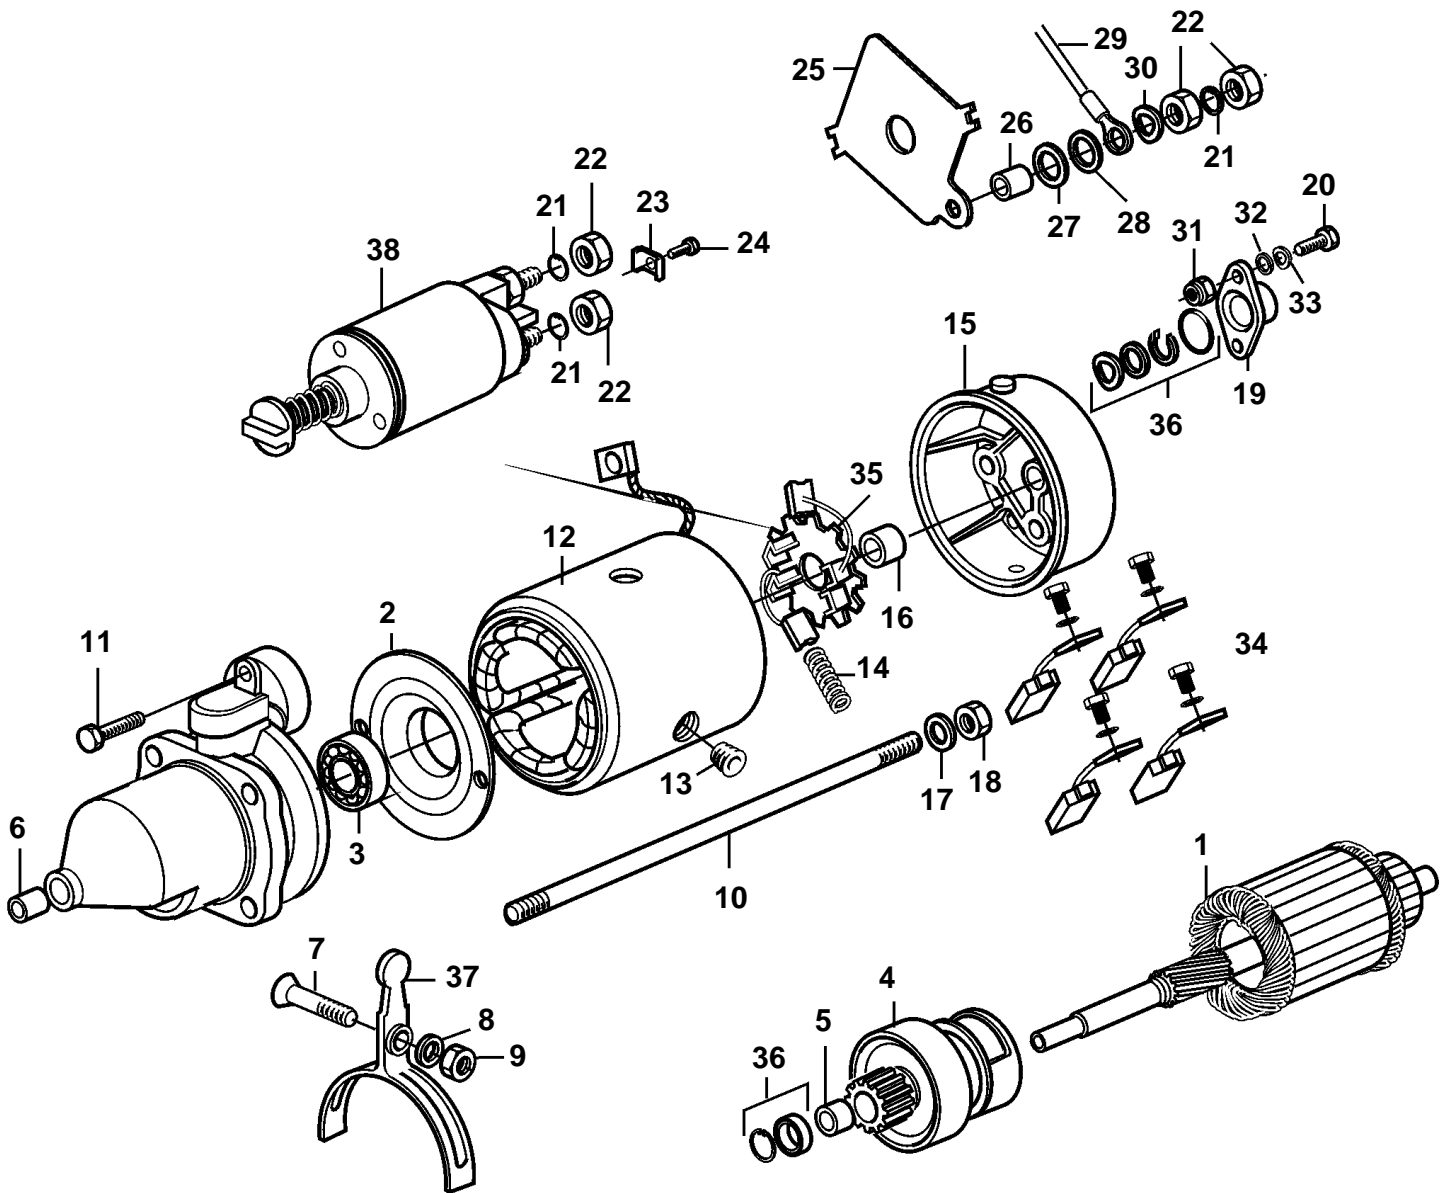

D5A-A T, D5A-A TA, D7A-A T, D7A-A TA, D7C-A TA

19845

D5A-A T, D5A-A TA, D7A-A T, D7A-A TA, D7C-A TA

REF	PART NO.	QTY	DESCRIPTION
1		1	Rotor
2		1	Bearing
3		1	Bearing sleeve
4	888855	1	Pinion
5		2	Sleeve
6	20460112	1	Bushing
7		1	Screw
8		1	Spring washer
9		1	Nut
10		2	Pin
11		3	Screw
12		1	Winding
13		4	Screw
14	20460114	4	Compression spring
15		1	Bearing
16	20460113	1	Bearing bushing
17		2	Washer
18		2	Nut
19		1	Cardboard tube
20		2	Screw
21		2	Lock washer
22		2	Nut
23	20460120	1	Clamp
24		1	Screw
25		1	Plate
26		1	Sleeve
27		1	Washer
28	20460127	1	Washer
29		1	Cable
30		1	Spring washer
31		2	Sleeve
32		2	Washer
33		2	Spring washer
34	888856	1	Carbon brush
35		1	Bracket
36		1	Kit
37		1	Engagement lever
38	888857	1	Solenoid switch
39		1	Drive bearing