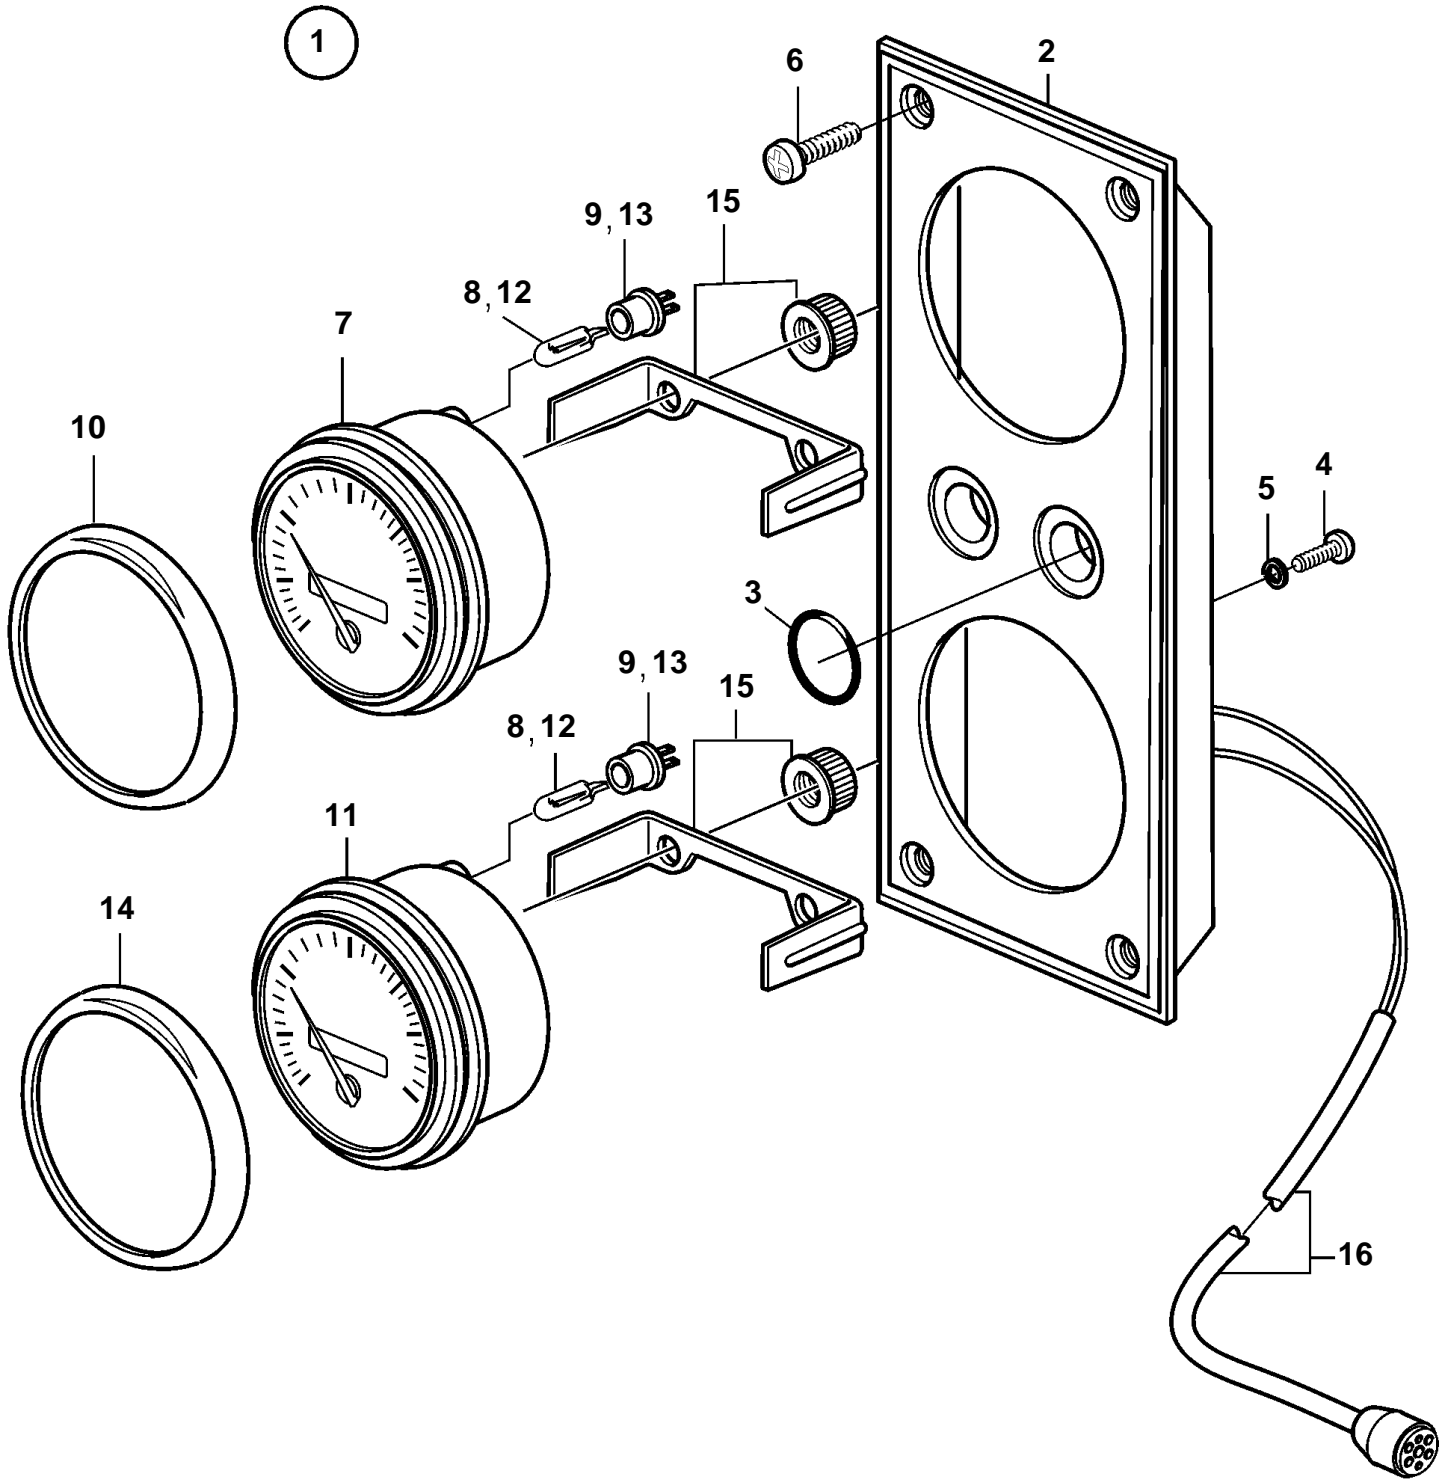

D5A-A T, D5A-A TA, D7A-A T, D7A-A TA, D7C-A TA

19848

D5A-A T, D5A-A TA, D7A-A T, D7A-A TA, D7C-A TA

REF	PART NO.	QTY	DESCRIPTION	NOTES
1	872282	1	Instrument panel	White coloured stripe.
2		1	· Instrument panel	White coloured stripe.
3	828607	2	· · Cover plate	
4	949947	1	· · Screw	
5	941904	1	· · Spring washer	
6	828647	4	· · Screw	
7	873201	1	· Oil pressure gauge	(863936)
8	863946	1	· · Bulb	RED. Withe bulb 19923 can be mounted in bulb socket 863945.
9	863945	1	· · Bulb socket	
10	858643	1	· Front ring	
11	873205	1	· Turbo pressure gauge	0-3bar
12	863946	1	· · Bulb	RED. Withe bulb 19923 can be mounted in bulb socket 863945.
13	863945	1	· · Bulb socket	
14	858643	1	· Front ring	
15	873207	2	Retainer	
16		1	· Cable trunkElectrical materials	