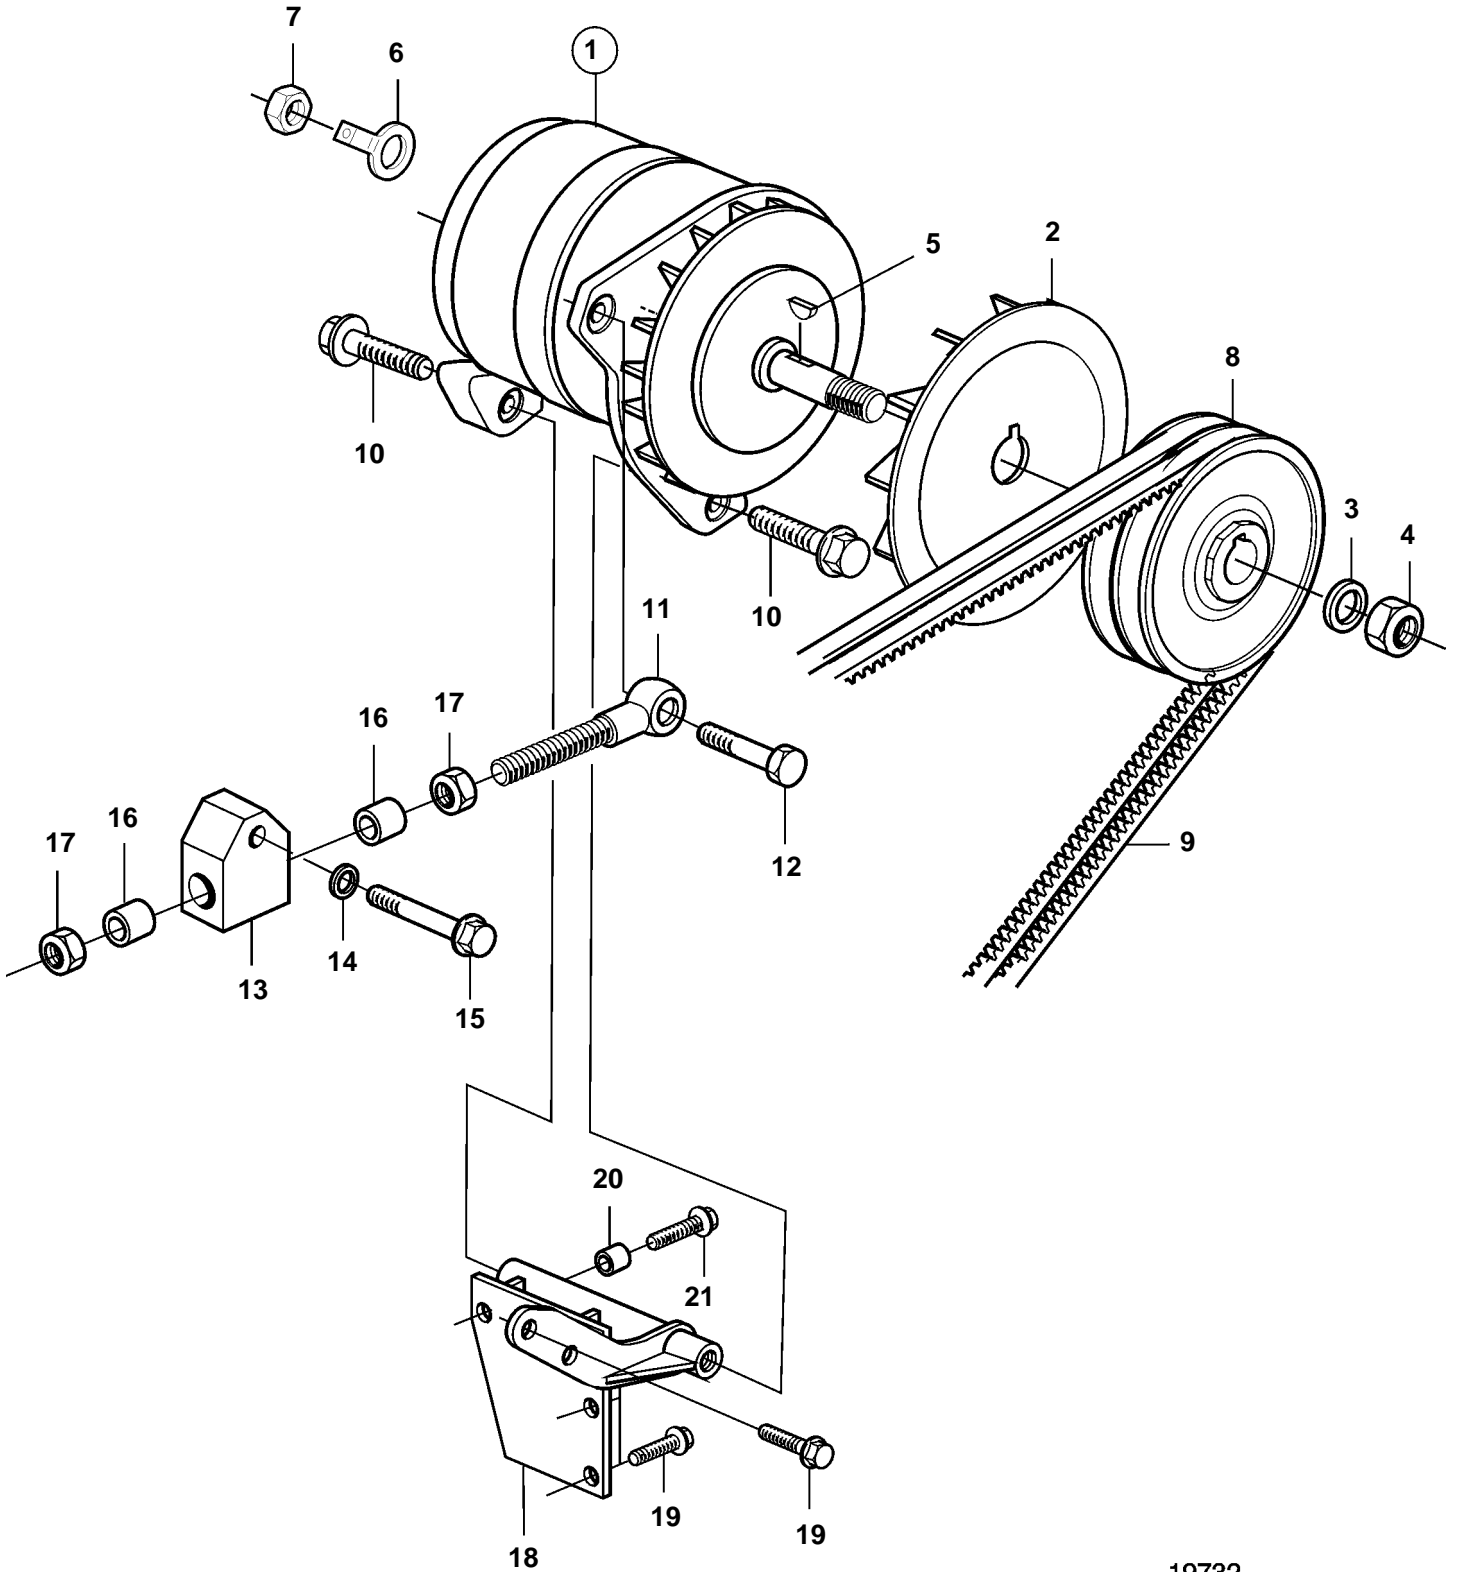

D5A-A T, D5A-A TA, D7A-A T, D7A-A TA, D7C-A TA

19732

D5A-A T, D5A-A TA, D7A-A T, D7A-A TA, D7C-A TA

| REF | PART NO. | QTY | DESCRIPTION | SEE SEC. | NOTES |
|-----|----------|-----|----------------------|----------|-------------------------------|
| 1 | 20460366 | 1 | Alternator, 28V 140A | | |
| | | | | 6358 | |
| 2 | | 1 | · Fan | | |
| 3 | | 1 | · Washer | | |
| 4 | | 1 | · Nut | | |
| 5 | | 1 | · Woodruff key | | |
| 6 | | 1 | Plug | | |
| 7 | 955781 | 1 | Nut | | |
| 8 | 20460359 | 1 | Pulley | | |
| 9 | 966702 | 1 | V-belt kit | | L=1375mm. Delivered as a kit. |
| 10 | 20460864 | 2 | Screw | | L=50mm |
| 11 | 3586487 | 1 | Eye bolt | | |
| 12 | 3586563 | 1 | Hexagon screw | | L=35mm |
| 13 | 20460865 | 1 | Bracket | | |
| 14 | 20405802 | 2 | Washer | | |
| 15 | 20464460 | 1 | Screw | | L=35mm |
| 16 | 3586534 | 2 | Bushing | | |
| 17 | 3586544 | 2 | Nut | | |
| 18 | 3586484 | 1 | Bracket | | L=170mm |
| 19 | 949578 | 5 | Screw | SO | L=25mm |
| 20 | 3586564 | 1 | Bushing | | |
| 21 | 20405672 | 1 | Screw | | |