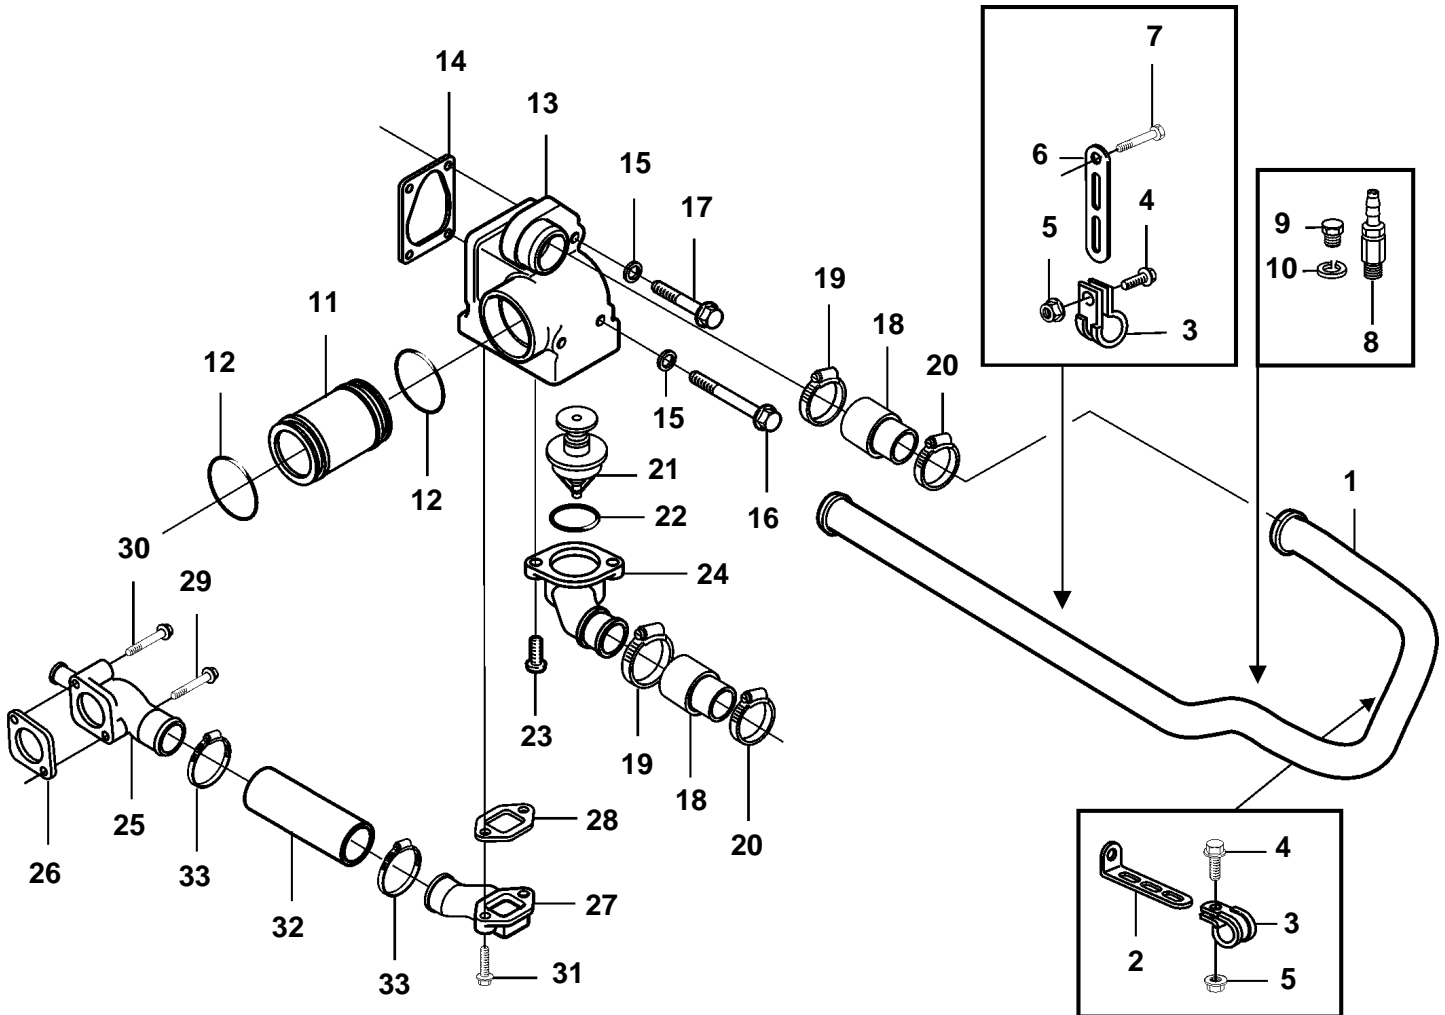

D7A-A T

19801

D7A-A T

REF	PART NO.	QTY	DESCRIPTION	NOTES
1	3839054	1	Water pipe	L=818mm
2	965562	1	Bracket	
3	969194	2	Clamp	
4	946173	2	Flange screw	
5	945408	2	Flange nut	
6	965544	1	Bracket	
7	970891	1	Screw	L=130mm
8	966871	1	Tap	
9	479956	1	Plug	
10	941908	1	Spring washer	
11	888827	1	Water pipe	
12	20412325	2	Sealing ring	
13	888844	1	Thermostat housing	
14	888845	1	Gasket	
15	976945	2	Washer	
16	967825	2	Screw	L=165mm
17	888847	2	Screw	L=115mm
18	3837438	2	Hose	
19	943479	2	Hose clamp	
20	943478	2	Clamp	
21	20450736	1	Thermostat	83°C
22	20459961	1	Sealing ring	
23	20450713	2	Screw	
24	888849	1	Discharge pipe	
25	888817	1	Discharge pipe	
26	20412341	1	Gasket	
27	888818	1	Water inlet pipe	
28	888820	1	Gasket	
29	20460124	1	Screw	L=95mm
30	20405917	1	Screw	L=80mm
31	20405709	2	Screw	L=55mm
32	888841	1	Hose	L=205mm
33	943480	2	Clamp	