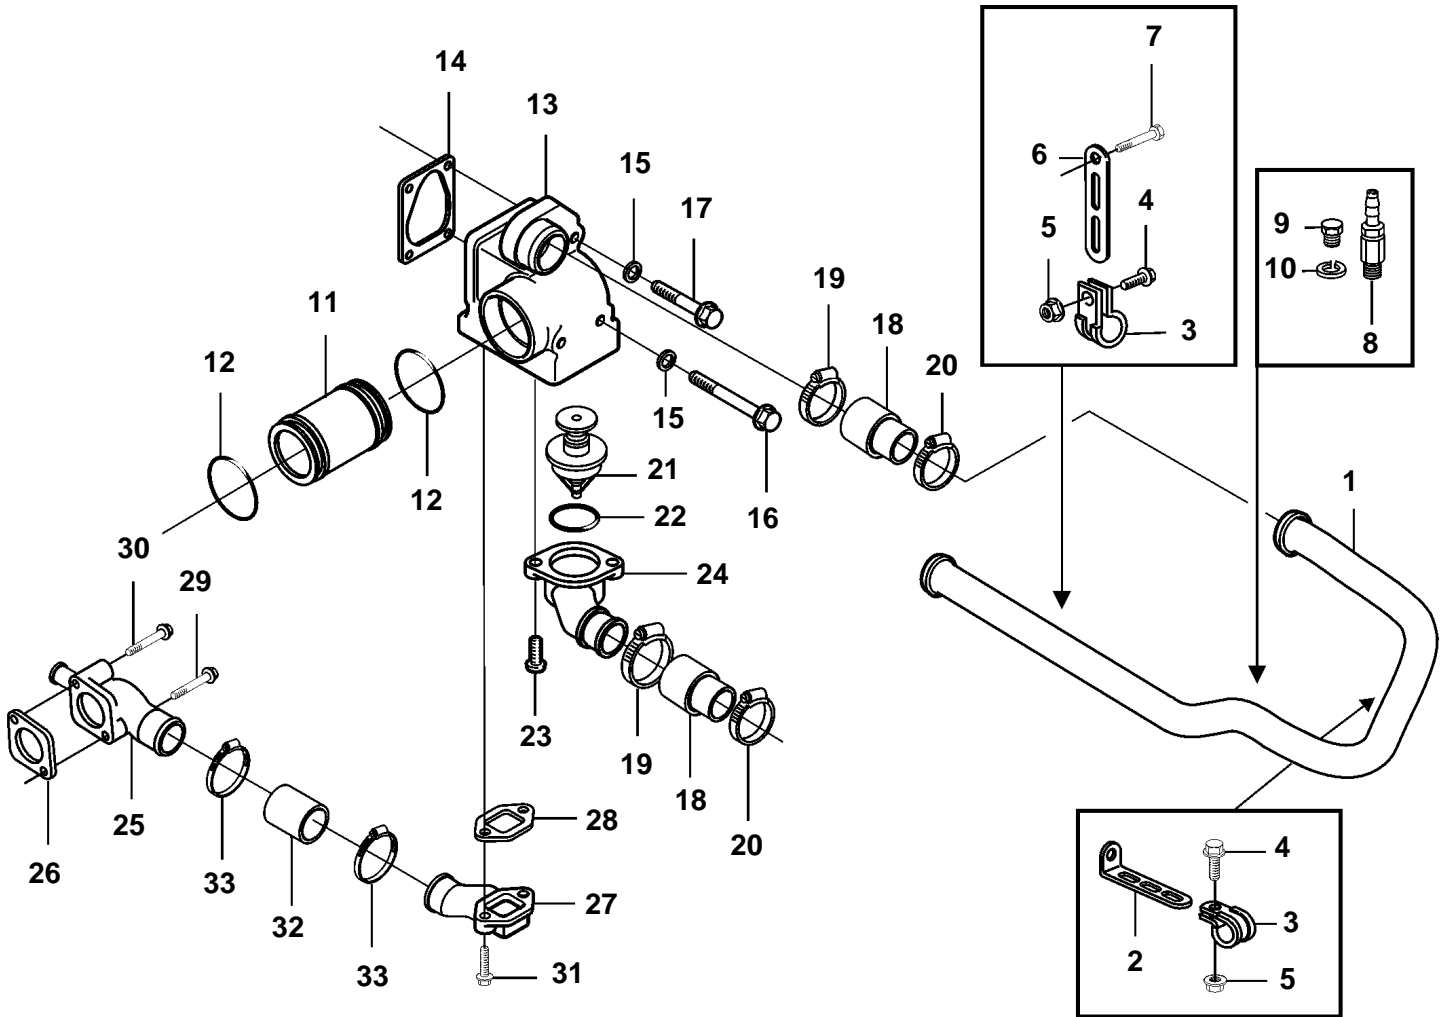

D5A-A T

19805

D5A-A T

REF	PART NO.	QTY	DESCRIPTION	NOTES
1	3839053	1	Water pipe	L=554mm
2	965562	1	Bracket	
3	969194	2	Clamp	
4	946173	2	Flange screw	
5	945408	2	Flange nut	
6	965544	1	Bracket	
7	970891	1	Screw	L=130mm
8	966871	1	Tap	
9	479956	1	Plug	
10	941908	1	Spring washer	
11	888827	1	Water pipe	
12	20412325	2	Sealing ring	
13	888844	1	Thermostat housing	
14	888845	1	Gasket	
15	976945	2	Washer	
16	967825	2	Screw	L=165mm
17	888847	2	Screw	L=115mm
18	3837438	2	Hose	
19	943479	2	Hose clamp	
20	943478	2	Clamp	
21	20450736	1	Thermostat	83°C
22	20459961	1	Sealing ring	
23	20450713	2	Screw	
24	888849	1	Discharge pipe	
25	888817	1	Discharge pipe	
26	20412341	1	Gasket	
27	888818	1	Water inlet pipe	
28	888820	1	Gasket	
29	20460124	1	Screw	L=95mm
30	20405917	1	Screw	L=80mm
31	20405709	2	Screw	L=55mm
32	3838575	1	Hose	
33	943480	2	Clamp	