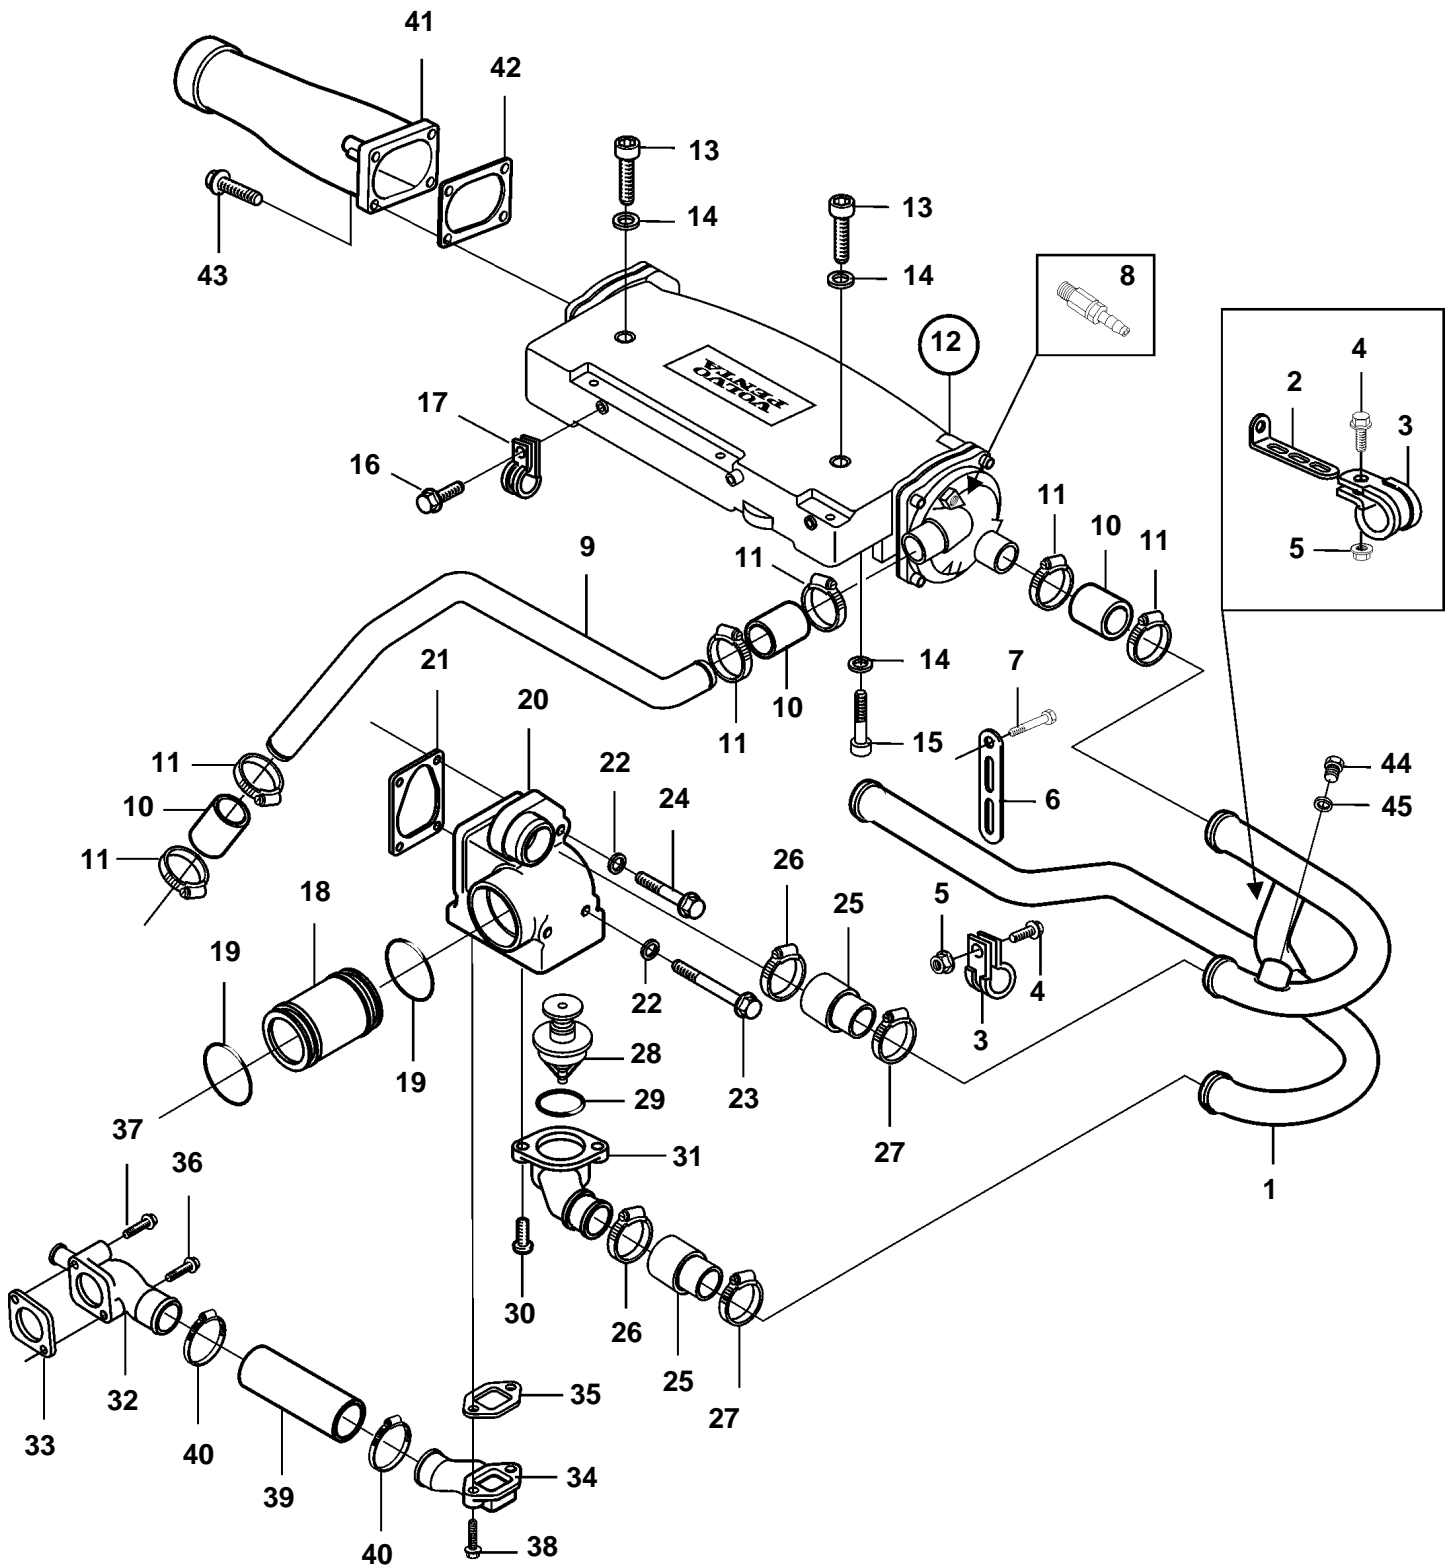

D7A-A TA, D7C-A TA

19806

D7A-A TA, D7C-A TA

REF	PART NO.	QTY	DESCRIPTION	SEE SEC.	NOTES
1	3839441	1	Water pipe		
2	965562	1	Bracket		
3	969194	2	Clamp		
4	946173	2	Flange screw		
5	945408	2	Flange nut		
6	965544	1	Bracket		
7	970891	1	Screw		L=130mm
8	966871	1	Tap		
9	888851	1	Seawater pipe		Sea water pump-charge air cooler.
10	3838574	3	Hose		L=65mm
11	961671	6	Hose clamp		
12	3838415	1	Intercooler		
				6427	
13	959239	2	Screw		
	3587511	2	Screw		L=160mm
14	20405802	4	Washer		
15	959223	2	Screw		L=30mm
16	20405792	1	Screw		L=16mm
17	888852	1	Clamp		
18	888827	1	Water pipe		
19	20412325	2	Sealing ring		
20	888844	1	Thermostat housing		
21	888845	1	Gasket		
22	976945	2	Washer		
23	967825	2	Screw		L=165mm
24	888847	2	Screw		L=115mm
25	3838575	2	Hose		
26	943479	2	Hose clamp		
27	943478	2	Clamp		
28	20450736	1	Thermostat		83°C
29	20459961	1	Sealing ring		
30	20450713	2	Screw		
31	888849	1	Discharge pipe		
32	888817	1	Discharge pipe		
33	20412341	1	Gasket		
34	888818	1	Water inlet pipe		
35	888820	1	Gasket		
36	20460124	1	Screw		L=95mm
37	20405917	1	Screw		L=80mm
38	20405709	2	Screw		L=55mm
39	888841	1	Hose		L=205mm
40	943480	2	Clamp		
41	888771	1	Charge air pipe		
42	888775	1	Gasket		
43	20441520	4	Screw		L=25mm
44	479956	1	Plug		
45	941908	1	Spring washer		