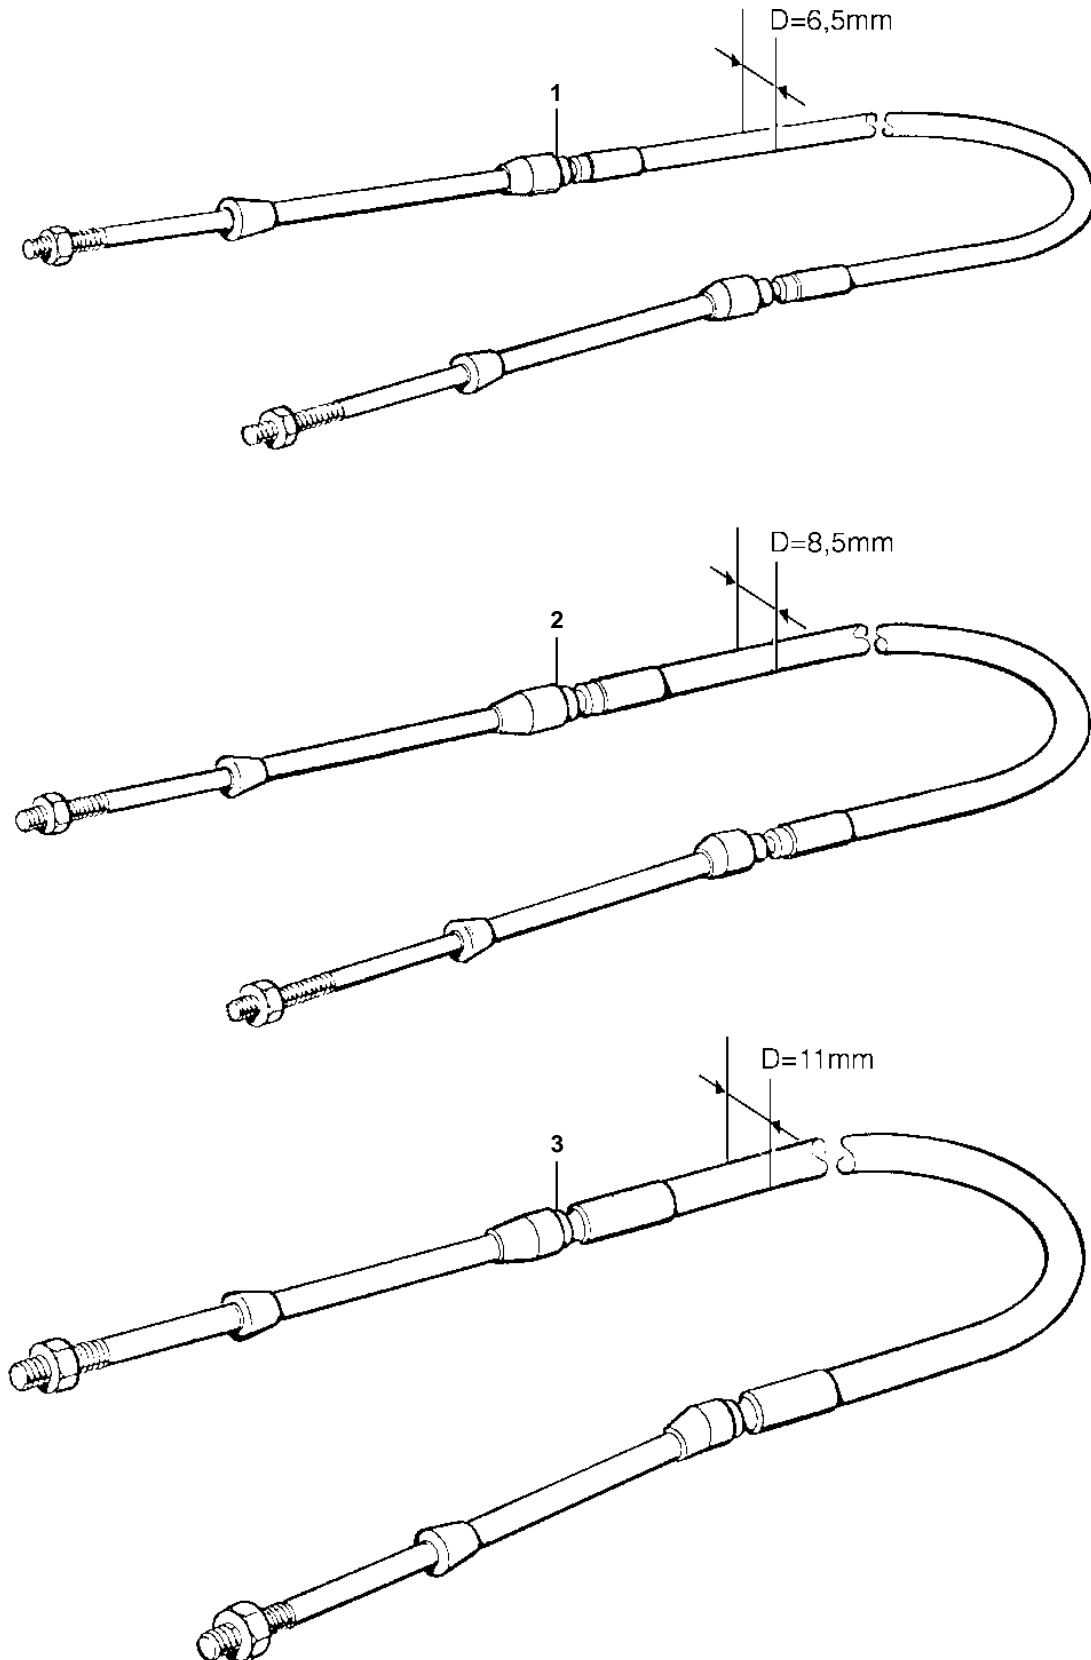

MD2010B, MD2010C, MD2020B, MD2020C, MD2030B, MD2030C, MD2040B, MD2040C, D2-55A, KAD32P-A, TAM42WJ-A, KAMD43P-A, KAD43P-A, TAM63L-A, TAM63L-B, TAM63P-A, TAM71B, TAM73P-A, TAM73WJ-A, TAM74A-A, TAM74A-B, TAM74C-A, TAM74L-A, TAM74P-A, TAM74C-B, TAM74L-B, TAM74P-B, TAM75P-A,

REF	PART NO.	QTY	DESCRIPTION	NOTES
2	1140171	1	Control cable	L=1,00m
	1140172	1	Control cable	L=1,25m
	1140173	1	Control cable	L=1,50m
	1140174	1	Control cable	L=1,75m
	1140175	1	Control cable	L=2,00m
	1140176	1	Control cable	L=2,25m
	1140177	1	Control cable	L=2,50m
	1140178	1	Control cable	L=2,75m
	1140179	1	Control cable	L=3,00m
	1140180	1	Control cable	L=3,25m
	1140181	1	Control cable	L=3,50m
	1140182	1	Control cable	L=3,75m
	1140183	1	Control cable	L=4,00m
	1140184	1	Control cable	L=4,25m
	1140185	1	Control cable	L=4,50m
	1140186	1	Control cable	L=4,75m
	1140187	1	Control cable	L=5,00m
	1140188	1	Control cable	L=5,25m
	1140189	1	Control cable	L=5,50m
	1140190	1	Control cable	L=5,75m
	1140191	1	Control cable	L=6,00m
	1140192	1	Control cable	L=6,25m
	1140193	1	Control cable	L=6,50m
	1140194	1	Control cable	L=6,75m
	1140195	1	Control cable	L=7,00m
	1140196	1	Control cable	L=7,25m
	1140197	1	Control cable	L=7,50m
	1140198	1	Control cable	L=7,75m
	1140199	1	Control cable	L=8,00m
	888081		Control cable	L=8,25m
	1140200	1	Control cable	L=8,50m
	888082		Control cable	L=8,75m
	1140201	1	Control cable	L=9,00m
	888083		Control cable	L=9,25m
	1140202	1	Control cable	L=9,50m
	888084		Control cable	L=9,75m
	1140203	1	Control cable	L=10,00m
	888085		Control cable	L=10,25m
	1140204	1	Control cable	L=10,50m
	888086		Control cable	L=10,75m
	1140205	1	Control cable	L=11,00m
	888087		Control cable	L=11,25m
	1140206	1	Control cable	L=11,50m
	888088		Control cable	L=11,75m
	1140207	1	Control cable	L=12,00m

REF	PART NO.	QTY	DESCRIPTION	NOTES
2	888089		Control cable	L=12,25m
	1140208	1	Control cable	L=12,50m
	888090		Control cable	L=12,75m
	1140209	1	Control cable	L=13,00m