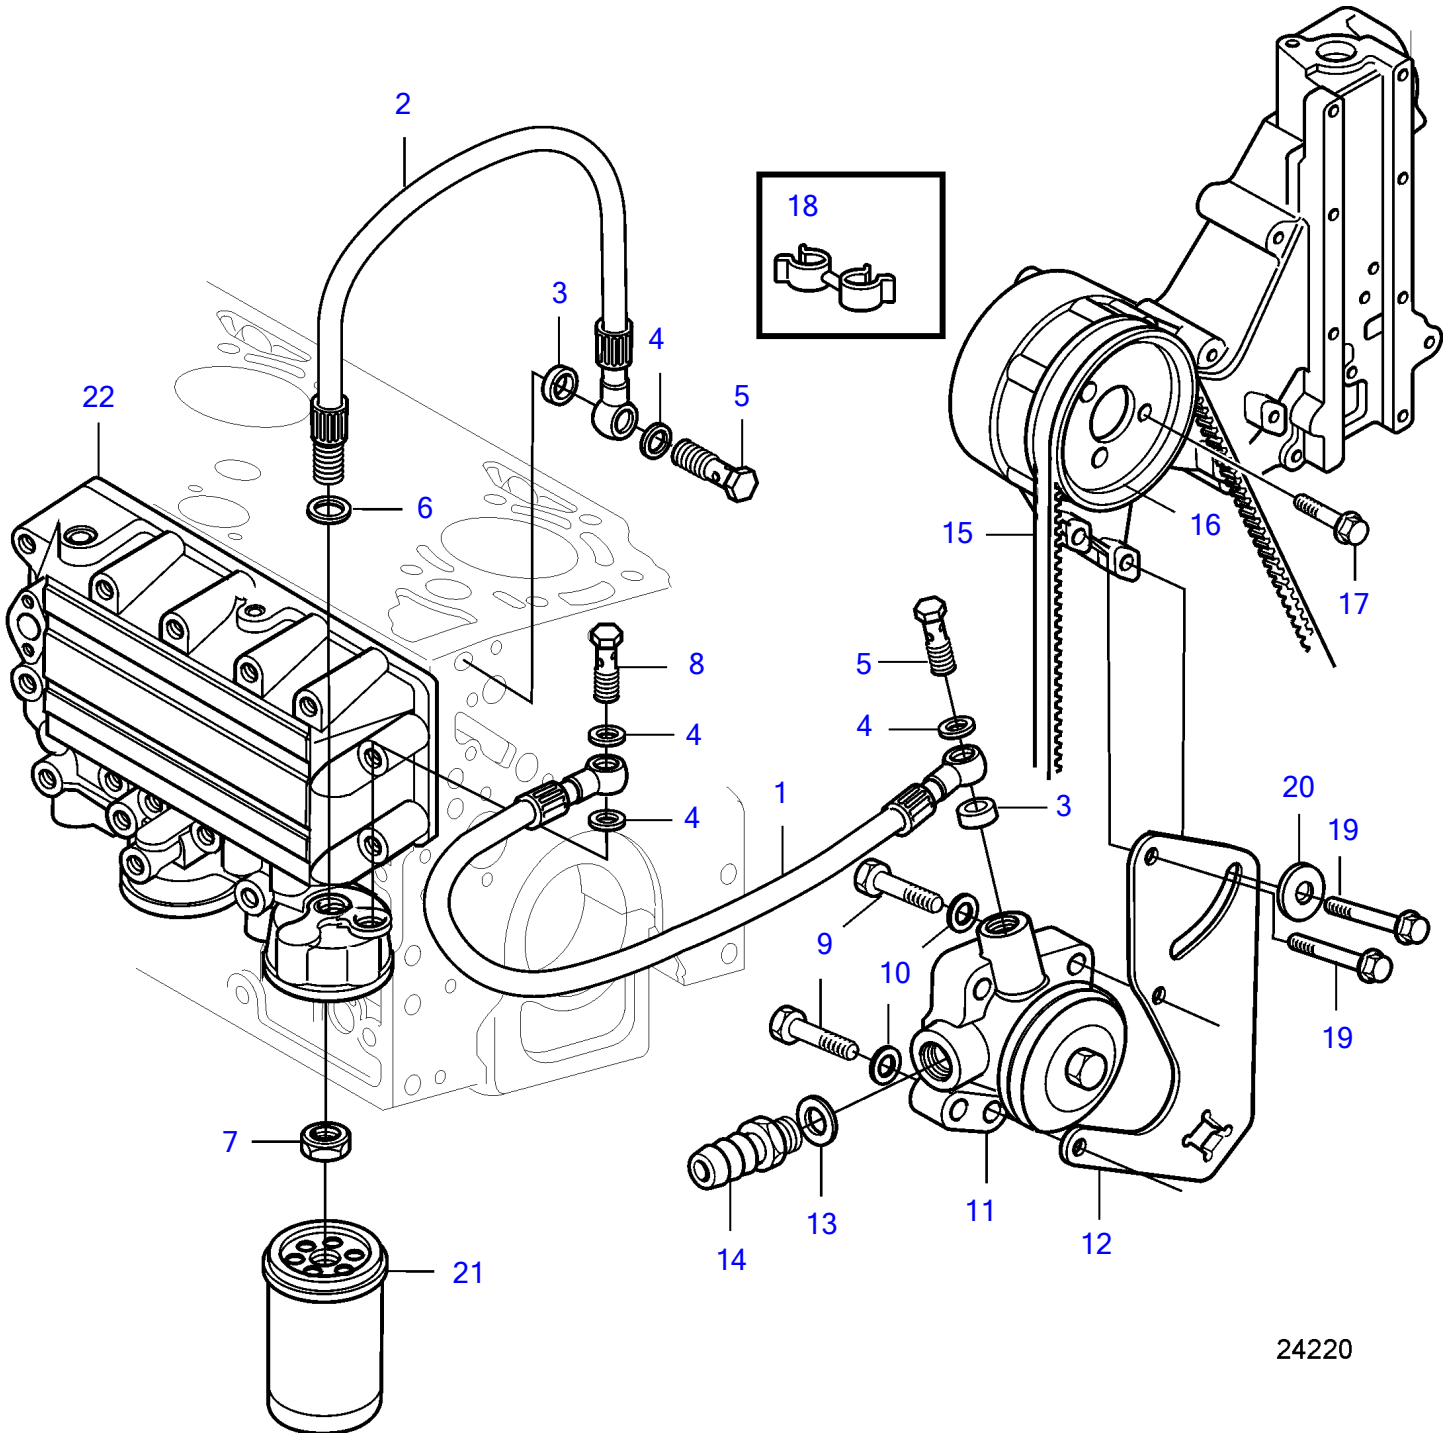

D5A-A T, D7A-A T, D7A-A TA, D7C-A TA, D5A-B TA, D7A-B TA, D7C-B TA

24220

D5A-A T, D7A-A T, D7A-A TA, D7C-A TA, D5A-B TA, D7A-B TA, D7C-B TA

REF	PART NO.	QTY	DESCRIPTION	SEE SEC.	NOTES
1	20460256	1	Fuel pipe		
2	20460255	1	Fuel pipe		
3	20405769	2	Sealing ring		
4	21108673	4	Sealing ring		
5	20405562	2	Hollow screw		
6	947622	1	Gasket		
7	20441521	1	Hexagon nut		
8	25167	1	Hollow screw		
9	20450912	2	Screw		
10	20460063	2	Spring washer		
11	20460417	1	Pump		SN-010557491
	21193376	1	Pump		SN10557492-10609370
	21215474	1	Pump		SN10609371-
	21264822	1	Pump		Replaced by 21518471
	21518471	1	Pump		For V-belt 21322035
12	20460254	1	Bracket		
13	947622	1	Gasket		
14	20412596	1	Hose nipple		
15	976490	1	V-belt		L=1200mm
16	888715	1	Gear pulley		
17	20405792	3	Screw		L=16mm
18	20515411	2	Hose retainer		
19	20460028	2	Screw		
20	20405734	1	Washer		
21	3825133	1	Fuel filter		
22		1	Oil cooler, housing		
			.		
			.	6419	