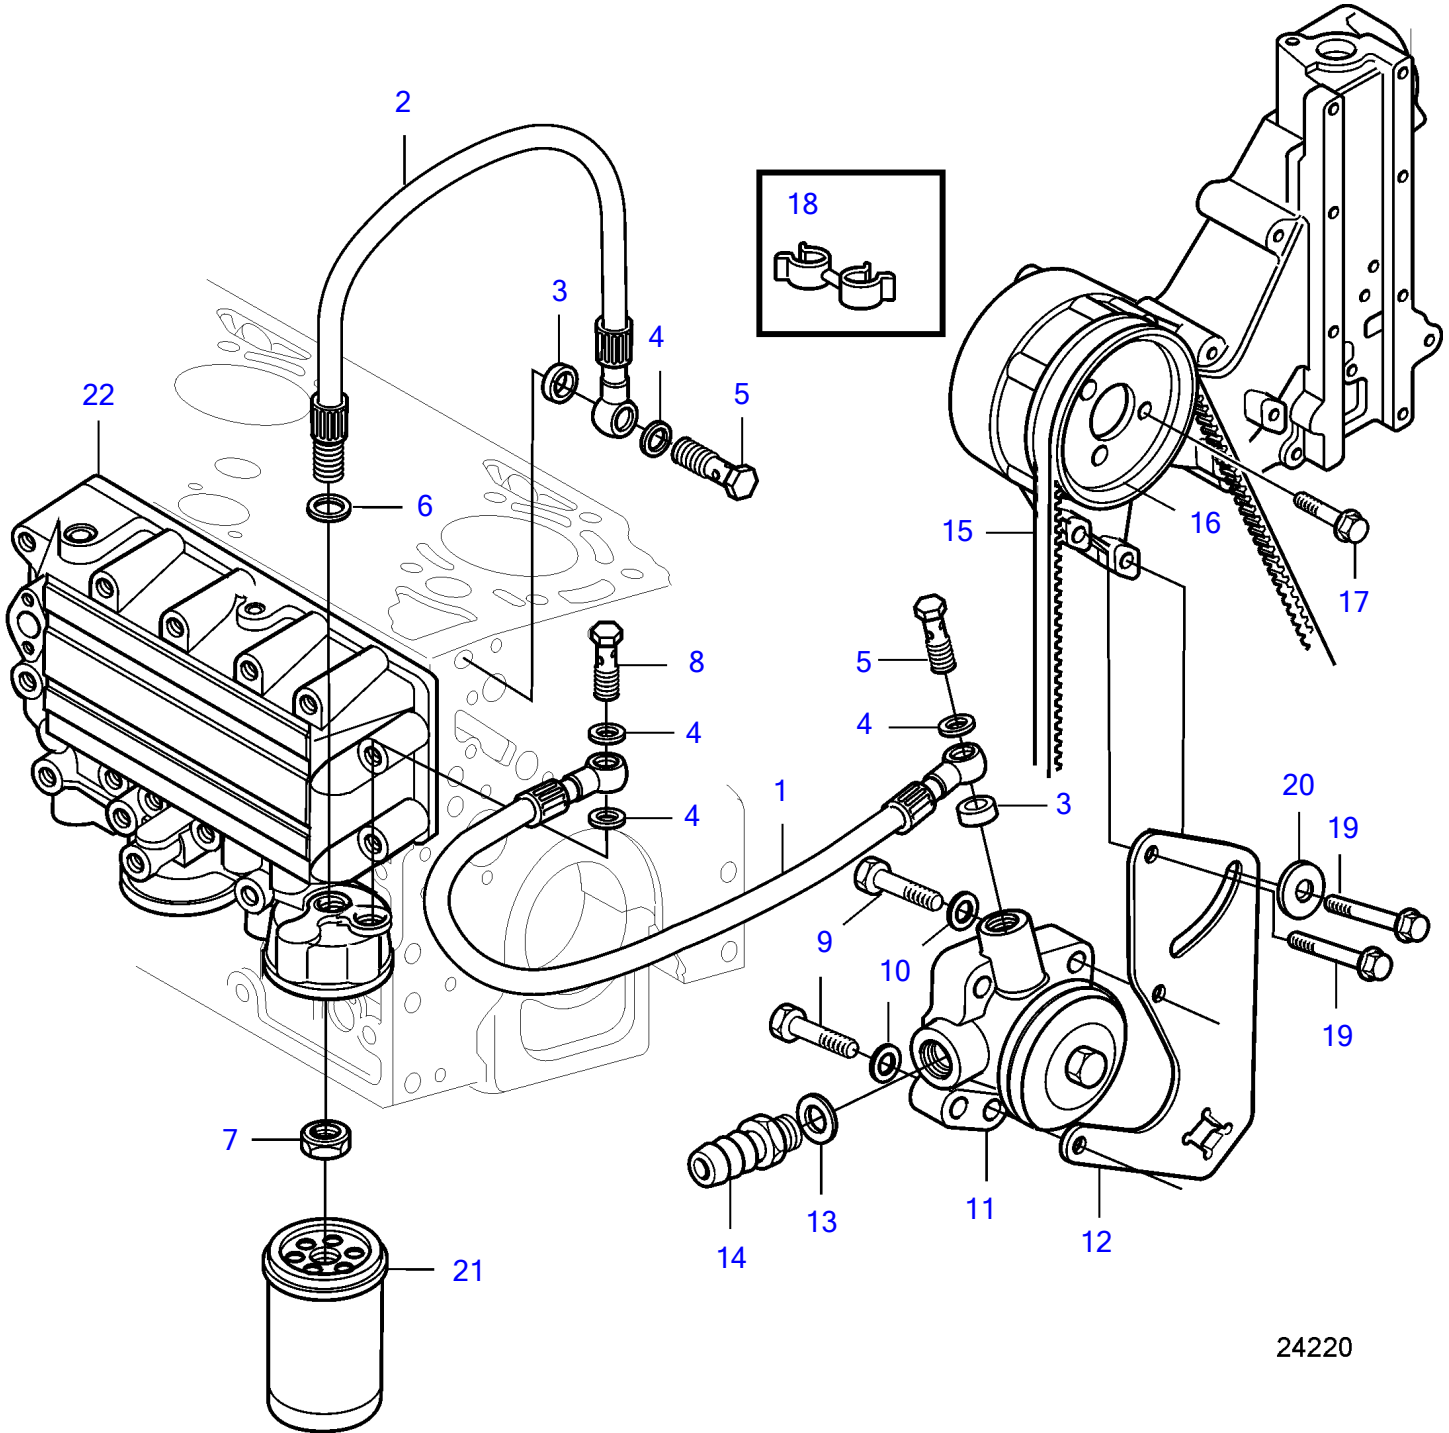

D5A-A T, D7A-A T, D7A-A TA, D7C-A TA, D5A-B TA, D7A-B TA, D7C-B TA

24220

D5A-A T, D7A-A T, D7A-A TA, D7C-A TA, D5A-B TA, D7A-B TA, D7C-B TA

REF	PART NO.	QTY	DESCRIPTION	SEE SEC.	NOTES
1	20460256	1	Fuel pipe		
2	20460255	1	Fuel pipe		
3	20405769	2	Sealing ring		
4	21108673	4	Sealing ring		
5	20405562	2	Hollow screw		
6	947622	1	Gasket		
7	20441521	1	Hexagon nut		
8	25167	1	Hollow screw		
9	20450912	2	Screw		
10	20460063	2	Spring washer		
11	20460417	1	Pump		SN-010557491
	21193376	1	Pump		SN10557492-10609370
	21215474	1	Pump		SN10609371-
	21264822	1	Pump		Replaced by 21518471
	21518471	1	Pump		For V-belt 21322035
12	20460254	1	Bracket		
13	947622	1	Gasket		
14	20412596	1	Hose nipple		
15	976490	1	V-belt		L=1200mm
16	888715	1	Gear pulley		
17	20405792	3	Screw		L=16mm
18	20515411	2	Hose retainer		
19	20460028	2	Screw		
20	20405734	1	Washer		
21	3825133	1	Fuel filter		
22		1	Oil cooler, housing		
			.		
			.	6419	