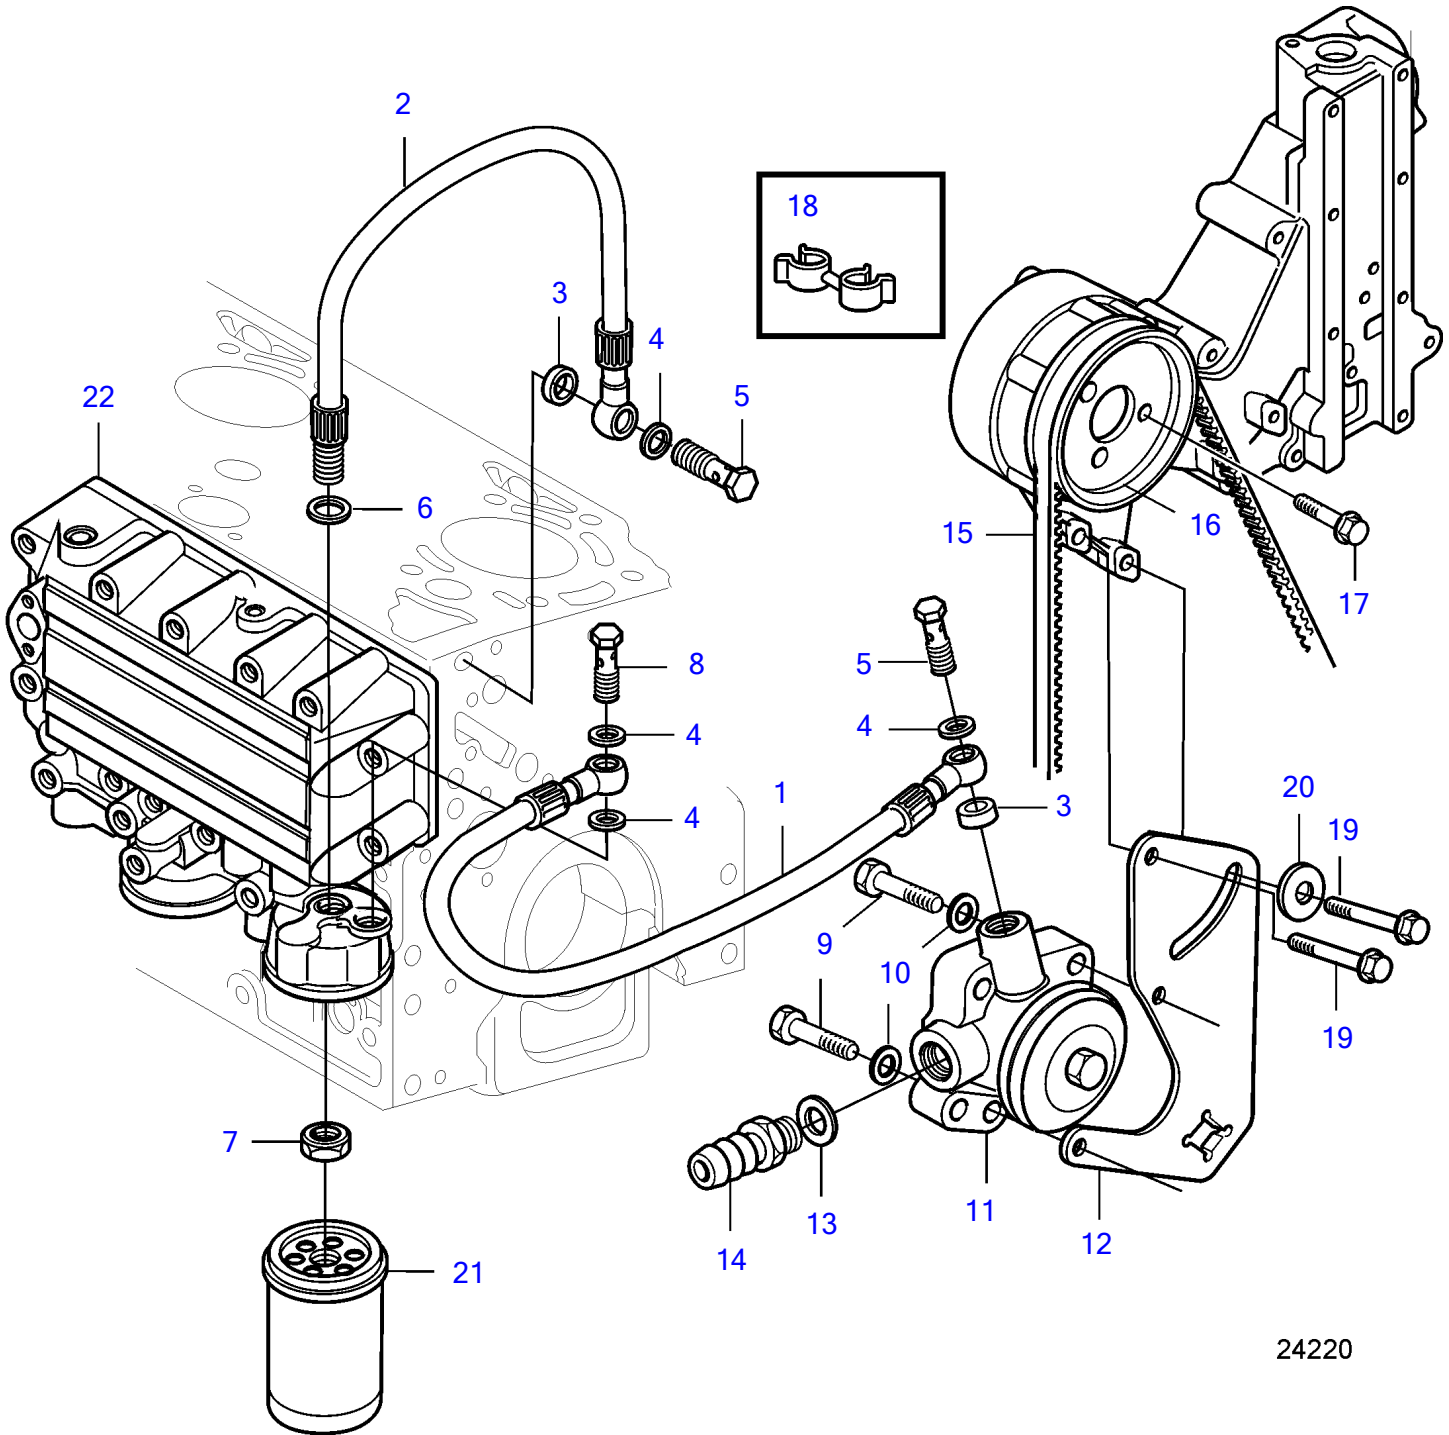

D5A-A T, D7A-A T, D7A-A TA, D7C-A TA, D5A-B TA, D7A-B TA, D7C-B TA

24220

D5A-A T, D7A-A T, D7A-A TA, D7C-A TA, D5A-B TA, D7A-B TA, D7C-B TA

REF	PART NO.	QTY	DESCRIPTION	SEE SEC.	NOTES
1	20460256	1	Fuel pipe		
2	20460255	1	Fuel pipe		
3	20405769	2	Sealing ring		
4	21108673	4	Sealing ring		
5	20405562	2	Hollow screw		
6	947622	1	Gasket		
7	20441521	1	Hexagon nut		
8	25167	1	Hollow screw		
9	20450912	2	Screw		
10	20460063	2	Spring washer		
11	20460417	1	Pump		SN-010557491
	21193376	1	Pump		SN10557492-10609370
	21215474	1	Pump		SN10609371-
	21264822	1	Pump		Replaced by 21518471
	21518471	1	Pump		For V-belt 21322035
12	20460254	1	Bracket		
13	947622	1	Gasket		
14	20412596	1	Hose nipple		
15	976490	1	V-belt		L=1200mm
16	888715	1	Gear pulley		
17	20405792	3	Screw		L=16mm
18	20515411	2	Hose retainer		
19	20460028	2	Screw		
20	20405734	1	Washer		
21	3825133	1	Fuel filter		
22		1	Oil cooler, housing		
			.		
			.	6419	