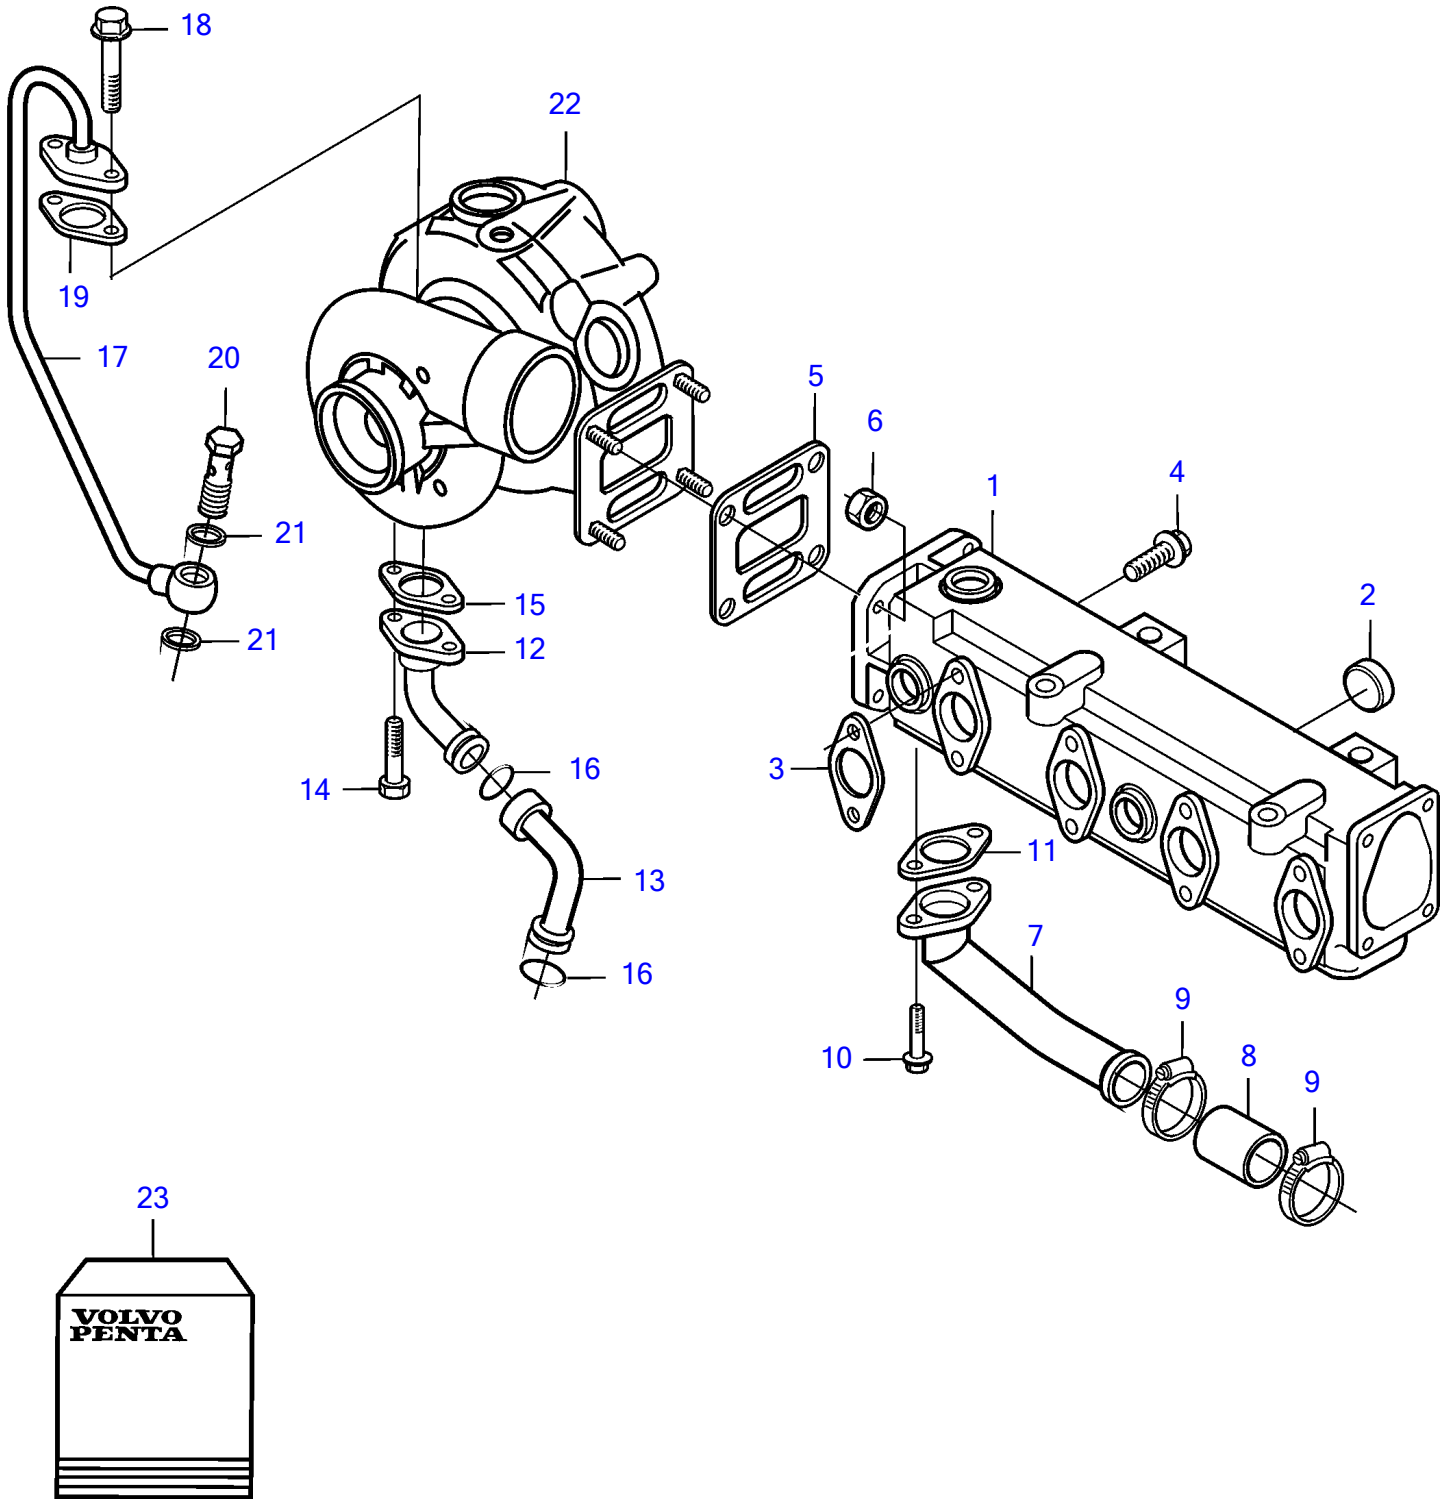

D5A-A TA, D5A-B TA

19795

D5A-A TA, D5A-B TA

REF	PART NO.	QTY	DESCRIPTION	NOTES
1	888782	1	Exhaust manifold	
2	20412745	7	• Cap plug	
3	20557208	4	Gasket	(20405589)
4	888783	8	Hexagon screw	
5	888880	1	Gasket	
6	20412308	4	Hexagon nut	
7	888891	1	Water pipe	
8	888816	1	Rubber sleeve	
9	853548	2	Hose clamp	
10	945444	2	Flange screw	
11	20405825	1	Gasket	
12	888872	1	Lubricating pipe	
13	888873	1	Lubricating pipe	
14	946173	2	Flange screw	
15	20405790	1	Gasket	
16	20405822	2	O-ring	
17	888871	1	Lubricant line	
18	946173	2	Flange screw	
19	20405595	1	Gasket	
20	25167	1	Hollow screw	
21	969011	2	Gasket	
22		1	Turbocharger	
	3802173	1	Turbocharger, exch	
			• parts not sold separately	
23				