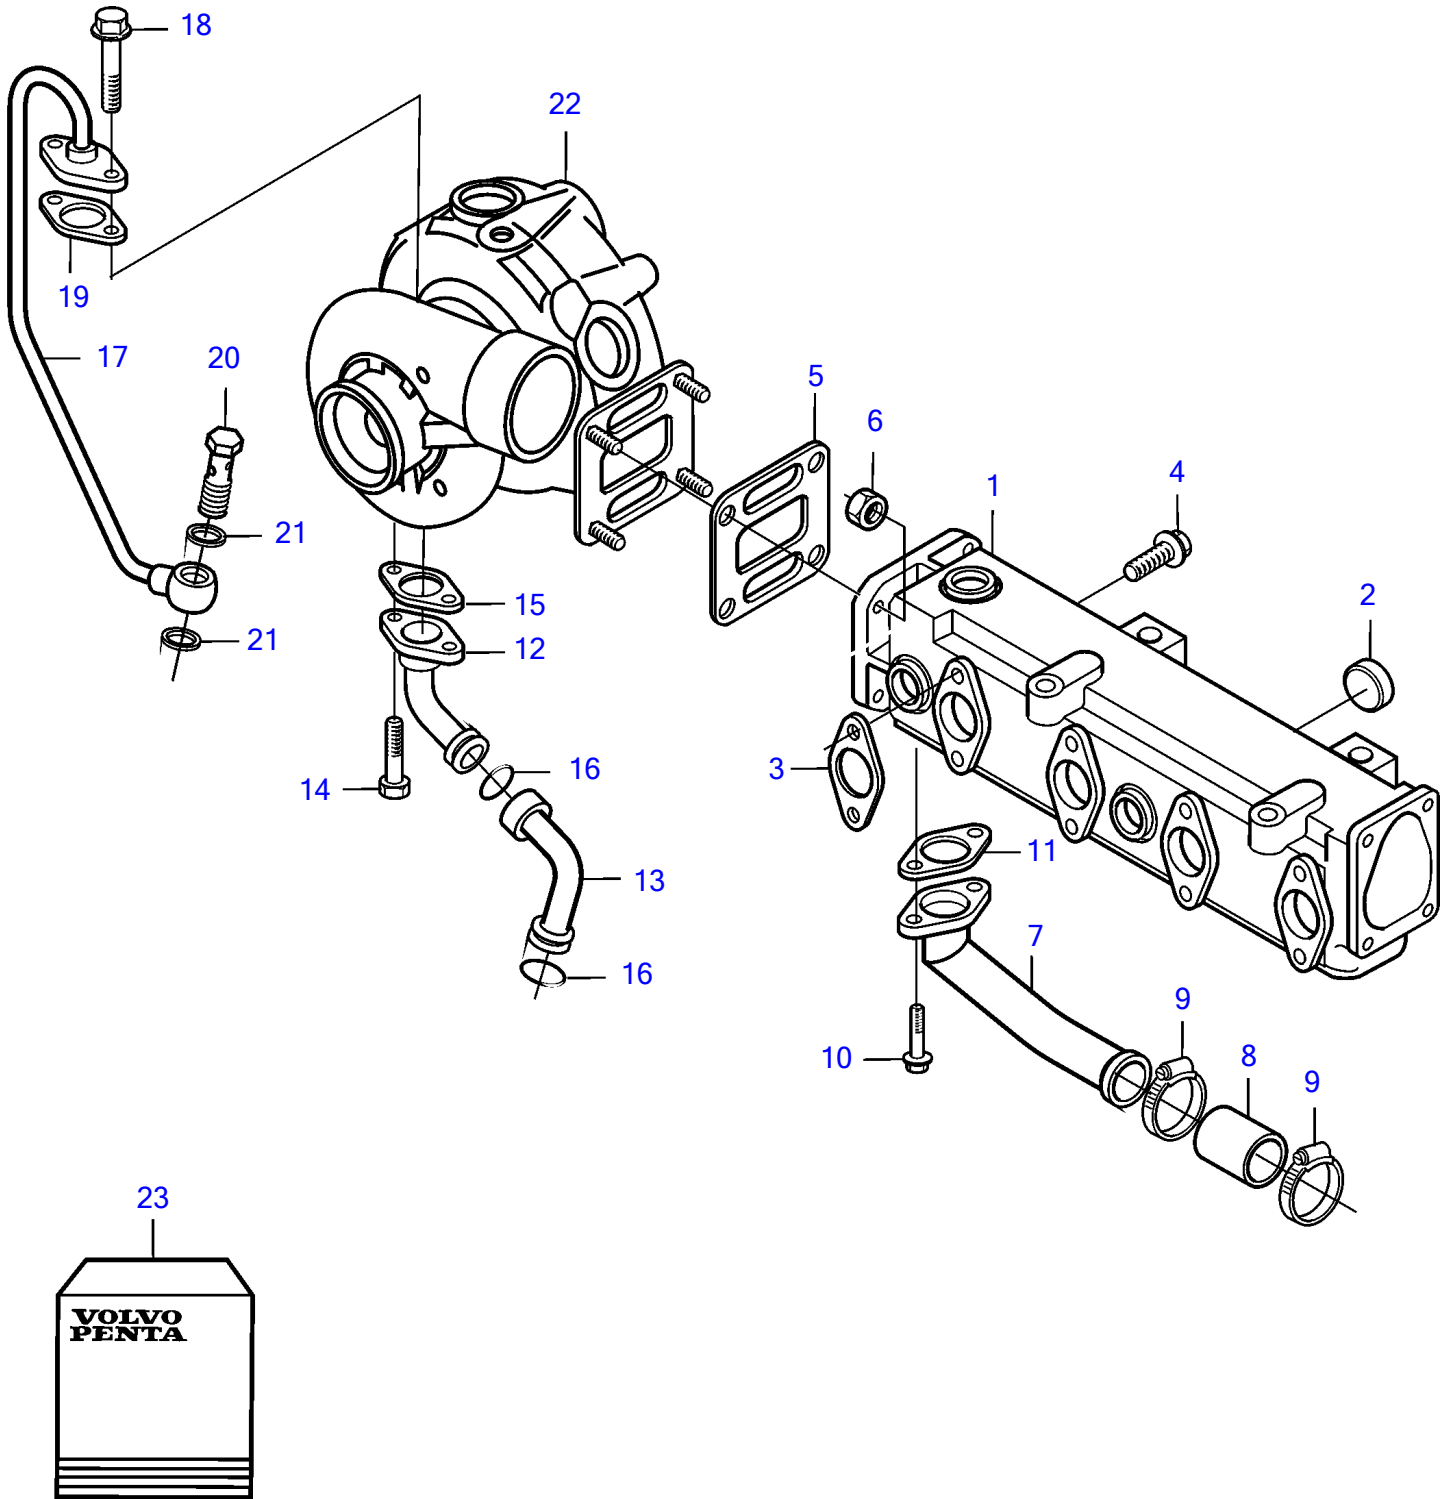

D5A-A T

19795

D5A-A T

REF	PART NO.	QTY	DESCRIPTION	NOTES
1	888782	1	Exhaust manifold	
2	20412745	7	• Cap plug	
3	20557208	4	Gasket	(20405589)
4	888783	8	Hexagon screw	
5	888880	1	Gasket	
6	20412308	4	Hexagon nut	
7	888891	1	Water pipe	
8	888816	1	Rubber sleeve	
9	853548	2	Hose clamp	
10	945444	2	Flange screw	
11	20405825	1	Gasket	
12	888872	1	Lubricating pipe	
13	888873	1	Lubricating pipe	
14	946173	2	Flange screw	
15	20405790	1	Gasket	
16	20405822	2	O-ring	
17	888871	1	Lubricant line	
18	946173	2	Flange screw	
19	20405595	1	Gasket	
20	25167	1	Hollow screw	
21	969011	2	Gasket	
22		1	Turbocharger	
	3802173	1	Turbocharger, exch	
			• parts not sold separately	
23	3587657	1	Gasket kit, inlet/exhaust	
	3587658	1	Gasket kit, connection, turbo	