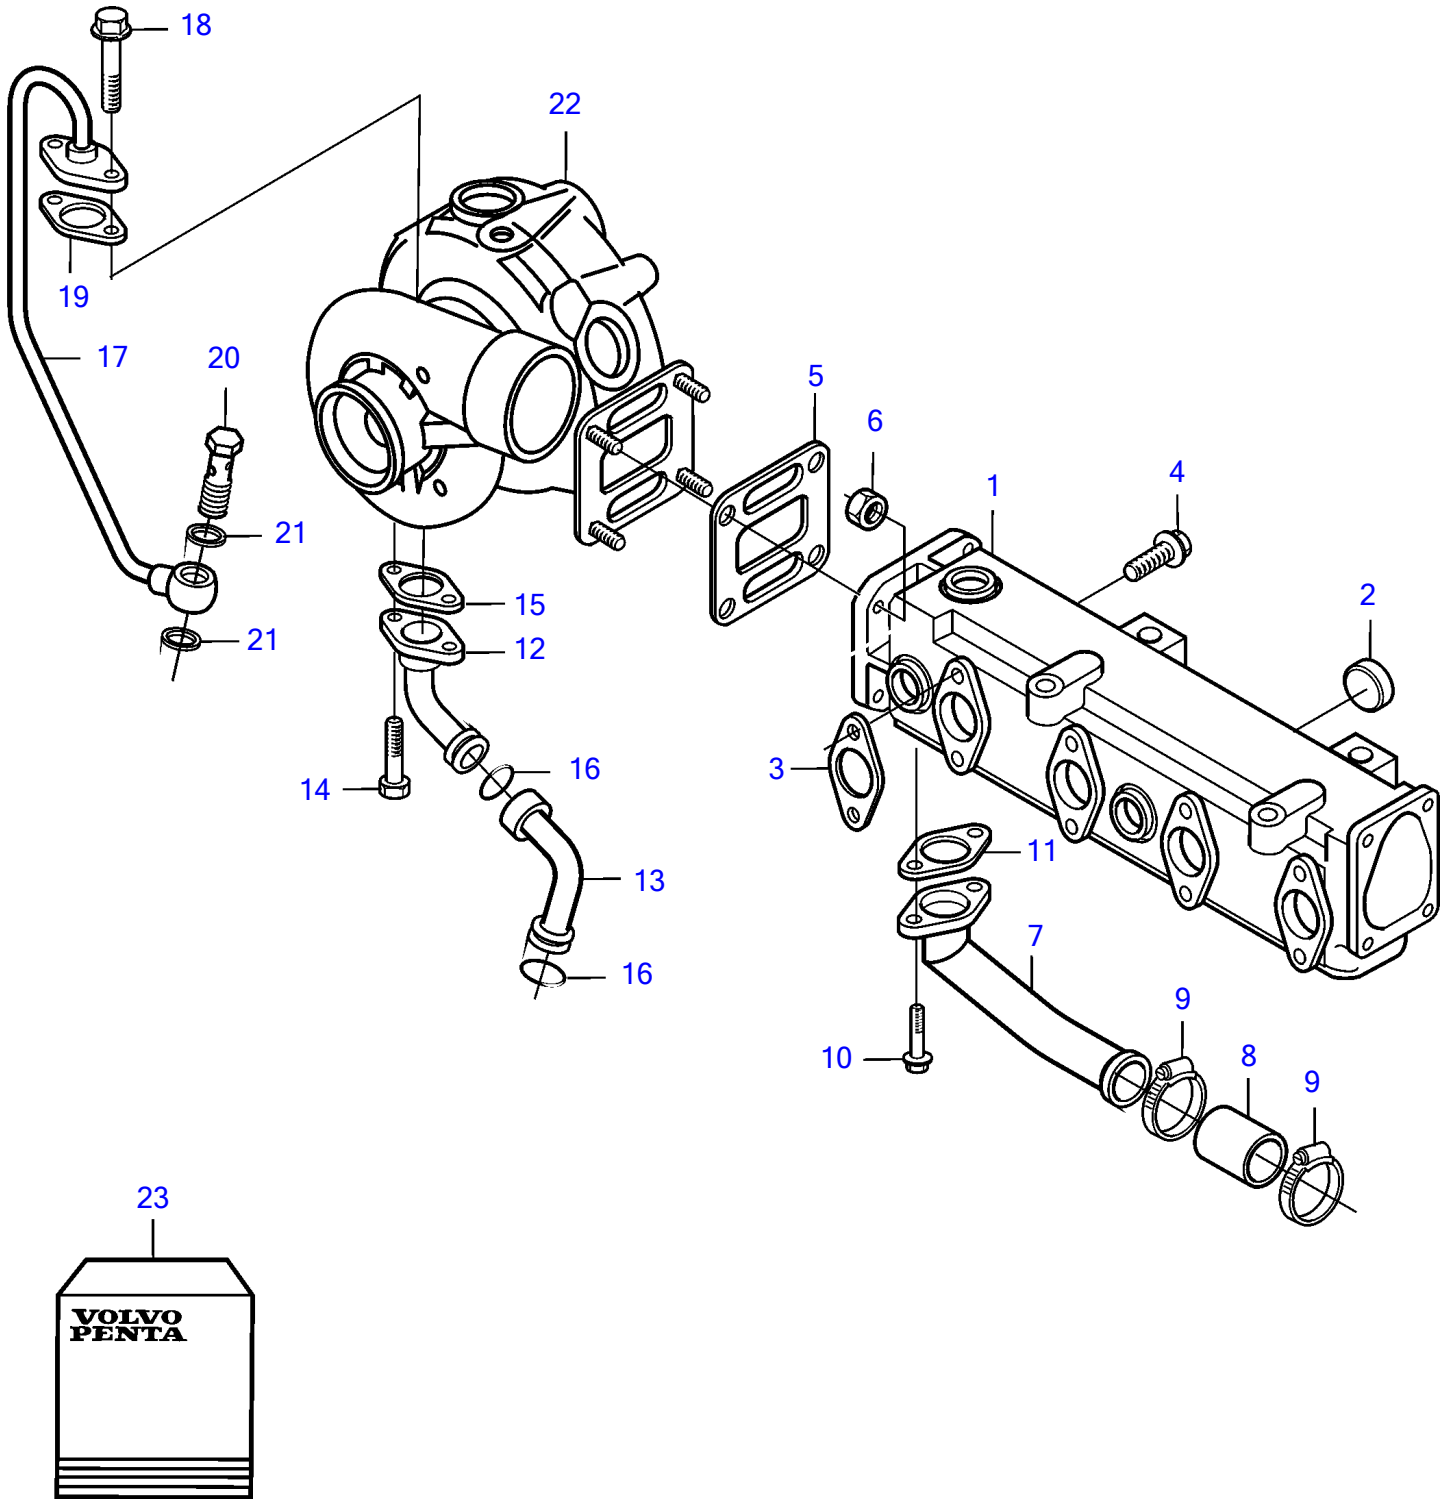

D5A-A T

19795

D5A-A T

| REF | PART NO. | QTY | DESCRIPTION | NOTES |
|-----|----------|-----|-------------------------------|------------|
| 1 | 888782 | 1 | Exhaust manifold | |
| 2 | 20412745 | 7 | • Cap plug | |
| 3 | 20557208 | 4 | Gasket | (20405589) |
| 4 | 888783 | 8 | Hexagon screw | |
| 5 | 888880 | 1 | Gasket | |
| 6 | 20412308 | 4 | Hexagon nut | |
| 7 | 888891 | 1 | Water pipe | |
| 8 | 888816 | 1 | Rubber sleeve | |
| 9 | 853548 | 2 | Hose clamp | |
| 10 | 945444 | 2 | Flange screw | |
| 11 | 20405825 | 1 | Gasket | |
| 12 | 888872 | 1 | Lubricating pipe | |
| 13 | 888873 | 1 | Lubricating pipe | |
| 14 | 946173 | 2 | Flange screw | |
| 15 | 20405790 | 1 | Gasket | |
| 16 | 20405822 | 2 | O-ring | |
| 17 | 888871 | 1 | Lubricant line | |
| 18 | 946173 | 2 | Flange screw | |
| 19 | 20405595 | 1 | Gasket | |
| 20 | 25167 | 1 | Hollow screw | |
| 21 | 969011 | 2 | Gasket | |
| 22 | | 1 | Turbocharger | |
| | 3802171 | 1 | Turbocharger, exch | |
| | | | • parts not sold separately | |
| 23 | 3587657 | 1 | Gasket kit, inlet/exhaust | |
| | 3587658 | 1 | Gasket kit, connection, turbo | |