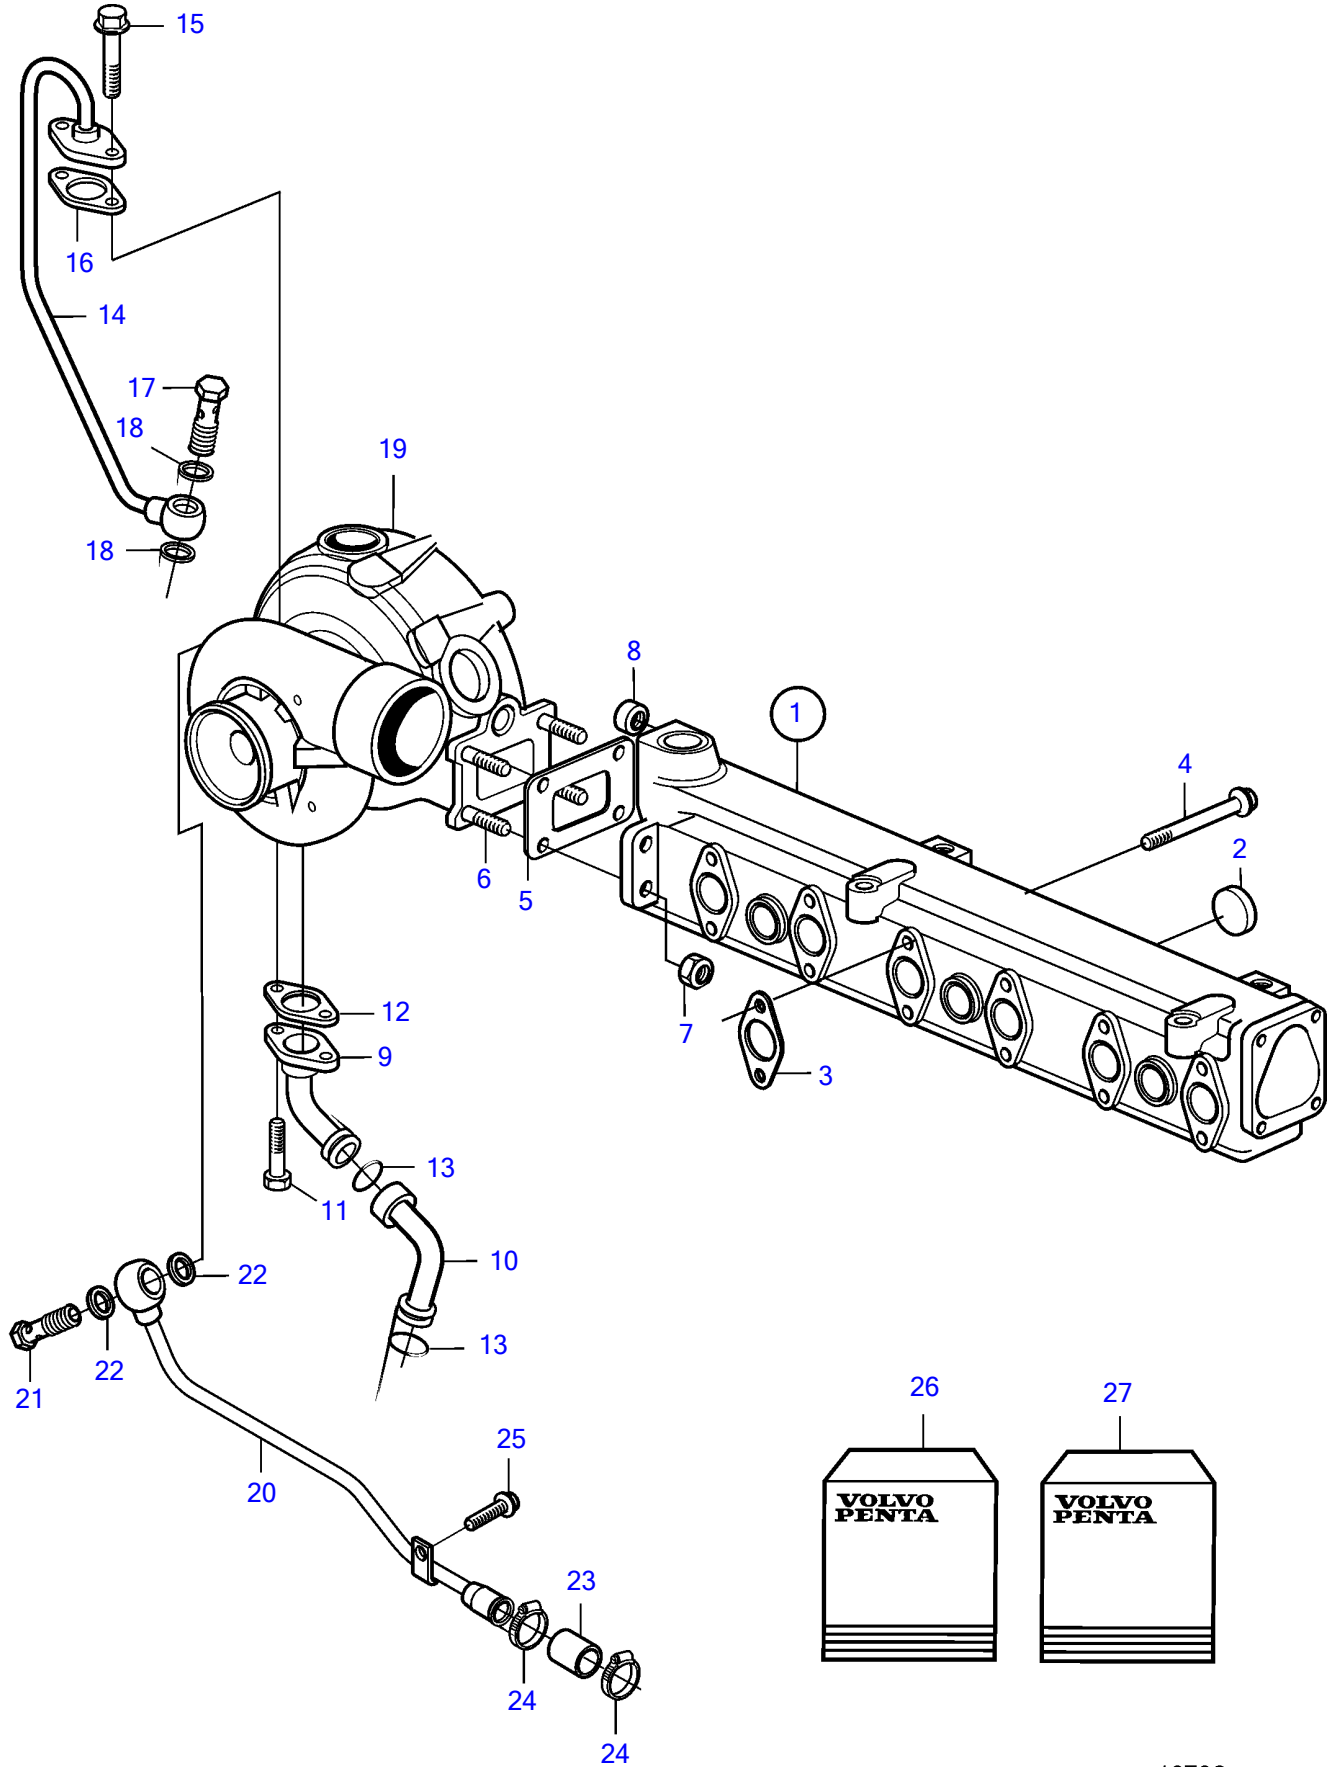

D7C-A TA, D7C-B TA

D7C-A TA, D7C-B TA

REF	PART NO.	QTY	DESCRIPTION	NOTES
1	3587175	1	Exhaust manifold	
2	20412745	10	• Cap plug	
3	20557208	6	Gasket	(20405589)
4	888783	12	Hexagon screw	
5	888784	1	Gasket	
6	888785	4	Stud	
7	20412308	4	Hexagon nut	
8	888786	1	Sealing ring	
9	888730	1	Return line	
10	888731	1	Return line	
11	946173	2	Flange screw	
12	20405790	1	Gasket	
13	20405822	2	O-ring	
14	888744	1	Oil line	
15	946173	2	Flange screw	
16	20405595	1	Gasket	
17	25167	1	Hollow screw	
18	969011	2	Gasket	
19		1	Turbocharger	
	3802177	1	Turbocharger, exch • parts not sold separately	
20	888815	1	Water pipe	
21	20460398	1	Hollow screw	
22	947628	1	Gasket	
23	888816	1	Rubber sleeve	
24	853548	2	Hose clamp	
25	20405792	1	Screw	
26	(3842150)	1	Gasket kit, connection, turbo	Obsolete part
27	3587655	1	Gasket kit, inlet/exhaust	