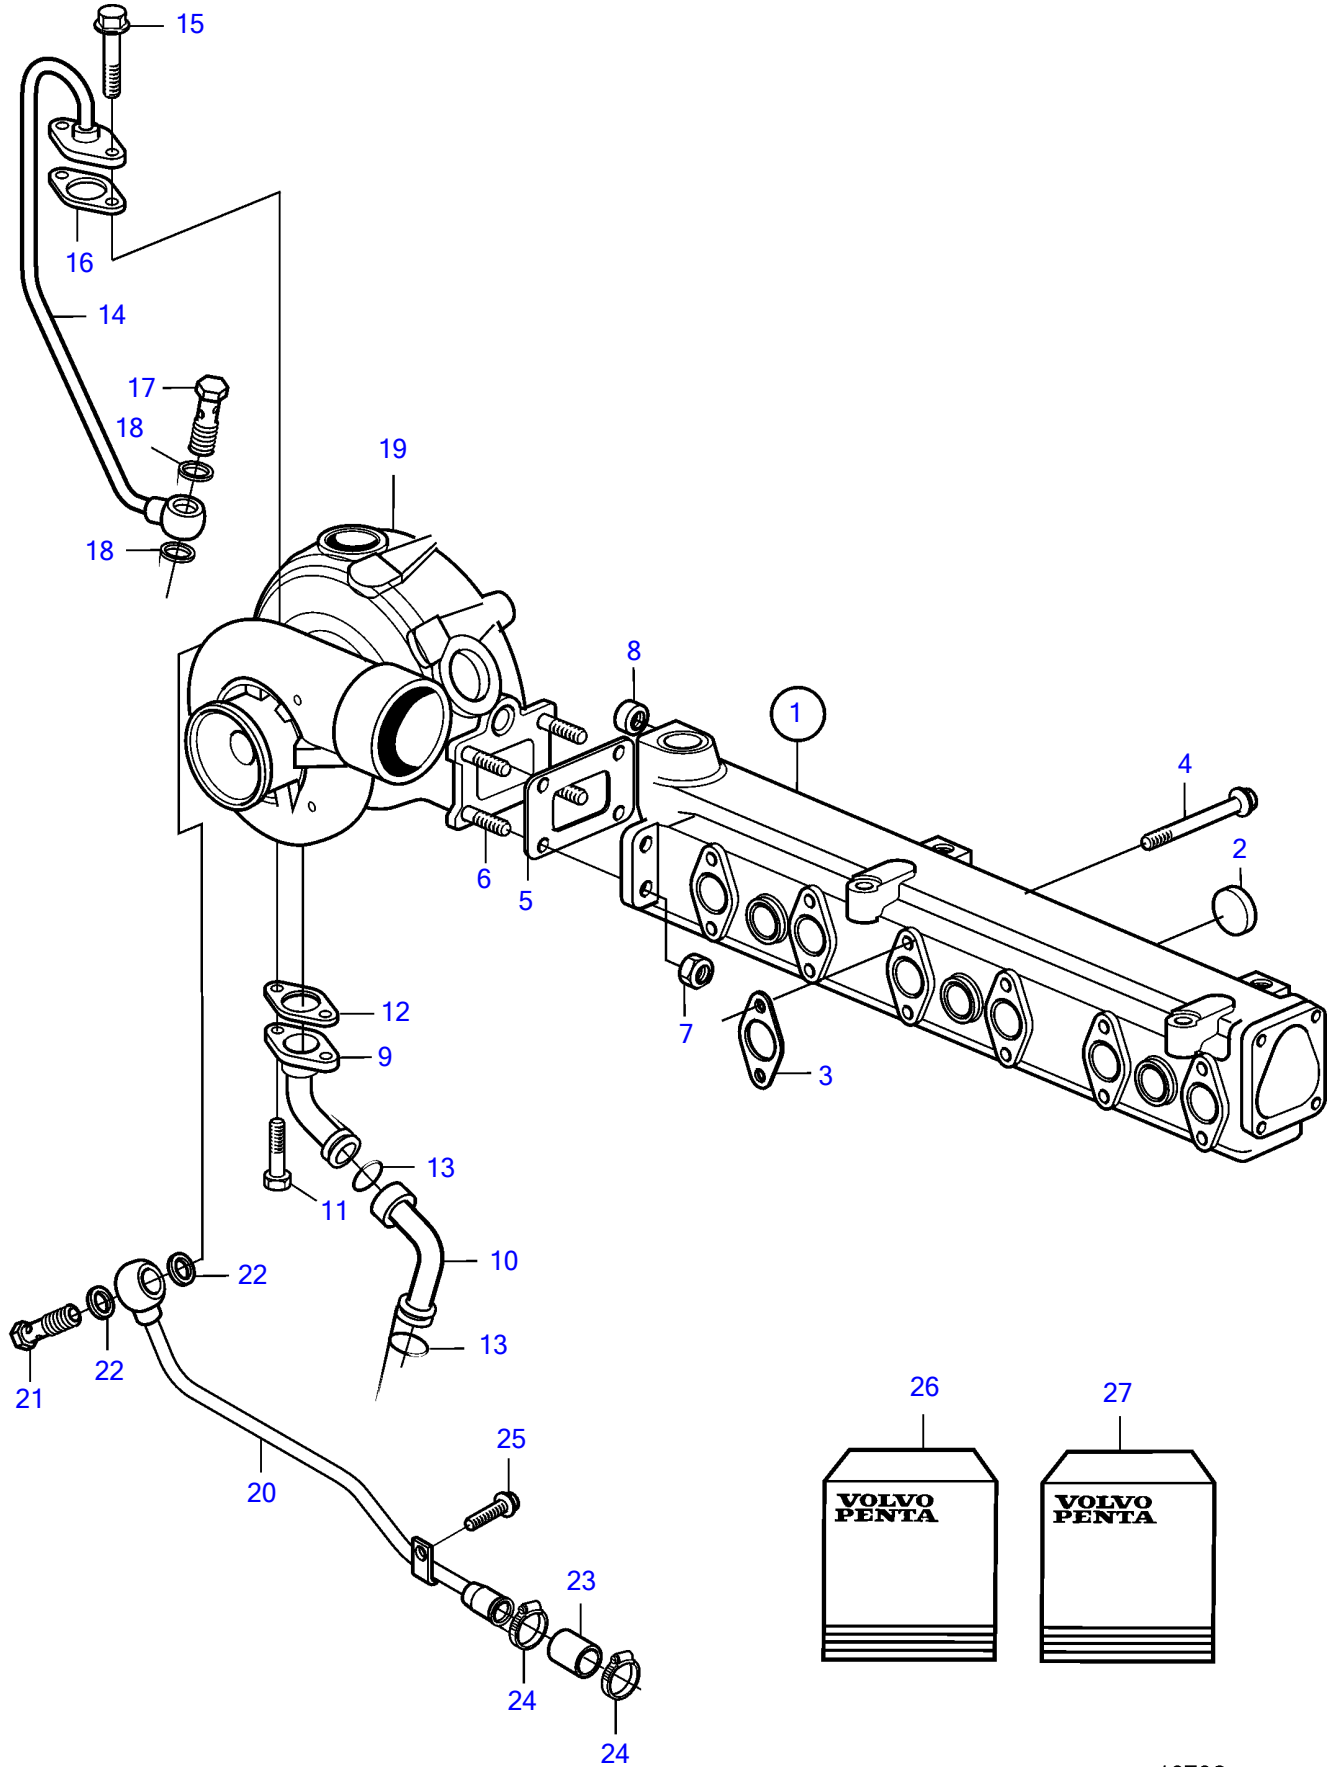

D7C-A TA, D7C-B TA

D7C-A TA, D7C-B TA

REF	PART NO.	QTY	DESCRIPTION	NOTES
1	3587175	1	Exhaust manifold	
2	20412745	10	• Cap plug	
3	20557208	6	Gasket	(20405589)
4	888783	12	Hexagon screw	
5	888784	1	Gasket	
6	888785	4	Stud	
7	20412308	4	Hexagon nut	
8	888786	1	Sealing ring	
9	888730	1	Return line	
10	888731	1	Return line	
11	946173	2	Flange screw	
12	20405790	1	Gasket	
13	20405822	2	O-ring	
14	888744	1	Oil line	
15	946173	2	Flange screw	
16	20405595	1	Gasket	
17	25167	1	Hollow screw	
18	969011	2	Gasket	
19		1	Turbocharger	
	3802176	1	Turbocharger, exch • parts not sold separately	
20	888815	1	Water pipe	
21	20460398	1	Hollow screw	
22	947628	1	Gasket	
23	888816	1	Rubber sleeve	
24	853548	2	Hose clamp	
25	20405792	1	Screw	
26	(3842150)	1	Gasket kit, connection, turbo	Obsolete part
27	3587655	1	Gasket kit, inlet/exhaust	