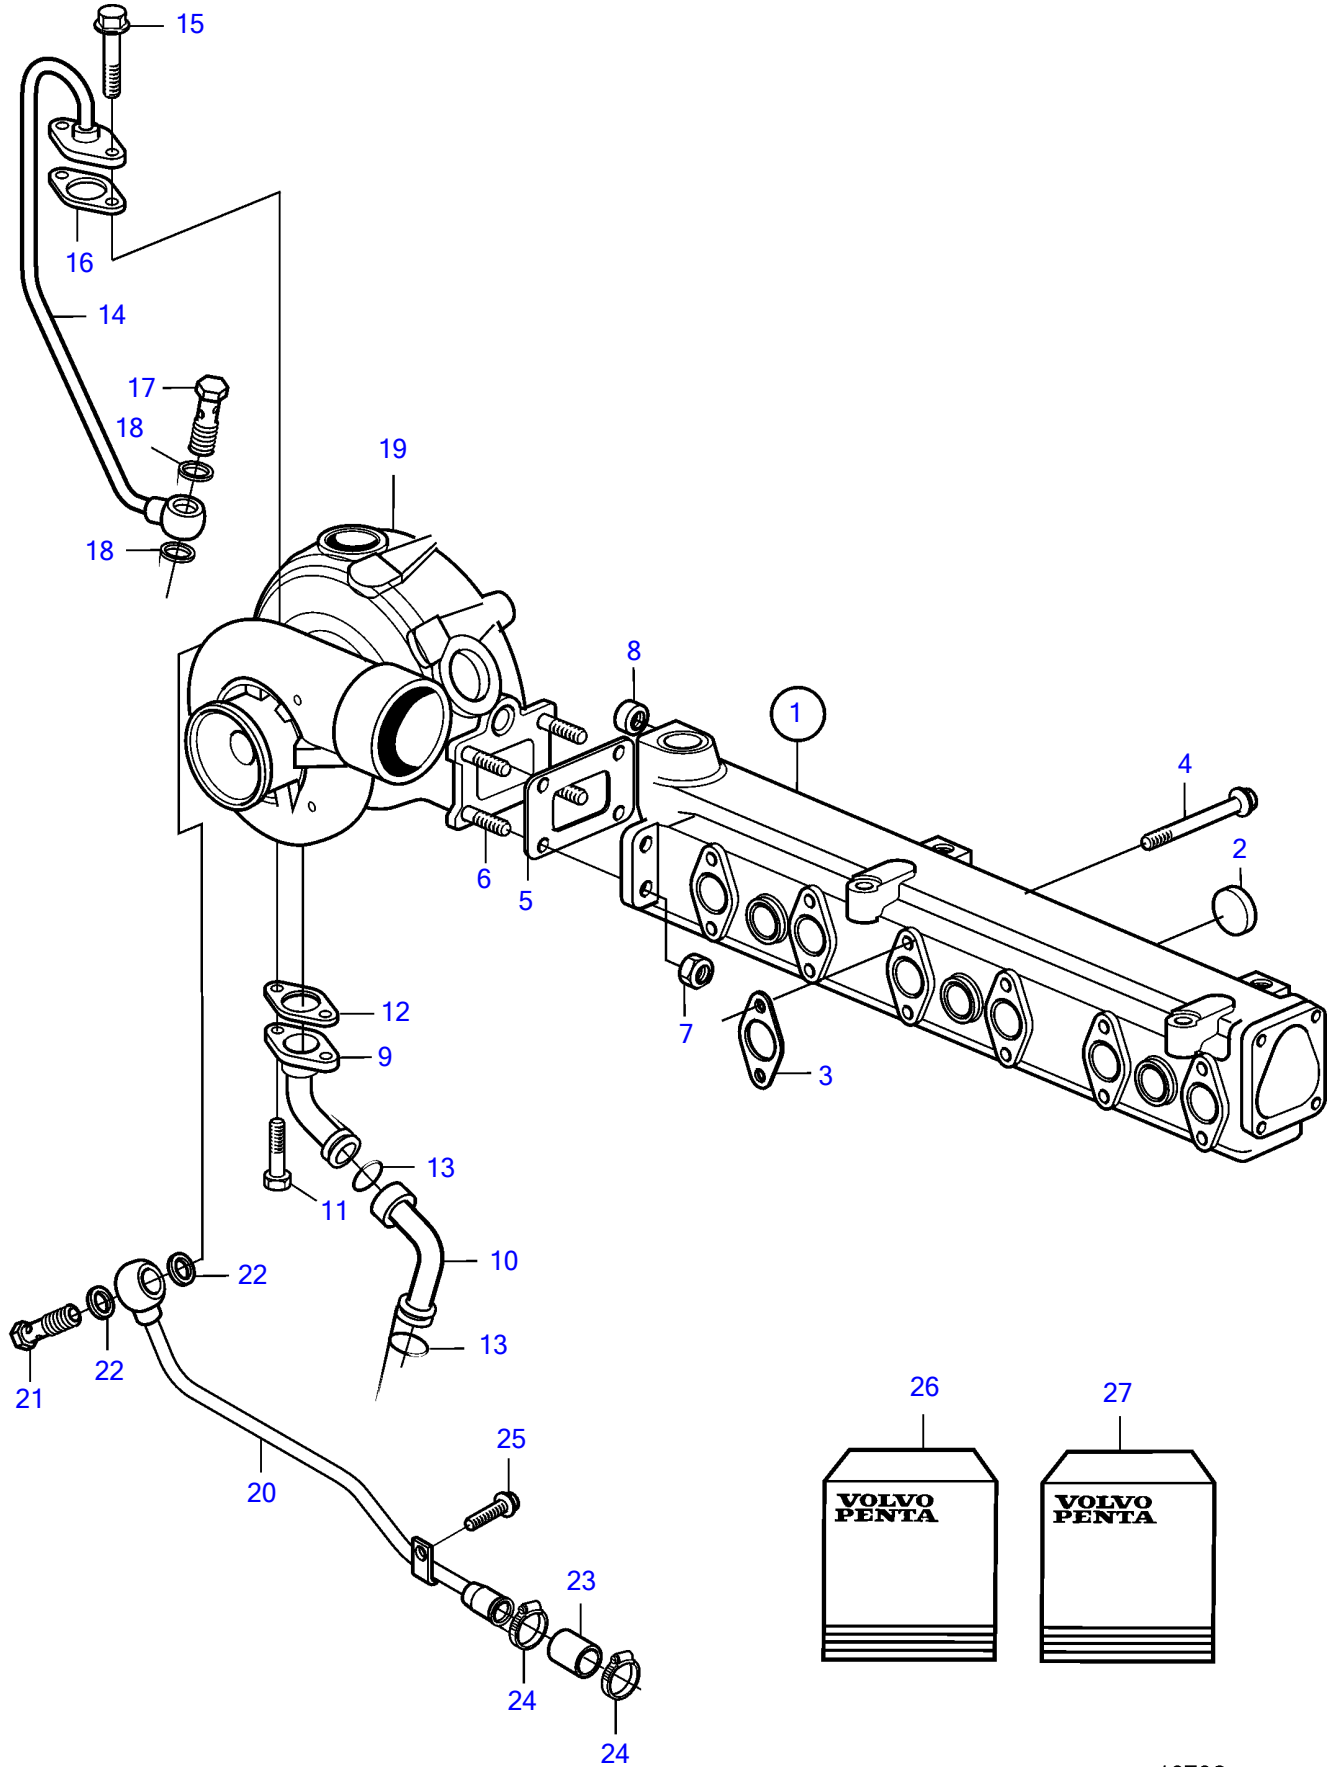

D7C-A TA, D7C-B TA

D7C-A TA, D7C-B TA

REF	PART NO.	QTY	DESCRIPTION	NOTES
1	3587175	1	Exhaust manifold	
2	20412745	10	• Cap plug	
3	20557208	6	Gasket	(20405589)
4	888783	12	Hexagon screw	
5	888784	1	Gasket	
6	888785	4	Stud	
7	20412308	4	Hexagon nut	
8	888786	1	Sealing ring	
9	888730	1	Return line	
10	888731	1	Return line	
11	946173	2	Flange screw	
12	20405790	1	Gasket	
13	20405822	2	O-ring	
14	888744	1	Oil line	
15	946173	2	Flange screw	
16	20405595	1	Gasket	
17	25167	1	Hollow screw	
18	969011	2	Gasket	
19		1	Turbocharger	
	3802176	1	Turbocharger, exch • parts not sold separately	
20	888815	1	Water pipe	
21	20460398	1	Hollow screw	
22	947628	1	Gasket	
23	888816	1	Rubber sleeve	
24	853548	2	Hose clamp	
25	20405792	1	Screw	
26	(3842150)	1	Gasket kit, connection, turbo	(3587656), Obsolete part
27	3587655	1	Gasket kit, inlet/exhaust	