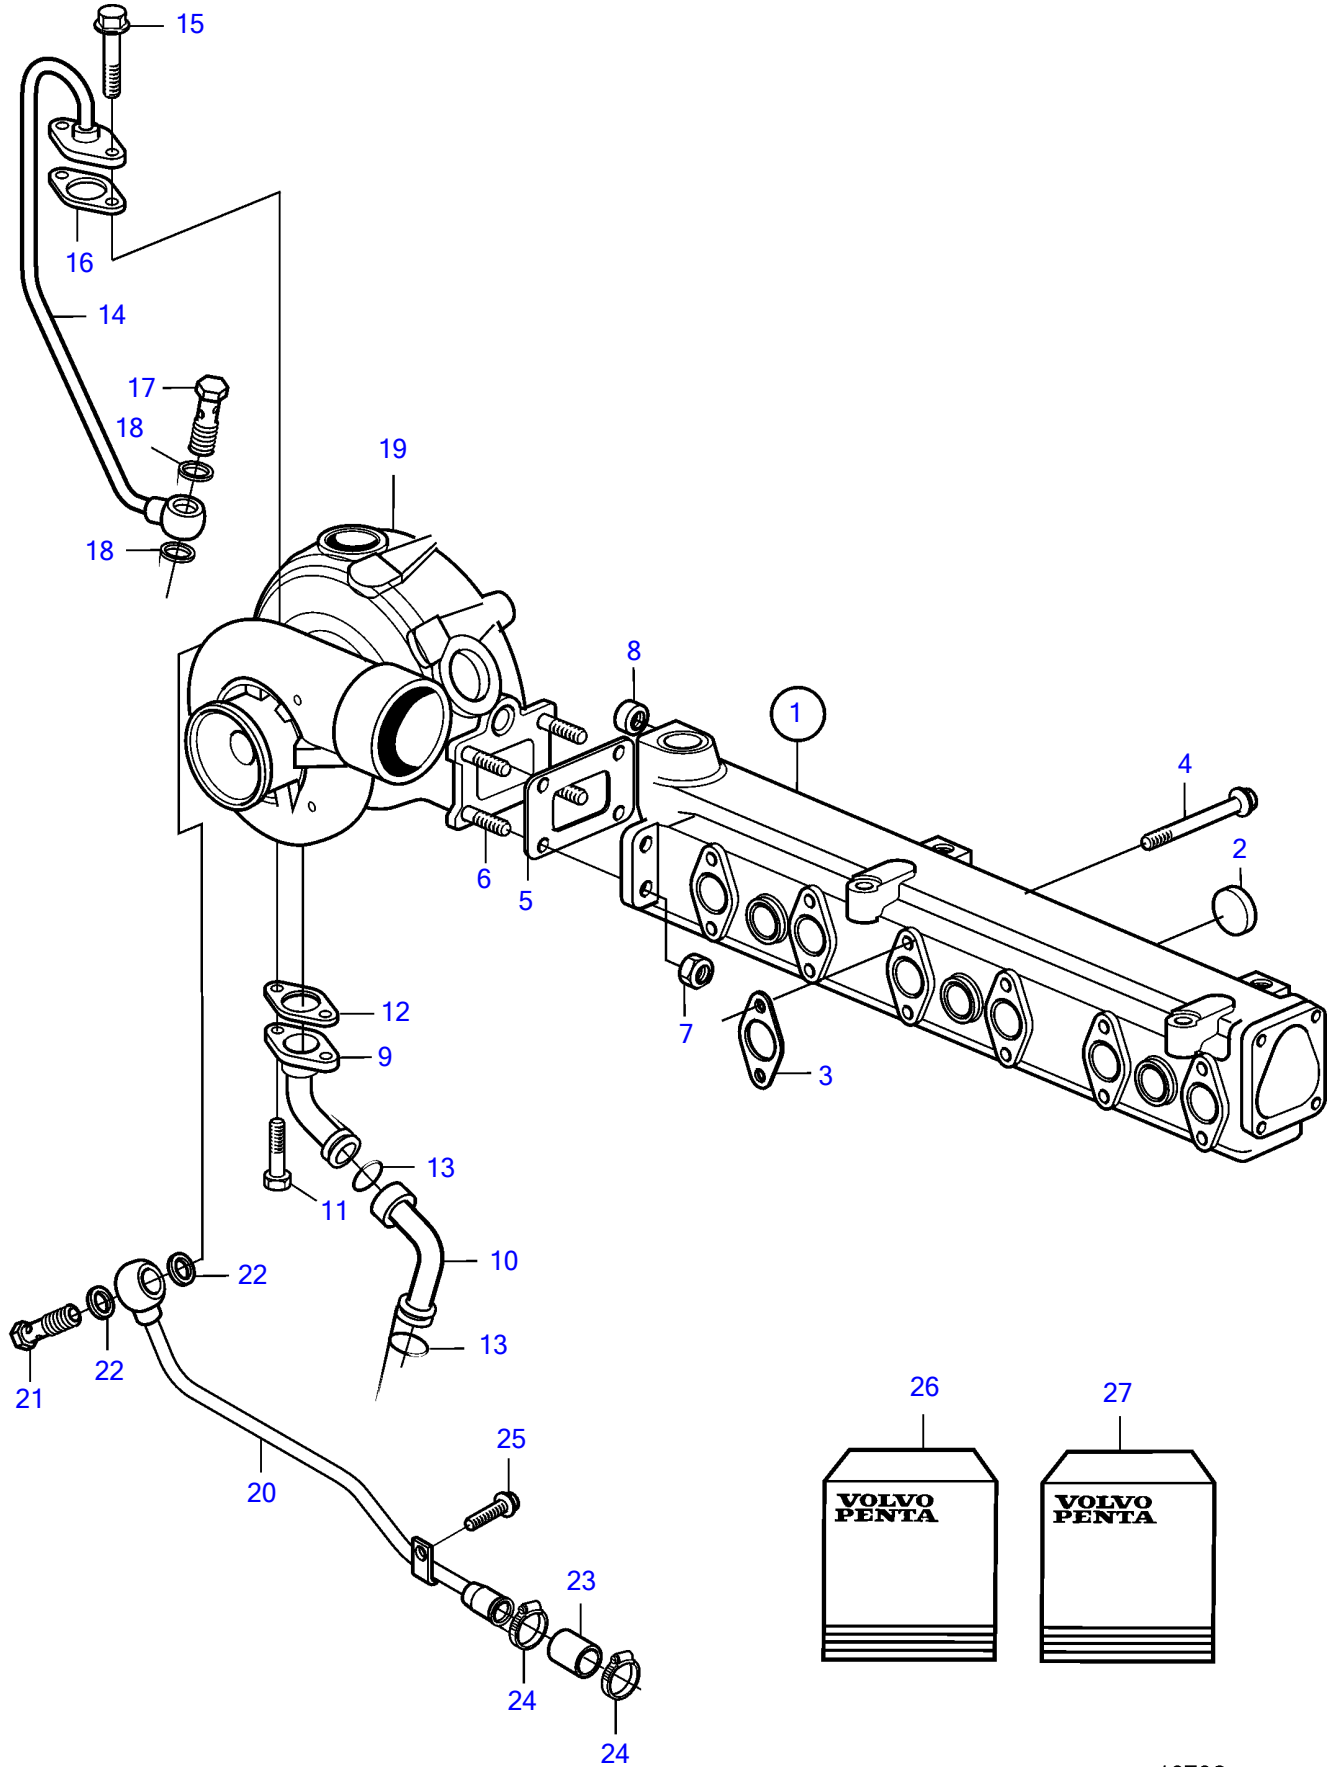

D7A-A TA, D7A-B TA

D7A-A TA, D7A-B TA

REF	PART NO.	QTY	DESCRIPTION	NOTES
1	3587175	1	Exhaust manifold	
2	20412745	10	• Cap plug	
3	20557208	6	Gasket	(20405589)
4	888783	12	Hexagon screw	
5	888784	1	Gasket	
6	888785	4	Stud	
7	20412308	4	Hexagon nut	
8	888786	1	Sealing ring	
9	888730	1	Return line	
10	888731	1	Return line	
11	946173	2	Flange screw	
12	20405790	1	Gasket	
13	20405822	2	O-ring	
14	888744	1	Oil line	
15	946173	2	Flange screw	
16	20405595	1	Gasket	
17	25167	1	Hollow screw	
18	969011	2	Gasket	
19		1	Turbocharger	174kW
	3802177	1	Turbocharger, exch • parts not sold separately	174kW
20	888815	1	Water pipe	
21	20460398	1	Hollow screw	
22	947628	1	Gasket	
23	888816	1	Rubber sleeve	
24	853548	2	Hose clamp	
25	20405792	1	Screw	
26	(3842150)	1	Gasket kit, connection, turbo	Obsolete part, (3587656)
27	3587655	1	Gasket kit, inlet/exhaust	