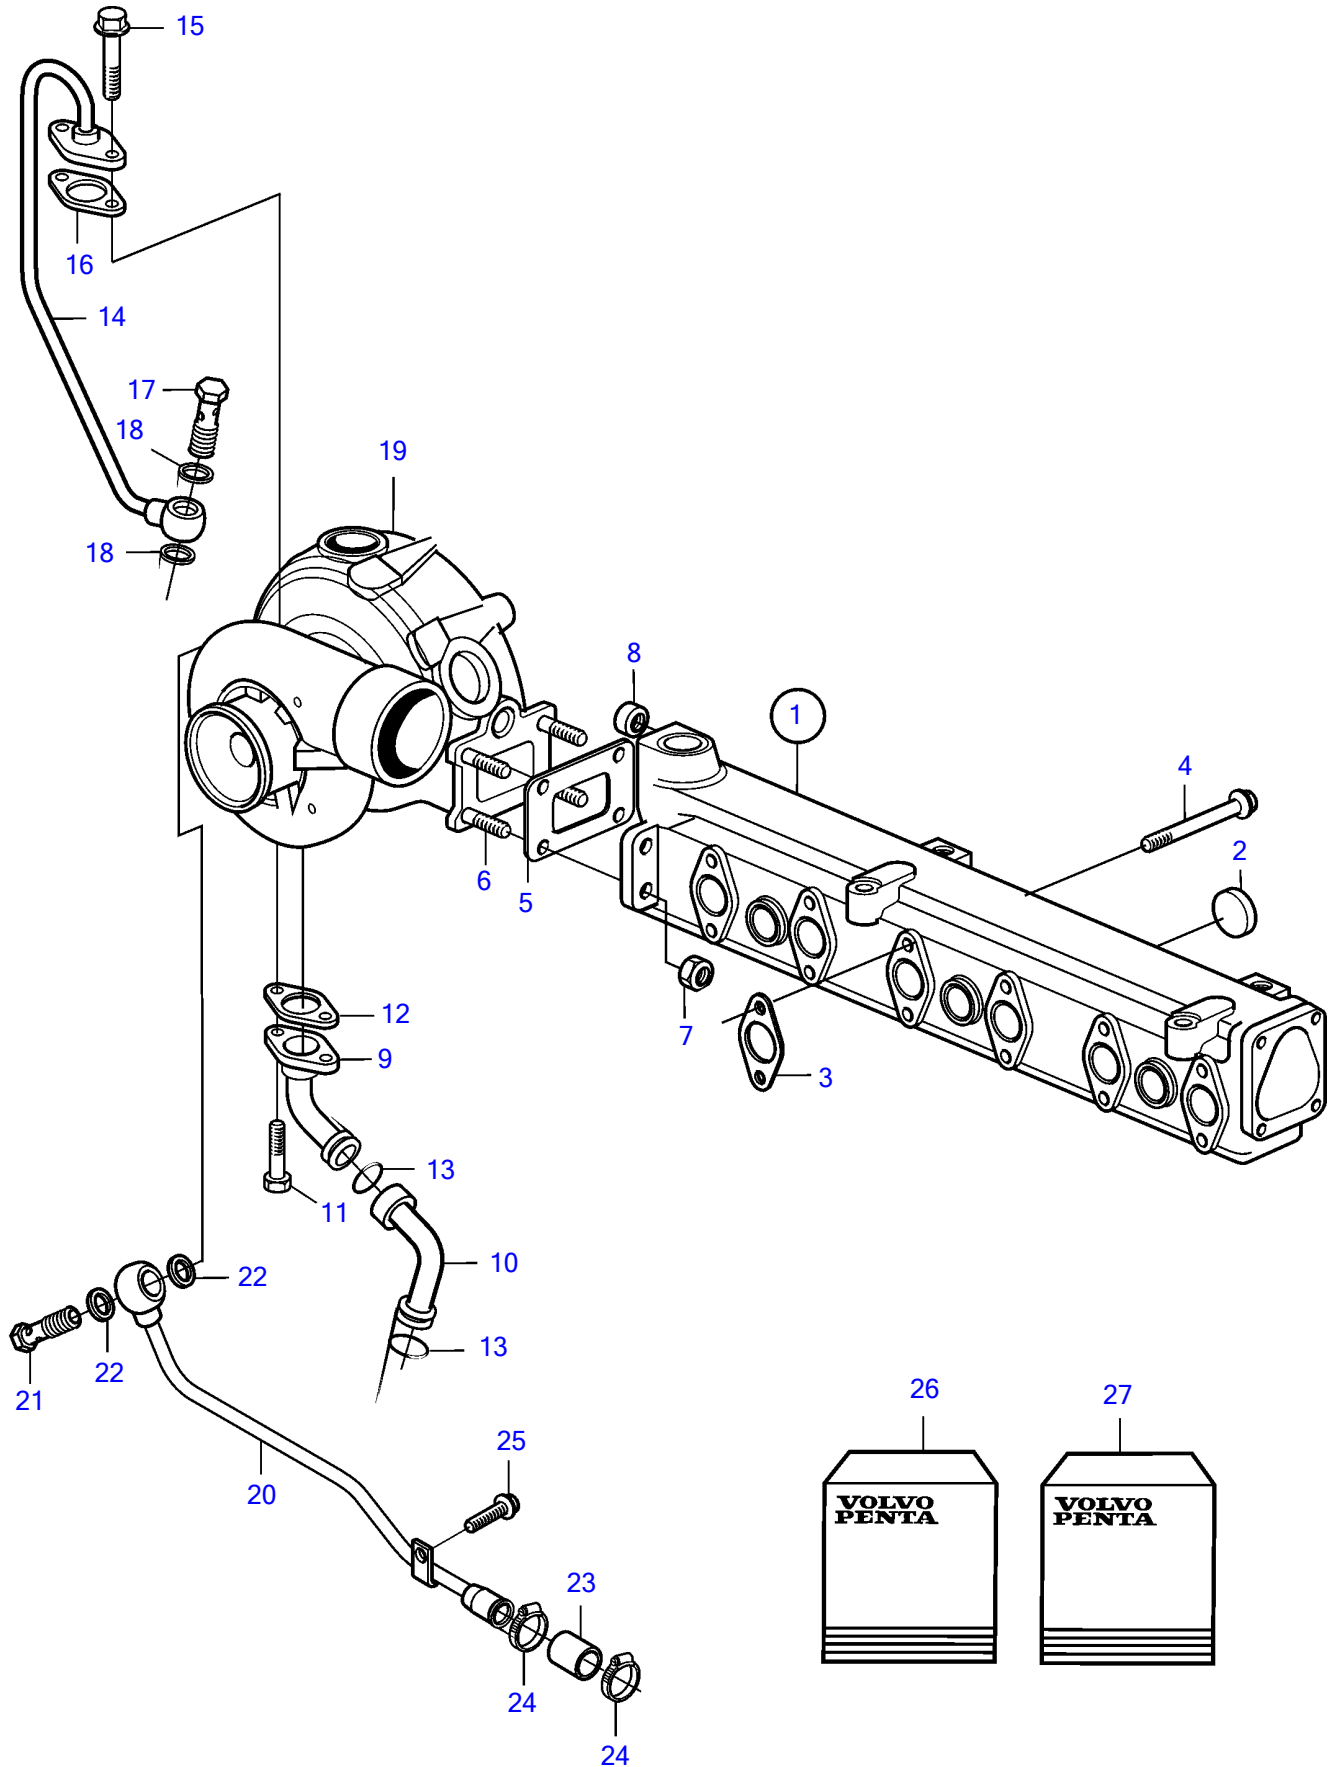

D7A-A TA, D7A-B TA

D7A-A TA, D7A-B TA

REF	PART NO.	QTY	DESCRIPTION	NOTES
1	3587175	1	Exhaust manifold	
2	20412745	10	• Cap plug	
3	20557208	6	Gasket	(20405589)
4	888783	12	Hexagon screw	
5	888784	1	Gasket	
6	888785	4	Stud	
7	20412308	4	Hexagon nut	
8	888786	1	Sealing ring	
9	888730	1	Return line	
10	888731	1	Return line	
11	946173	2	Flange screw	
12	20405790	1	Gasket	
13	20405822	2	O-ring	
14	888744	1	Oil line	
15	946173	2	Flange screw	
16	20405595	1	Gasket	
17	25167	1	Hollow screw	
18	969011	2	Gasket	
19		1	Turbocharger	
	3802176	1	Turbocharger, exch • parts not sold separately	
20	888815	1	Water pipe	
21	20460398	1	Hollow screw	
22	947628	1	Gasket	
23	888816	1	Rubber sleeve	
24	853548	2	Hose clamp	
25	20405792	1	Screw	
26	(3842150)	1	Gasket kit, connection, turbo	(3587656), Obsolete part
27	3587655	1	Gasket kit, inlet/exhaust	