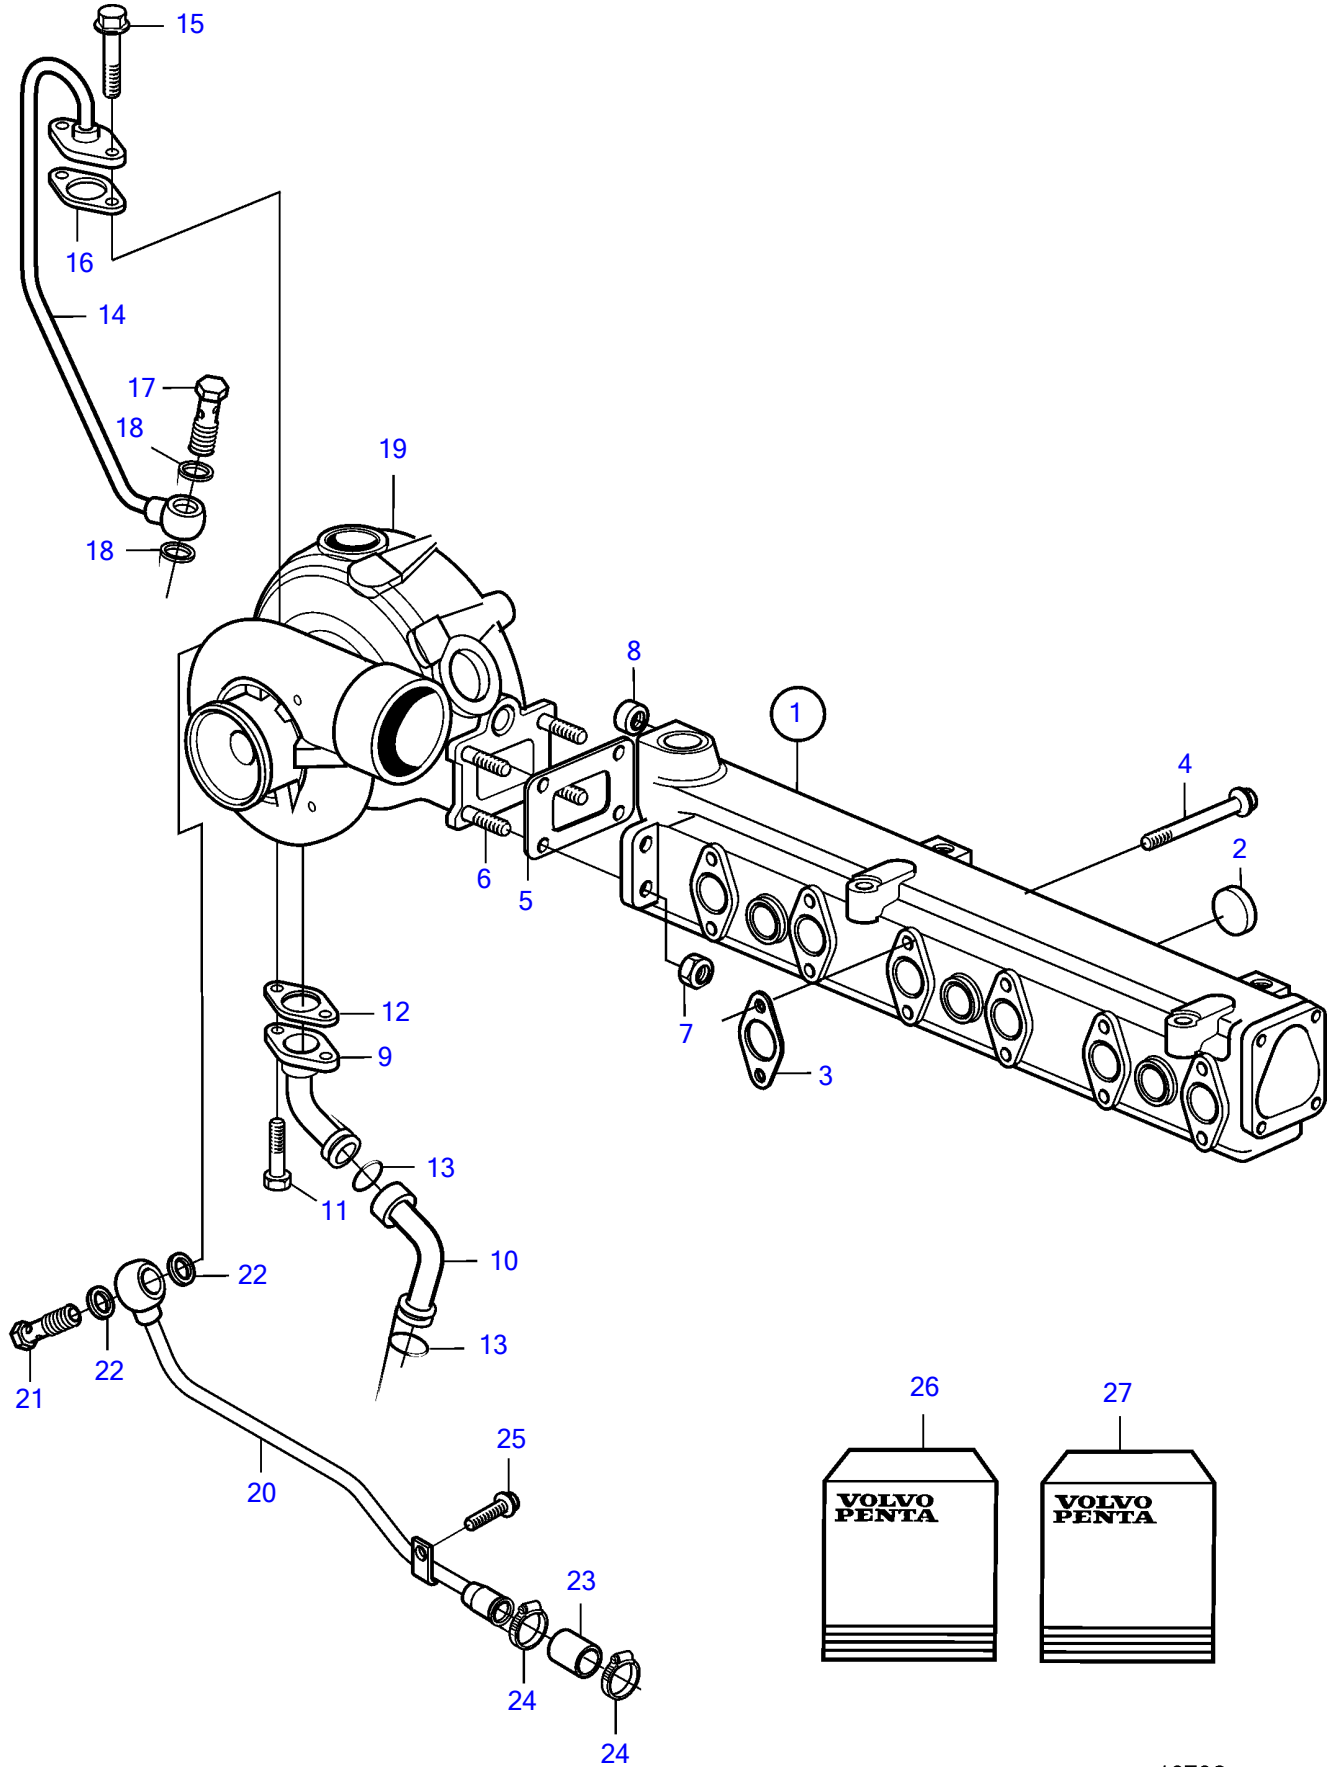

D7A-A TA, D7A-B TA

D7A-A TA, D7A-B TA

REF	PART NO.	QTY	DESCRIPTION	NOTES
1	3587175	1	Exhaust manifold	
2	20412745	10	• Cap plug	
3	20557208	6	Gasket	(20405589)
4	888783	12	Hexagon screw	
5	888784	1	Gasket	
6	888785	4	Stud	
7	20412308	4	Hexagon nut	
8	888786	1	Sealing ring	
9	888730	1	Return line	
10	888731	1	Return line	
11	946173	2	Flange screw	
12	20405790	1	Gasket	
13	20405822	2	O-ring	
14	888744	1	Oil line	
15	946173	2	Flange screw	
16	20405595	1	Gasket	
17	25167	1	Hollow screw	
18	969011	2	Gasket	
19		1	Turbocharger	
	3802176	1	Turbocharger, exch	
			• parts not sold separately	
20	888815	1	Water pipe	
21	20460398	1	Hollow screw	
22	947628	1	Gasket	
23	888816	1	Rubber sleeve	
24	853548	2	Hose clamp	
25	20405792	1	Screw	
26	3587656	1	Gasket kit, connection, turbo	
27	3587655	1	Gasket kit, inlet/exhaust	