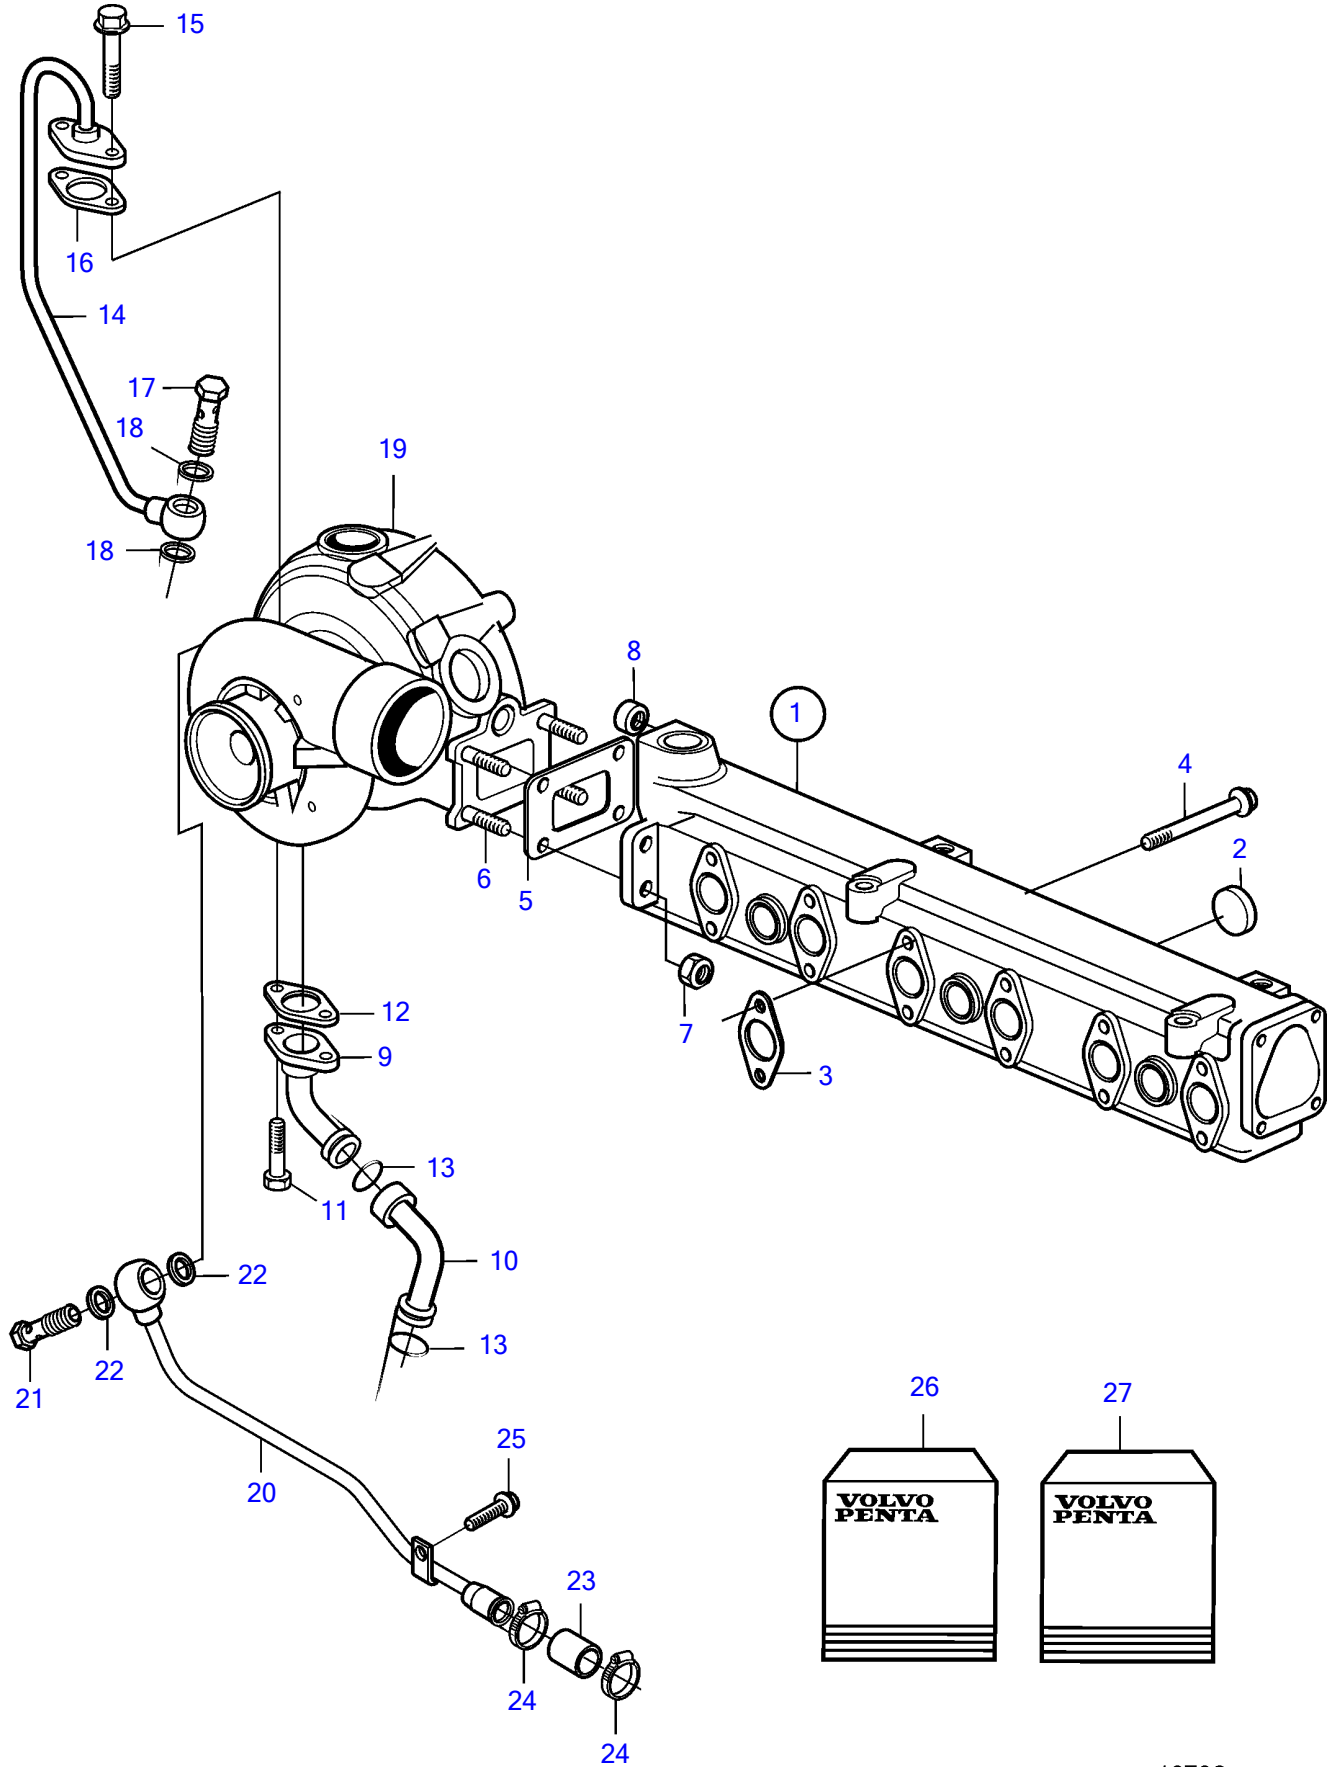

D7A-A T

D7A-A T

REF	PART NO.	QTY	DESCRIPTION	NOTES
1	3587175	1	Exhaust manifold	
2	20412745	10	• Cap plug	
3	20557208	6	Gasket	(20405589)
4	888783	12	Hexagon screw	
5	888784	1	Gasket	
6	888785	4	Stud	
7	20412308	4	Hexagon nut	
8	888786	1	Sealing ring	
9	888730	1	Return line	
10	888731	1	Return line	
11	946173	2	Flange screw	
12	20405790	1	Gasket	
13	20405822	2	O-ring	
14	888744	1	Oil line	
15	946173	2	Flange screw	
16	20405595	1	Gasket	
17	25167	1	Hollow screw	
18	969011	2	Gasket	
19		1	Turbocharger	
	3802176	1	Turbocharger, exch • parts not sold separately	
20	888815	1	Water pipe	
21	20460398	1	Hollow screw	
22	947628	1	Gasket	
23	888816	1	Rubber sleeve	
24	853548	2	Hose clamp	
25	20405792	1	Screw	
26	3587655	1	Gasket kit, inlet/exhaust	See group 99
27	3587656	1	Gasket kit, connection, turbo	See group 99