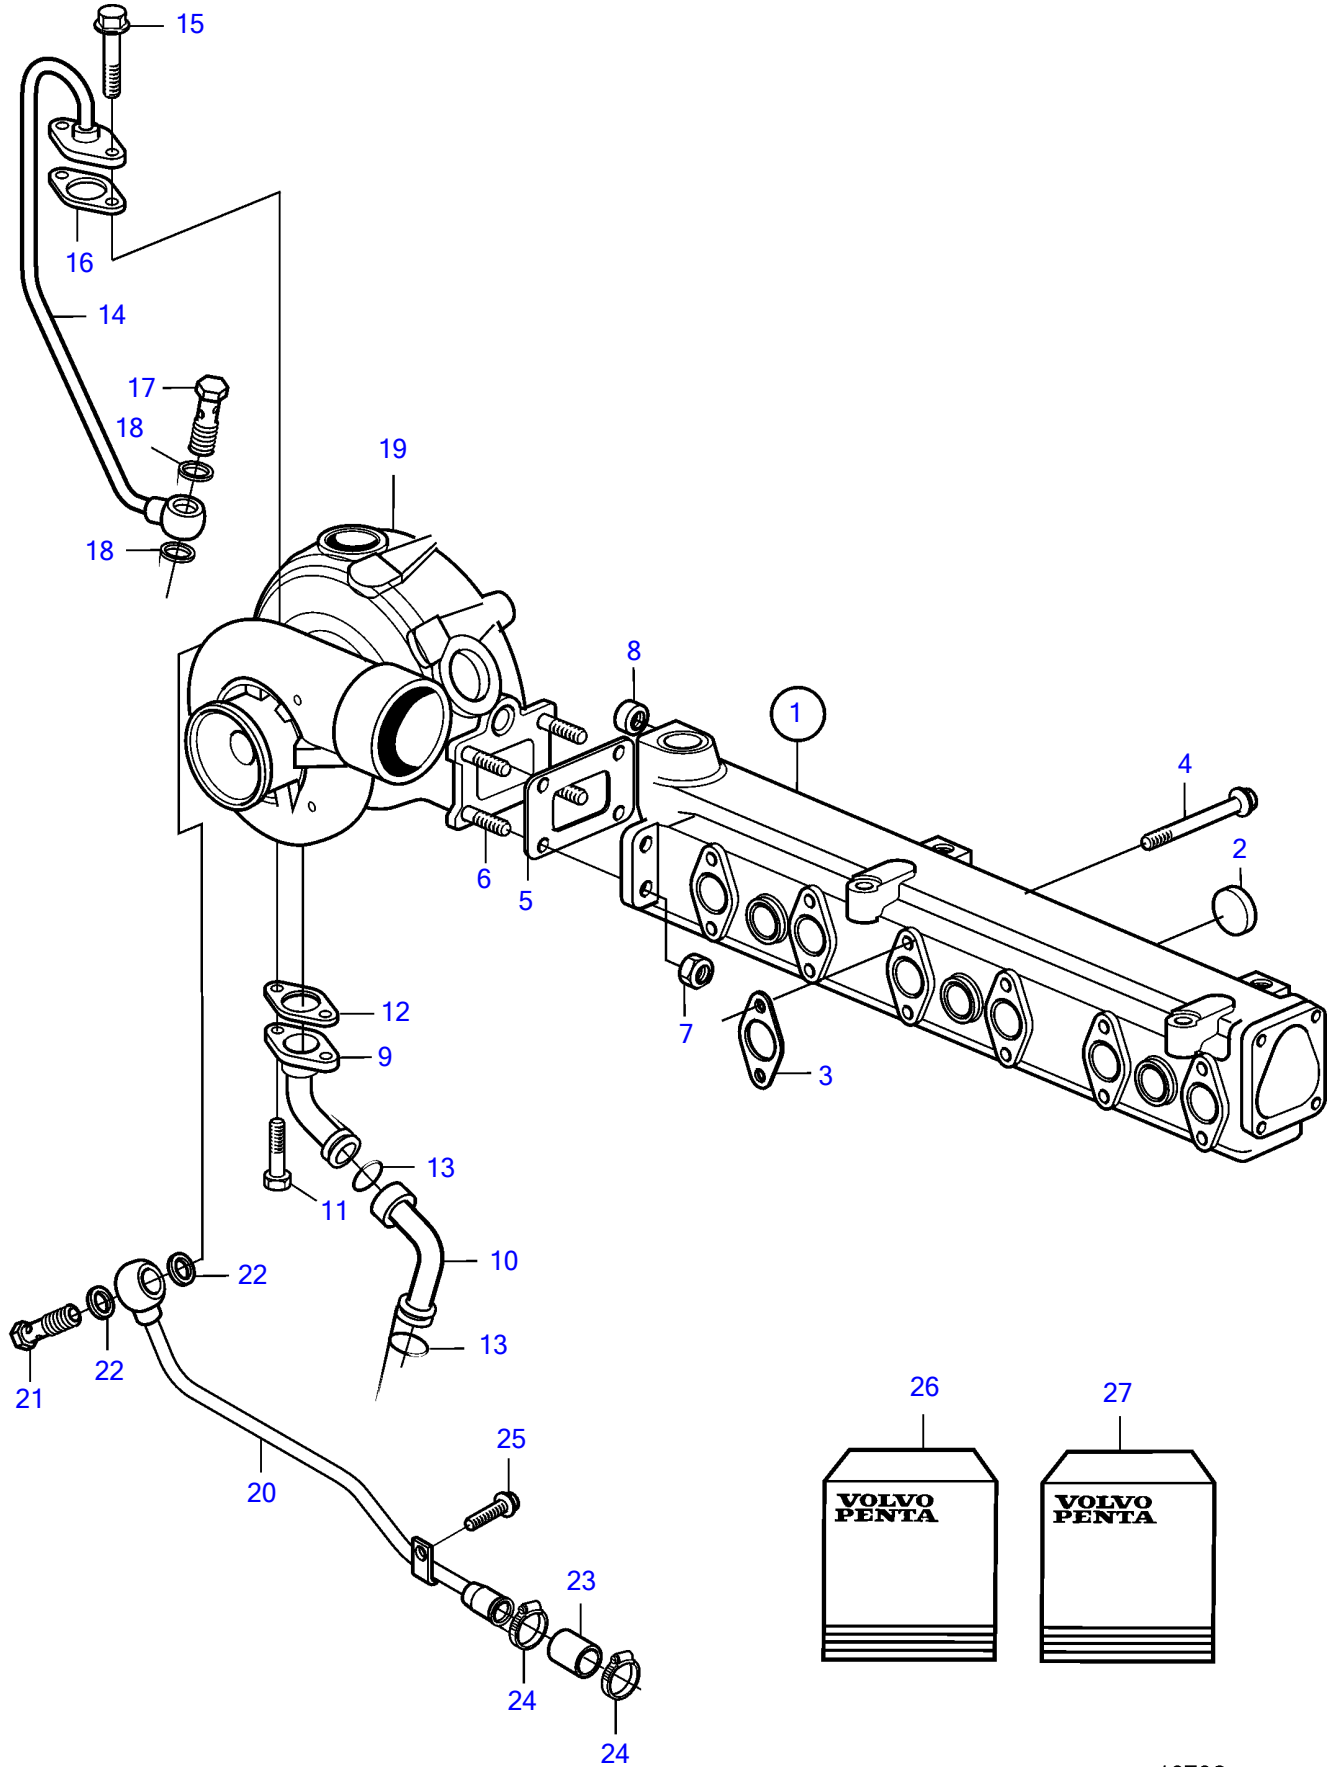

D7A-A T

D7A-A T

REF	PART NO.	QTY	DESCRIPTION	NOTES
1	3587175	1	Exhaust manifold	
2	20412745	10	• Cap plug	
3	20557208	6	Gasket	(20405589)
4	888783	12	Hexagon screw	
5	888784	1	Gasket	
6	888785	4	Stud	
7	20412308	4	Hexagon nut	
8	888786	1	Sealing ring	
9	888730	1	Return line	
10	888731	1	Return line	
11	946173	2	Flange screw	
12	20405790	1	Gasket	
13	20405822	2	O-ring	
14	888744	1	Oil line	
15	946173	2	Flange screw	
16	20405595	1	Gasket	
17	25167	1	Hollow screw	
18	969011	2	Gasket	
19		1	Turbocharger	
	3802176	1	Turbocharger, exch • parts not sold separately	
20	888815	1	Water pipe	
21	20460398	1	Hollow screw	
22	947628	1	Gasket	
23	888816	1	Rubber sleeve	
24	853548	2	Hose clamp	
25	20405792	1	Screw	
26	3587655	1	Gasket kit, inlet/exhaust	
27	3587656	1	Gasket kit, connection, turbo	