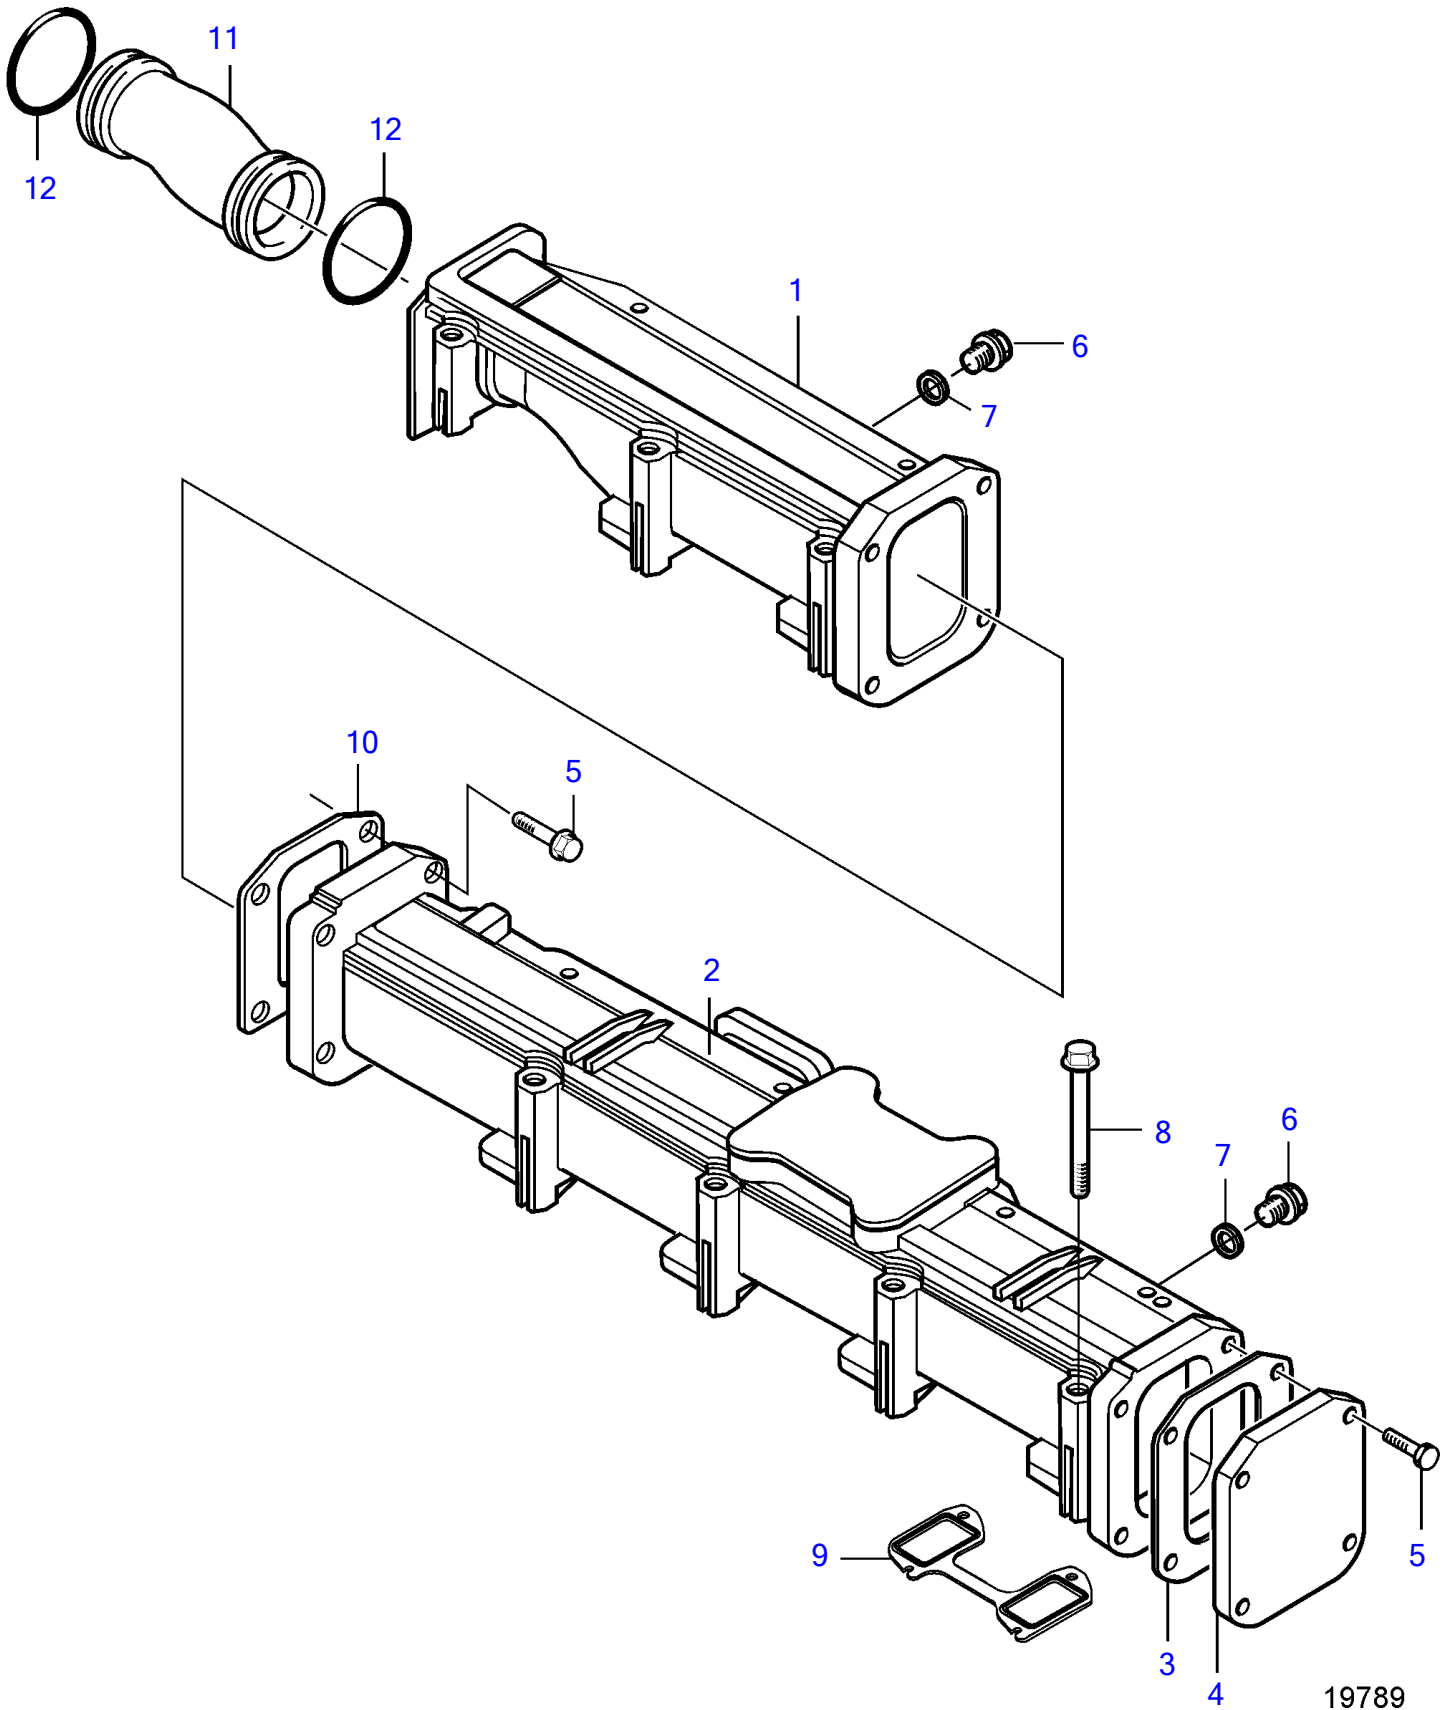

D7A-A T

19789

D7A-A T

REF	PART NO.	QTY	DESCRIPTION
1	20797499	1	Charge air pipe
2	20405939	1	Inlet pipe
3	20451009	1	Intake gasket
4	20405614	1	Cover
5	20412340	4	Screw
6	888774	1	Plug
7	947281	1	Gasket
8	20412601	12	Flange screw
9	20591706	3	Gasket
10	20405613	1	Gasket
11	888773	1	Charge air pipe
12	20405535	2	O-ring